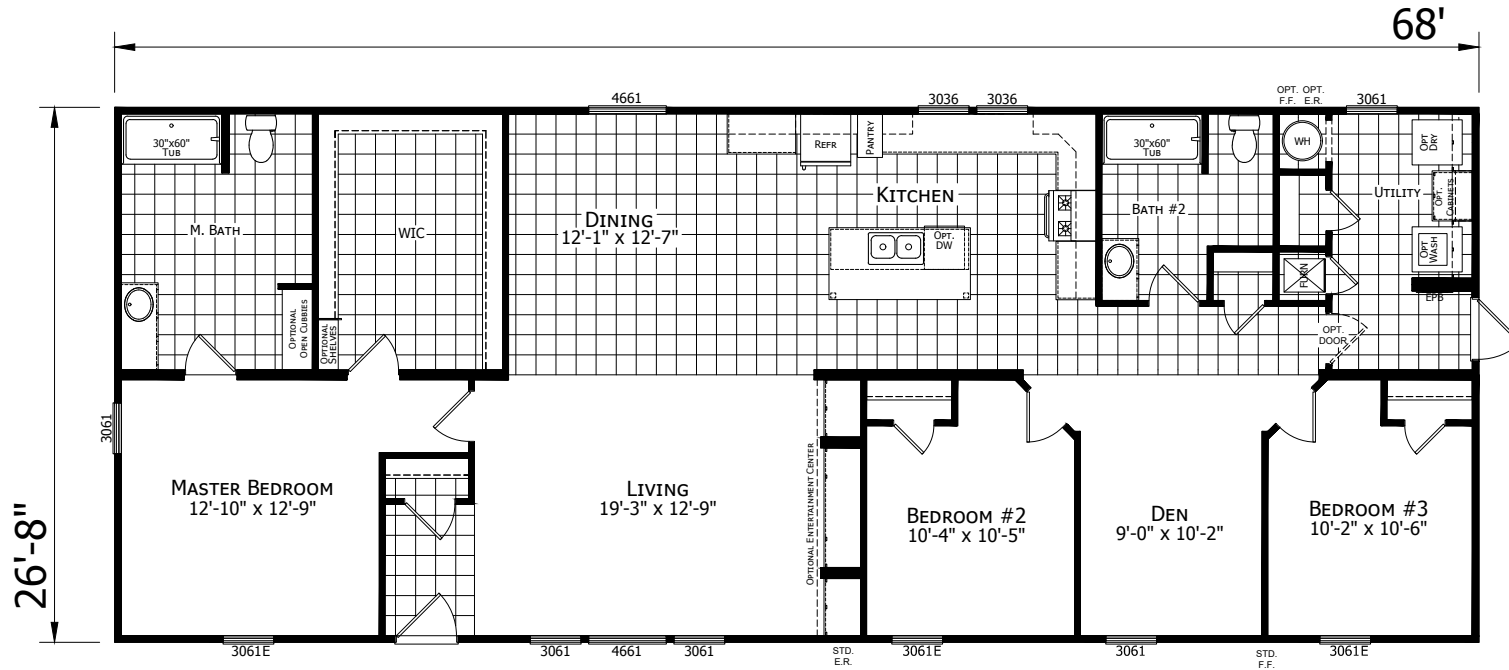

Cosperville

Odyssey Multi Section Series

1,699 SQ. FT. (Approximate) 3 Bedrooms, 2 Baths

Last Updated: 8-12-21

OPTIONAL MASTER BATH

OPTIONAL ODYSSEY KITCHEN

OPTIONAL FIREPLACE ENTERTAINMENT CENTER

CHAMPION HOMES CENTER
6855 West 700 South
Topeka, IN 46571