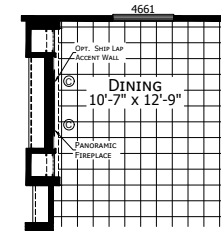

Cosperville

Odyssey Multi Section Series

1,699 SQ. FT. (Approximate) 3 Bedrooms, 2 Baths

Last Updated: 8-12-21

OPTIONAL MASTER BATH

OPTIONAL ODYSSEY KITCHEN

OPTIONAL FIREPLACE ENTERTAINMENT CENTER

CHAMPION HOMES CENTER
6855 West 700 South
Topeka, IN 46571