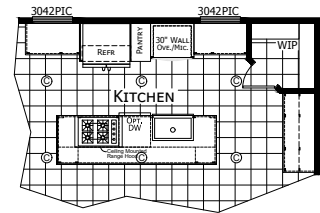

Cosperville

Odyssey Multi Section Series

1,699 SQ. FT. (Approximate) 3 Bedrooms, 2 Baths

Last Updated: 8-12-21

OPTIONAL MASTER BATH

OPTIONAL ODYSSEY KITCHEN

OPTIONAL FIREPLACE ENTERTAINMENT CENTER

CHAMPION HOMES CENTER
6855 West 700 South
Topeka, IN 46571