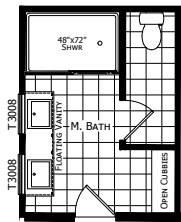

Cosperville

Odyssey Multi Section Series

1,699 SQ. FT. (Approximate) 3 Bedrooms, 2 Baths

Last Updated: 8-12-21

OPTIONAL MASTER BATH

OPTIONAL ODYSSEY KITCHEN

OPTIONAL FIREPLACE ENTERTAINMENT CENTER

CHAMPION HOMES CENTER
6855 West 700 South
Topeka, IN 46571