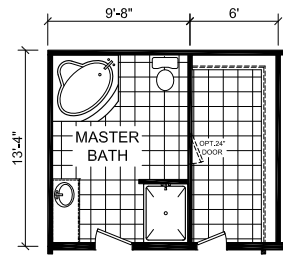

Dogwood

Dutch Diamond - Multi-Section Series

1,600 SQ. FT. (Approximate) 3 Bedroom, 2 Bath

Last Updated: 2-11-22

OPT. ULTIMATE KITCHEN #2

OPTIONAL MASTER BATH #2

OPTIONAL KITCHEN

OPTIONAL MASTER BATH #1