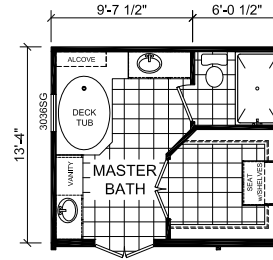

Dogwood

Dutch Diamond - Multi-Section Series

1,600 SQ. FT. (Approximate) 3 Bedroom, 2 Bath

Last Updated: 2-11-22

OPT. ULTIMATE KITCHEN #2

OPTIONAL MASTER BATH #2

OPTIONAL KITCHEN

OPTIONAL MASTER BATH #1