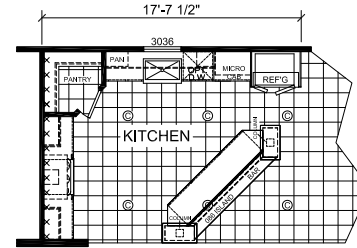

Dogwood

Dutch Diamond - Multi-Section Series

1,600 SQ. FT. (Approximate) 3 Bedroom, 2 Bath

Last Updated: 2-11-22

OPT. ULTIMATE KITCHEN #2

OPTIONAL MASTER BATH #2

OPTIONAL KITCHEN

OPTIONAL MASTER BATH #1