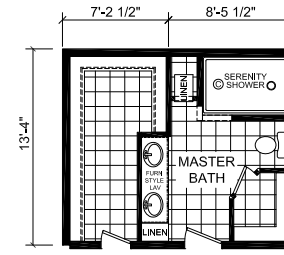

OPTIONAL SERENITY BATH