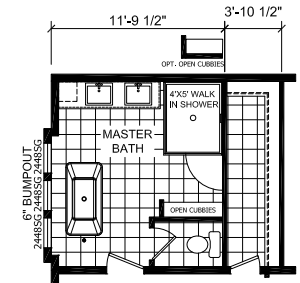

OPT. RADIANT SPA BATH

CHAMPION HOMES CENTER
6855 West 700 South
Topeka, IN 46571

FactoryDirectMobileHomes.com | 1-800-581-5380

IMPORTANT: Champion Homes reserves the right to modify, cancel or substitute products or features of this event at any time without prior notice or obligation. Pictures and other promotional materials are representative and may depict or contain floor plans, square footages, elevations, options, upgrades, extra design features, decorations, floor coverings, specialty light fixtures, custom paint and wall coverings, window treatments, landscaping, sound and alarm systems, furnishings, appliances, and other designer/decorator features and amenities that are not included as part of the home and/or may not be available at all locations. Home, pricing and community information is subject to change, and homes to prior sale, at any time without notice or obligation. ©2023 Champion Homes. All rights reserved.

MANUFACTURED BY:

I authorize Champion Homes Center to build my house, per this plan.

X _____
Customer Signature/Date