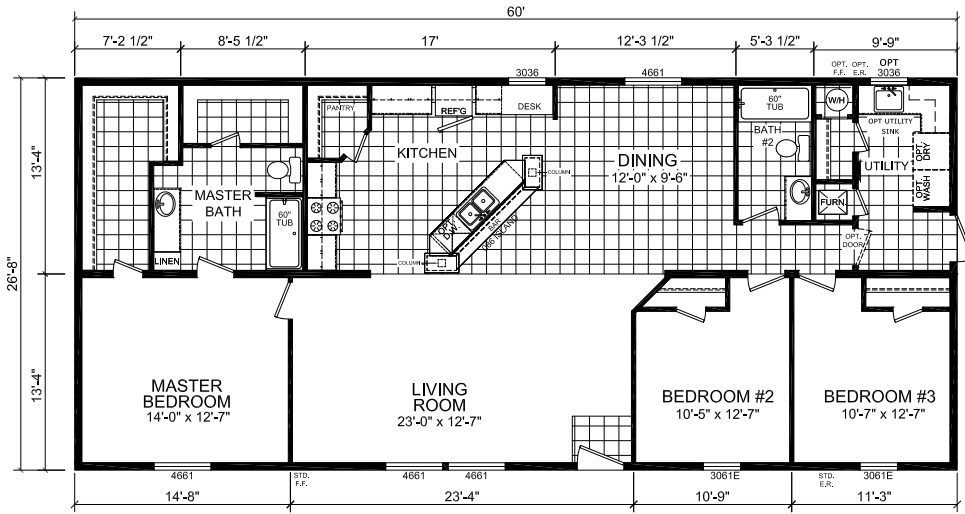

Dogwood

Dutch Diamond - Multi-Section Series

1,600 SQ. FT. (Approximate) 3 Bedroom, 2 Bath

Last Updated: 2-11-22

OPT. ULTIMATE KITCHEN #2

OPTIONAL MASTER BATH #2

OPTIONAL KITCHEN

OPTIONAL MASTER BATH #1