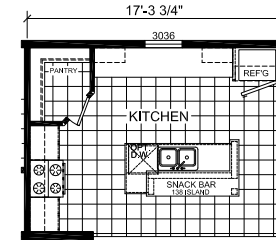

Dogwood

Dutch Diamond - Multi-Section Series

1,600 SQ. FT. (Approximate) 3 Bedroom, 2 Bath

Last Updated: 2-11-22

OPT. ULTIMATE KITCHEN #2

OPTIONAL MASTER BATH #2

OPTIONAL KITCHEN

OPTIONAL MASTER BATH #1