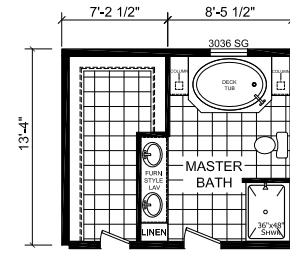

Dogwood

Dutch Diamond - Multi-Section Series

1,600 SQ. FT. (Approximate) 3 Bedroom, 2 Bath

Last Updated: 2-11-22

OPT. ULTIMATE KITCHEN #2

OPTIONAL MASTER BATH #2

OPTIONAL KITCHEN

OPTIONAL MASTER BATH #1