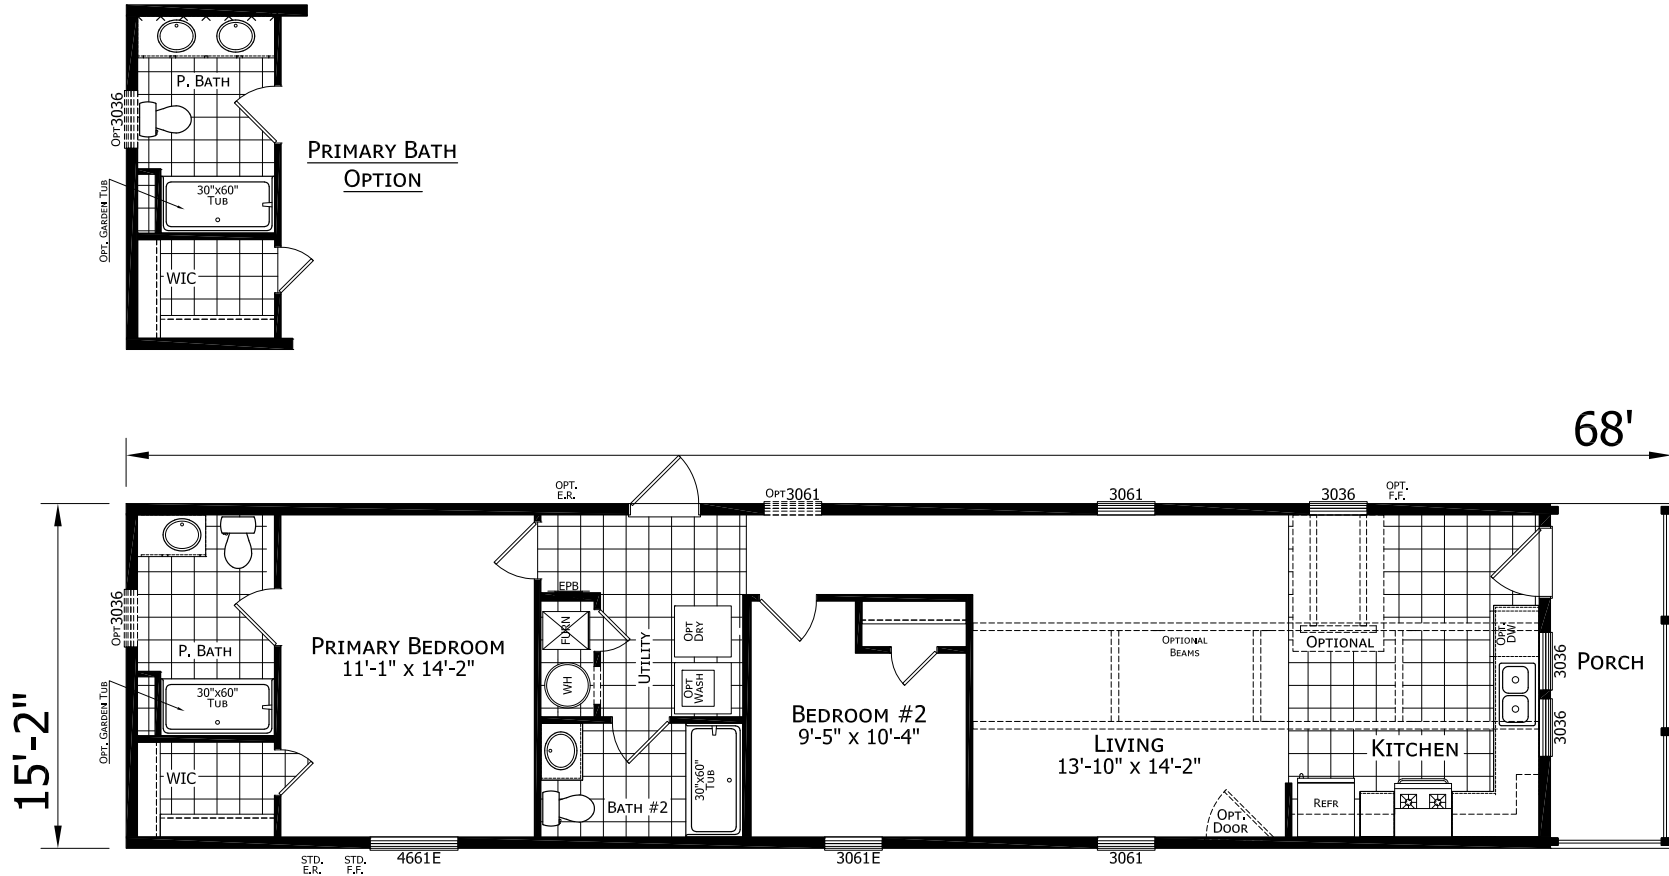

# Edgelea

Dutch Diamond II Series

1,031 SQ. FT. (Approximate) 3 Bedroom, 2 Bath

Last Updated: 2-9-23

**FACTORY EXPO HOME CENTERS**  
 6855 West 700 South  
 Topeka, IN 46571

**FactoryDirectMobileHomes.com | 1-800-581-5380**