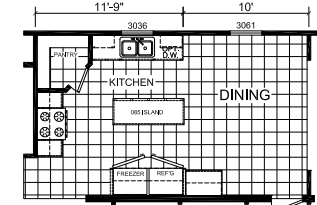

# Elkhart

Dutch Diamond - Multi-Section Series

2,036 SQ. FT. (Approximate) 4 Bedroom, 2 Bath

Last Updated: 2-11-22

OPTION SERENITY BATHROOM

KITCHEN w/DBL REFER OPTION

OPTIONAL MASTERBATH

5th BEDROOM OPTION

OPTIONAL FOYER

OPTION KITCHEN w/ FORMAL DINING ipo 4TH BEDROOM

OPTION ULTIMATE KITCHEN #2

**CHAMPION HOMES CENTER**  
6855 West 700 South  
Topeka, IN 46571

**FactoryDirectMobileHomes.com | 1-800-581-5380**