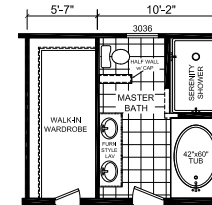

# Elkhart

Dutch Diamond - Multi-Section Series

2,036 SQ. FT. (Approximate) 4 Bedroom, 2 Bath

Last Updated: 2-11-22

OPTION SERENITY BATHROOM

KITCHEN w/DBL REFER OPTION

OPTIONAL MASTERBATH

5th BEDROOM OPTION