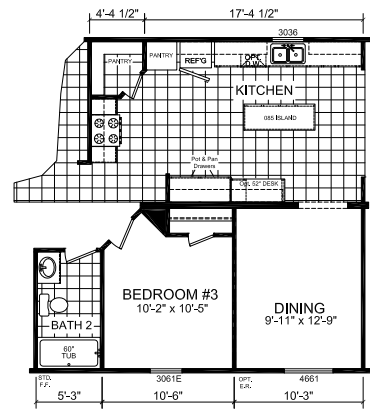

# Elkhart

Dutch Diamond - Multi-Section Series

2,036 SQ. FT. (Approximate) 4 Bedroom, 2 Bath

Last Updated: 2-11-22

OPTION SERENITY BATHROOM

KITCHEN w/DBL REFER OPTION

OPTIONAL MASTERBATH

5th BEDROOM OPTION

OPTIONAL FOYER

OPTION KITCHEN w/ FORMAL DINING ipo 4TH BEDROOM

OPTION ULTIMATE KITCHEN #2

**CHAMPION HOMES CENTER**  
6855 West 700 South  
Topeka, IN 46571

**FactoryDirectMobileHomes.com | 1-800-581-5380**