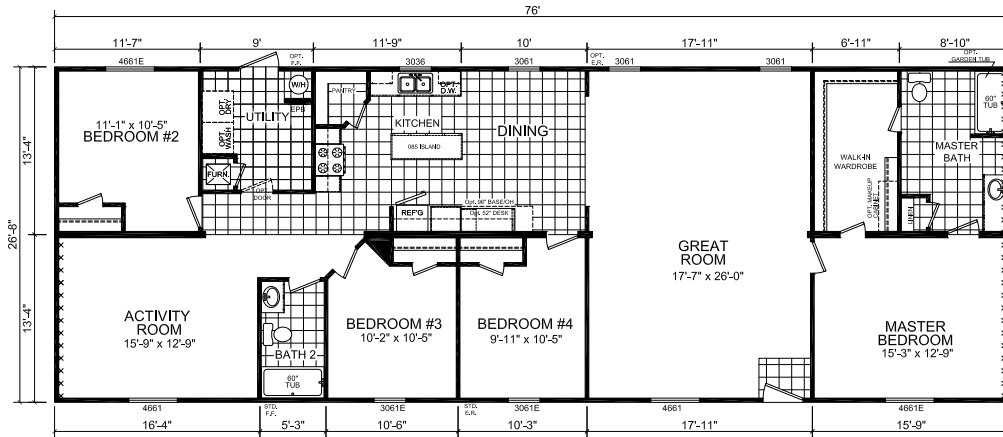

# Elkhart

Dutch Diamond - Multi-Section Series

2,036 SQ. FT. (Approximate) 4 Bedroom, 2 Bath

Last Updated: 2-11-22

OPTION SERENITY BATHROOM

KITCHEN w/DBL REFER OPTION

OPTIONAL MASTERBATH

5th BEDROOM OPTION

OPTIONAL FOYER

OPTION KITCHEN w/ FORMAL DINING ipo 4TH BEDROOM

OPTION ULTIMATE KITCHEN #2

**CHAMPION HOMES CENTER**  
6855 West 700 South  
Topeka, IN 46571

**FactoryDirectMobileHomes.com | 1-800-581-5380**