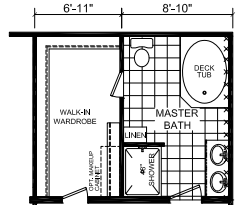

# Elkhart

Dutch Diamond - Multi-Section Series

2,036 SQ. FT. (Approximate) 4 Bedroom, 2 Bath

Last Updated: 2-11-22

OPTION SERENITY BATHROOM

KITCHEN w/DBL REFER OPTION

OPTIONAL MASTERBATH

5th BEDROOM OPTION

OPTIONAL FOYER

OPTION KITCHEN w/ FORMAL DINING ipo 4TH BEDROOM

OPTION ULTIMATE KITCHEN #2

**CHAMPION HOMES CENTER**  
6855 West 700 South  
Topeka, IN 46571

**FactoryDirectMobileHomes.com | 1-800-581-5380**