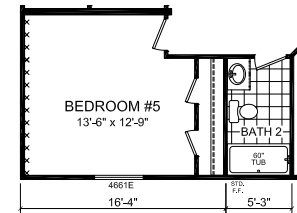

# Elkhart

Dutch Diamond - Multi-Section Series

2,036 SQ. FT. (Approximate) 4 Bedroom, 2 Bath

Last Updated: 2-11-22

OPTION SERENITY BATHROOM

KITCHEN w/DBL REFER OPTION

OPTIONAL MASTERBATH

5th BEDROOM OPTION