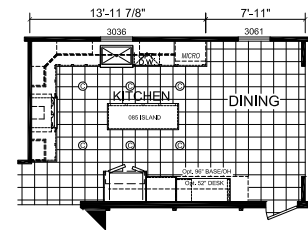

# Elkhart

Dutch Diamond - Multi-Section Series

2,036 SQ. FT. (Approximate) 4 Bedroom, 2 Bath

Last Updated: 2-11-22

OPTION SERENITY BATHROOM

KITCHEN w/DBL REFER OPTION

OPTIONAL MASTERBATH

5th BEDROOM OPTION

OPTIONAL FOYER

OPTION KITCHEN w/ FORMAL DINING ipo 4TH BEDROOM

OPTION ULTIMATE KITCHEN #2

**CHAMPION HOMES CENTER**  
6855 West 700 South  
Topeka, IN 46571

**FactoryDirectMobileHomes.com | 1-800-581-5380**