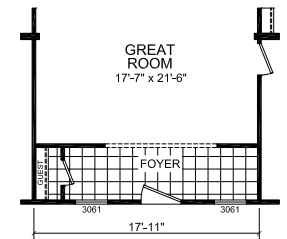

# Elkhart

Dutch Diamond - Multi-Section Series

2,036 SQ. FT. (Approximate) 4 Bedroom, 2 Bath

Last Updated: 2-11-22

OPTION SERENITY BATHROOM

KITCHEN w/DBL REFER OPTION

OPTIONAL MASTERBATH

5th BEDROOM OPTION