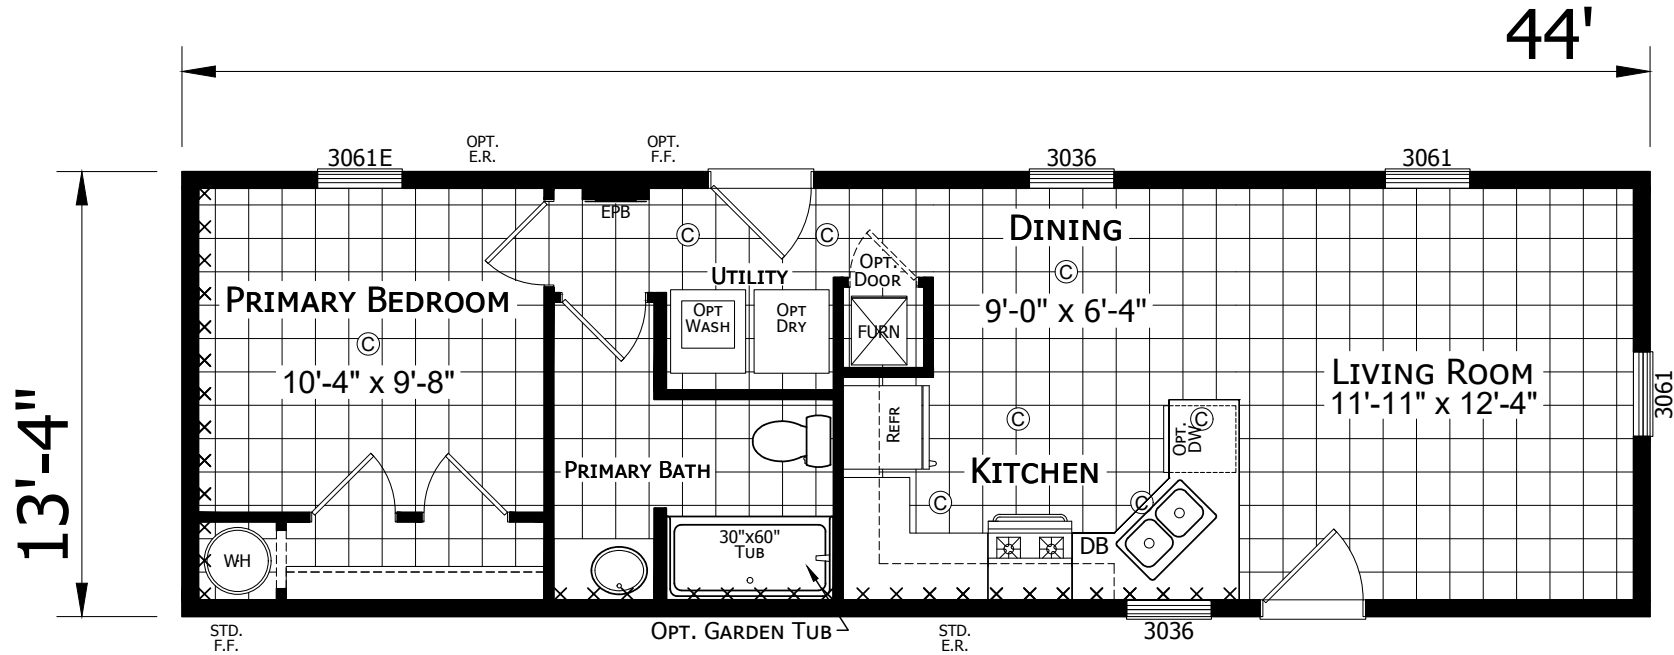

Fairmeadow

Dutch Aspire - Single Section Series

587 SQ. FT. (Approximate) 2 Bedroom, 1 Bath

Last Updated: 10-16-23

CHAMPION HOMES CENTER
 6855 West 700 South
 Topeka, IN 46571

FactoryDirectMobileHomes.com | 1-800-581-5380