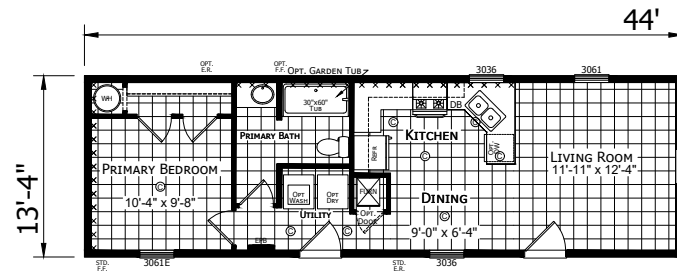

Fairmeadow

Dutch Aspire - Single Section Series

587 SQ. FT. (Approximate) 2 Bedroom, 1 Bath

Last Updated: 10-16-23

CHAMPION HOMES CENTER
 6855 West 700 South
 Topeka, IN 46571

FactoryDirectMobileHomes.com | 1-800-581-5380