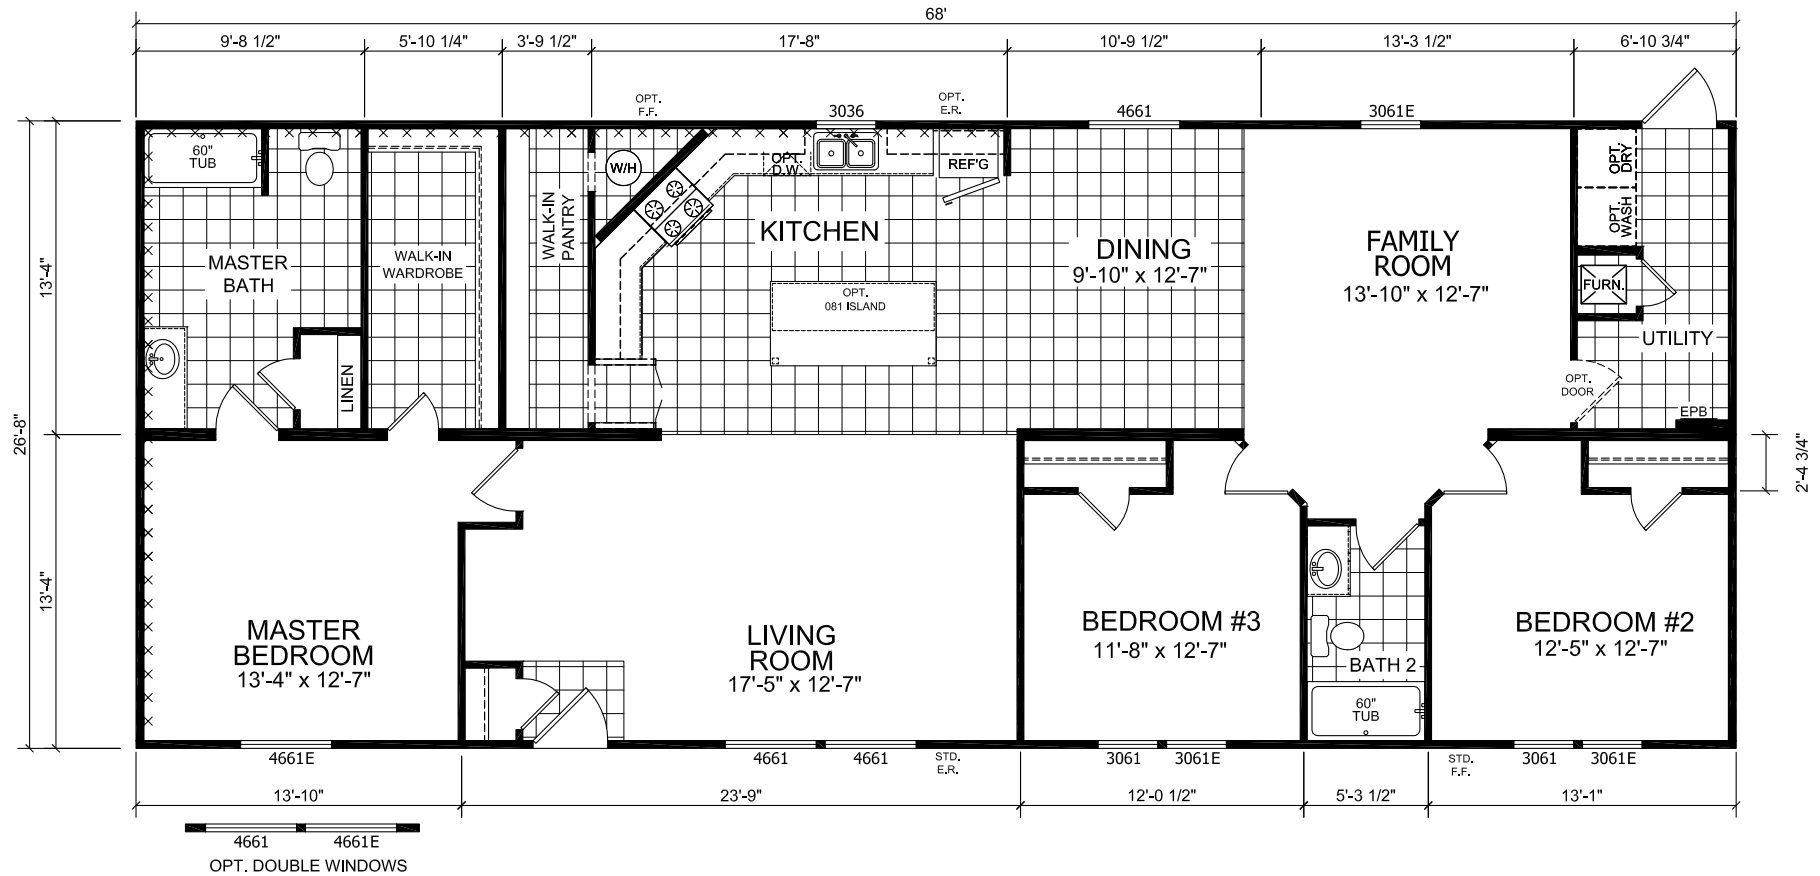

Flintston

Dutch Diamond - Woodward Series

1,813 SQ. FT. (Approximate) 3 Bedroom, 2 Bath

Last Updated: 11-22-22

CHAMPION HOMES CENTER
 6855 West 700 South
 Topeka, IN 46571

FactoryDirectMobileHomes.com | 1-800-581-5380