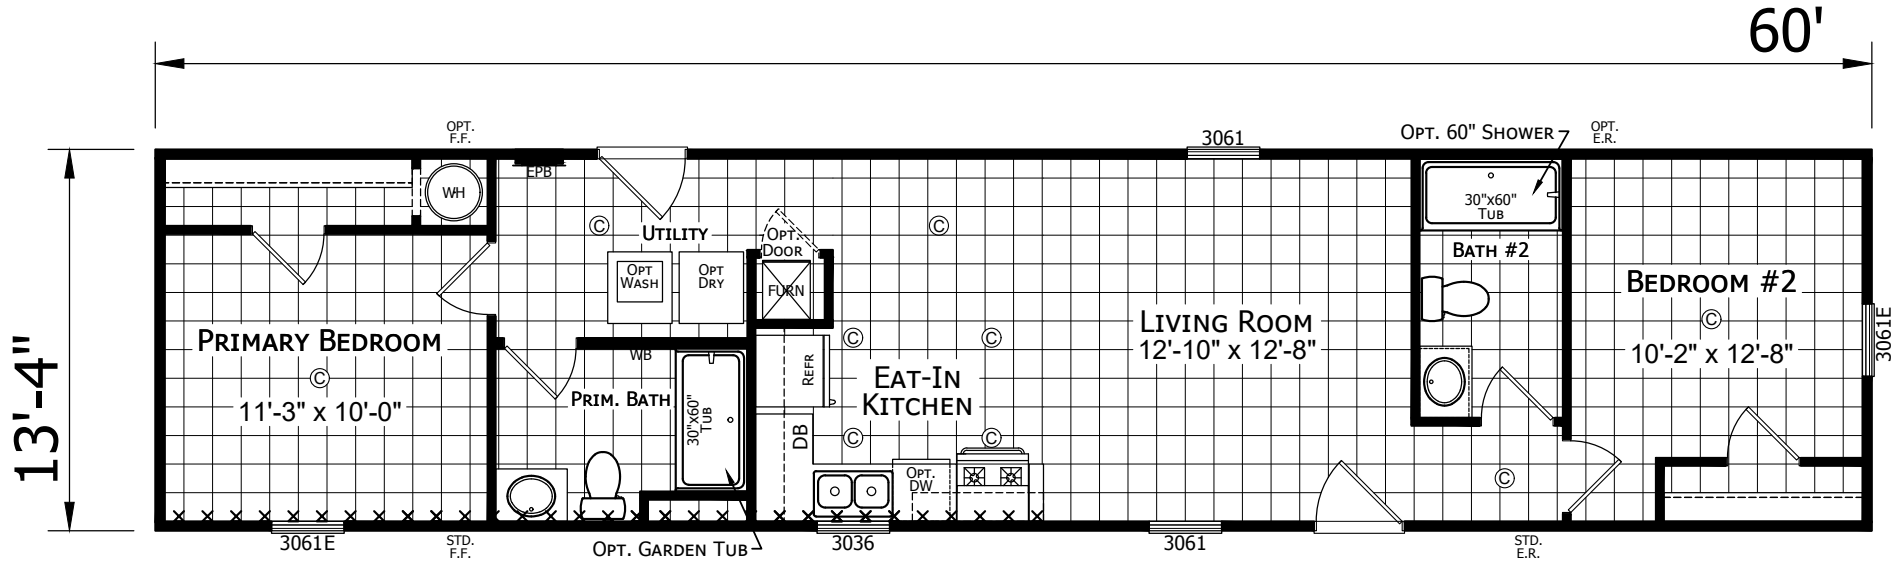

Flora

Dutch Aspire - Single Section Series

800 SQ. FT. (Approximate) 2 Bedroom, 2 Bath

Last Updated: 10-16-23

CHAMPION HOMES CENTER
6855 West 700 South
Topeka, IN 46571

FactoryDirectMobileHomes.com | 1-800-581-5380