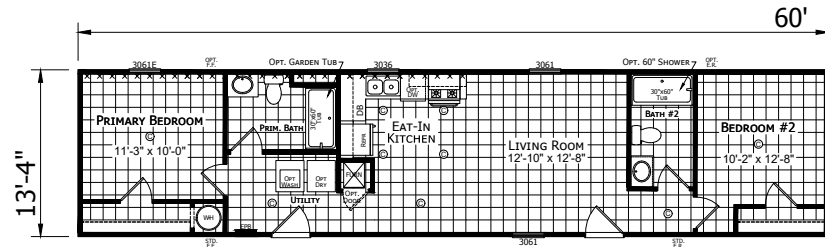

Flora

Dutch Aspire - Single Section Series

800 SQ. FT. (Approximate) 2 Bedroom, 2 Bath

Last Updated: 10-16-23

CHAMPION HOMES CENTER
6855 West 700 South
Topeka, IN 46571

FactoryDirectMobileHomes.com | 1-800-581-5380