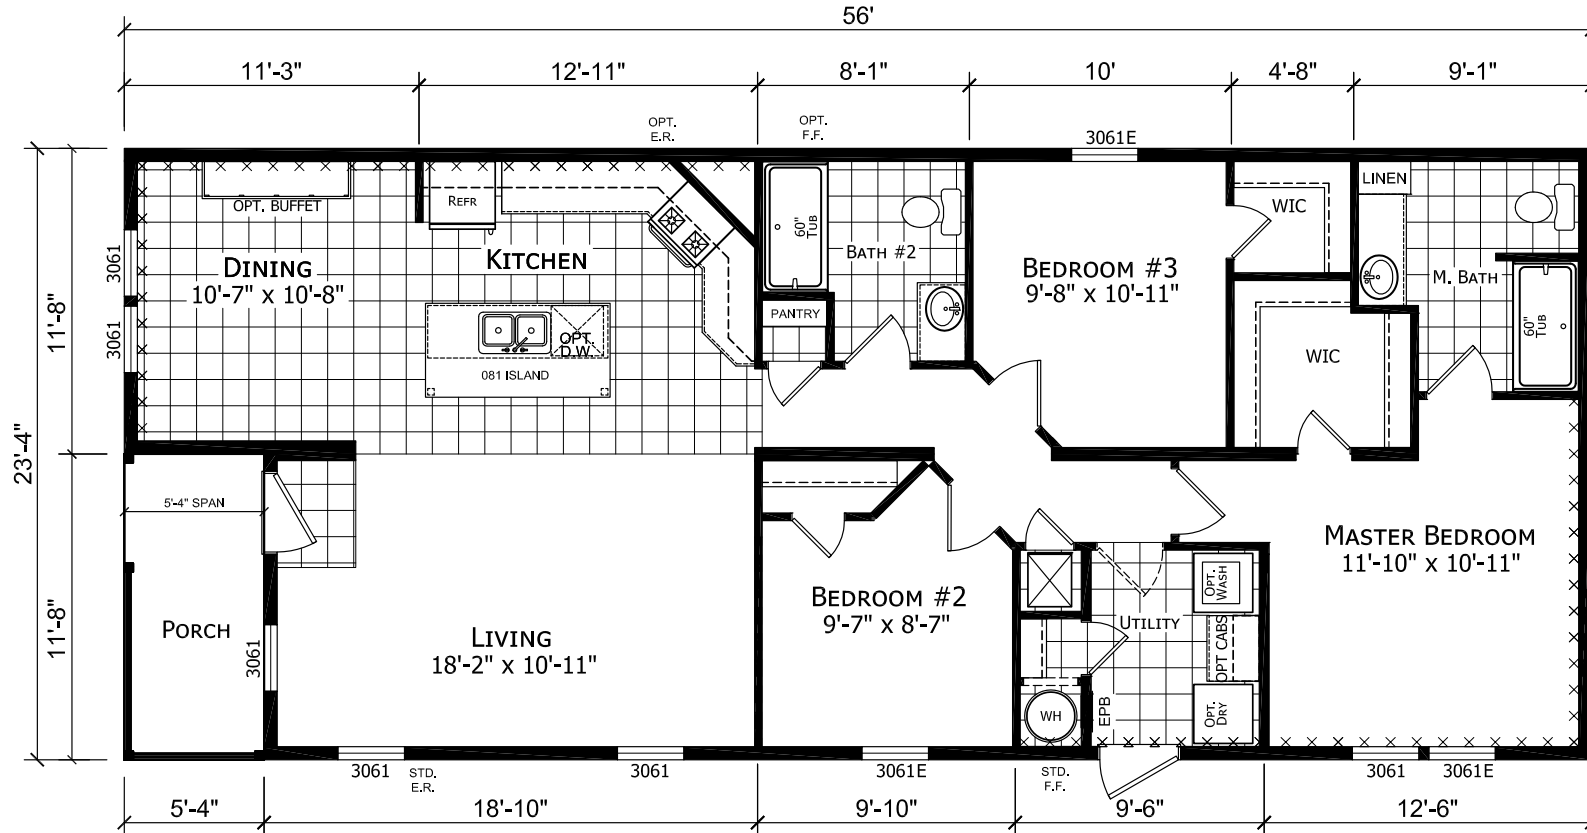

Gadsden

Dutch Diamond - Multi-Section Series

1,120 SQ. FT. (Approximate) 3 Bedroom, 2 Bath

Last Updated: 2-11-22

CHAMPION HOMES CENTER
6855 West 700 South
Topeka, IN 46571

FactoryDirectMobileHomes.com | 1-800-581-5380