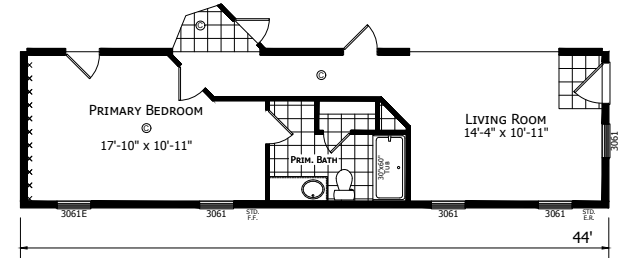

Gary

Dutch Aspire - Multi-Section Series

1,027 SQ. FT. (Approximate) 3 Bedroom, 2 Bath

CHAMPION
HOMES CENTER

Last Updated: 2-8-24

FLOOR PLAN AVAILABLE IN A FLIPPED VERSION.

OPTIONAL PORCH

2 BEDROOM OPTION