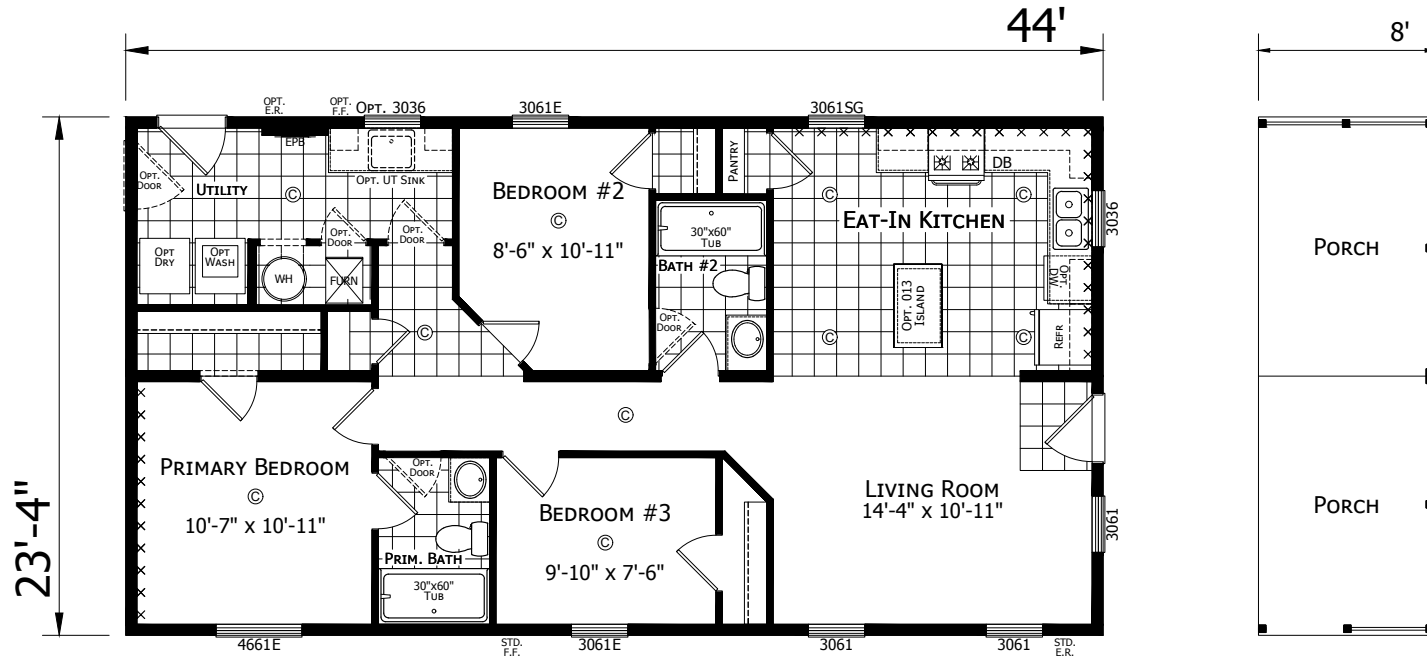

Gary

Dutch Aspire - Multi-Section Series

1,027 SQ. FT. (Approximate) 3 Bedroom, 2 Bath

CHAMPION
HOMES CENTER

Last Updated: 2-8-24

FLOOR PLAN AVAILABLE IN A FLIPPED VERSION.

OPTIONAL PORCH

2 BEDROOM OPTION