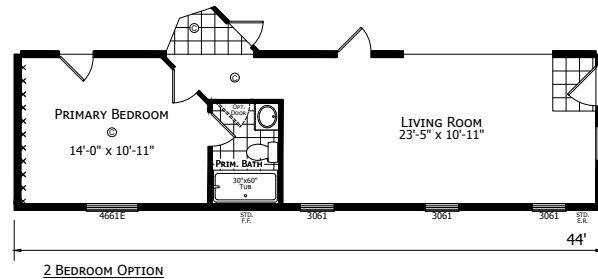

Gary

Dutch Aspire - Multi-Section Series

1,027 SQ. FT. (Approximate) 3 Bedroom, 2 Bath

CHAMPION
HOMES CENTER

Last Updated: 2-8-24

FLOOR PLAN AVAILABLE IN A FLIPPED VERSION.

OPTIONAL PORCH

2 BEDROOM OPTION