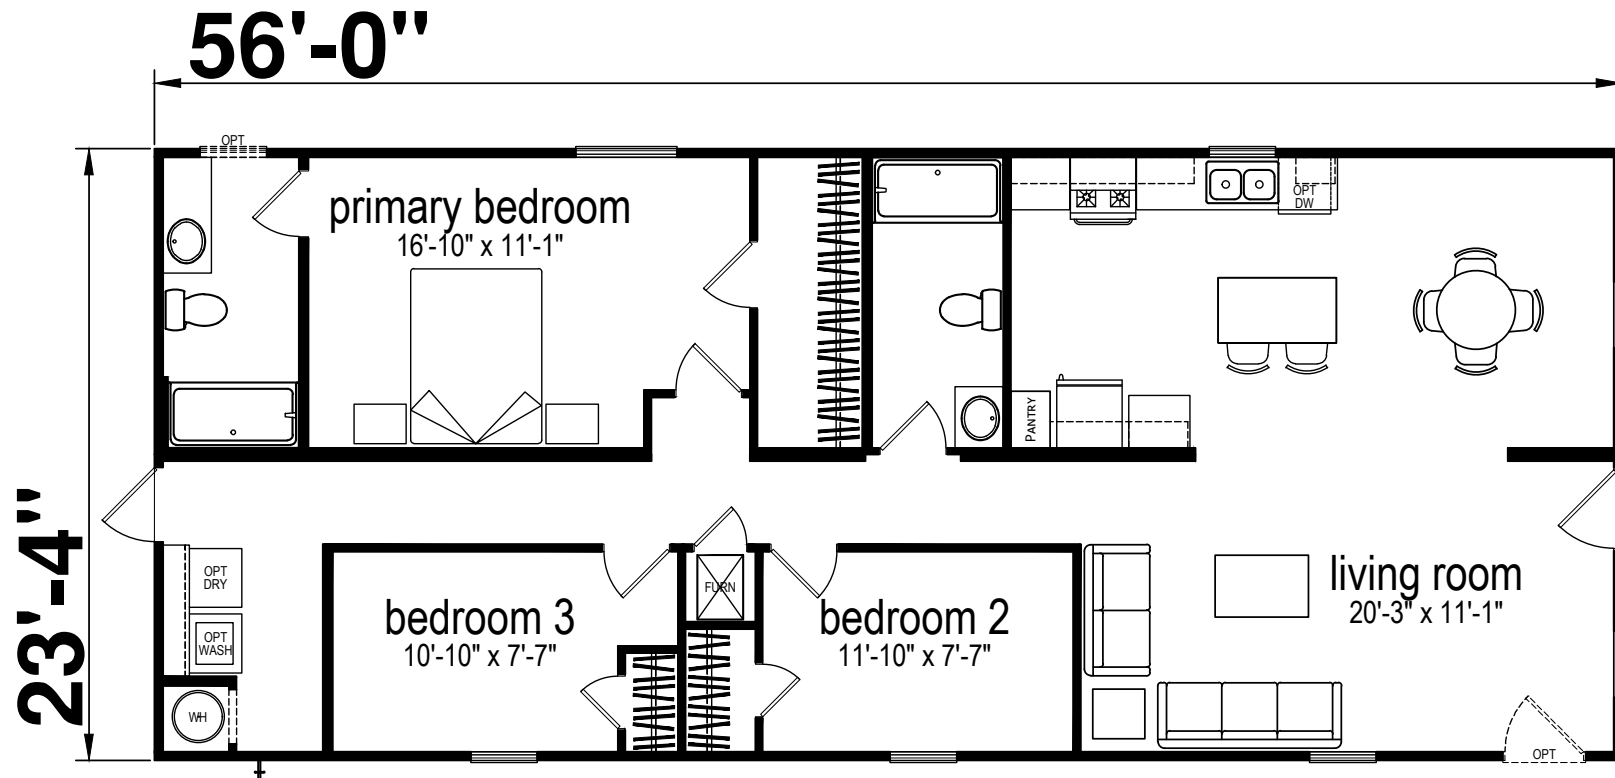

Gostlin

Prime Series

1,307 SQ. FT. (Approximate) 3 Bedroom, 2 Bath

Last Updated: 12-9-24

CHAMPION HOMES CENTER
6855 West 700 South
Topeka, IN 46571

FactoryDirectMobileHomes.com | 1-800-581-5380

IMPORTANT: Champion Homes reserves the right to modify, cancel or substitute products or features of this event at any time without prior notice or obligation. Pictures and other promotional materials are representative and may depict or contain floor plans, square footages, elevations, options, upgrades, extra design features, decorations, floor coverings, specialty light fixtures, custom paint and wall coverings, window treatments, landscaping, sound and alarm systems, furnishings, appliances, and other designer/decorator features and amenities that are not included as part of the home and/or may not be available at all locations. Home, pricing and community information is subject to change, and homes to prior sale, at any time without notice or obligation. ©2020 Champion Homes. All rights reserved.