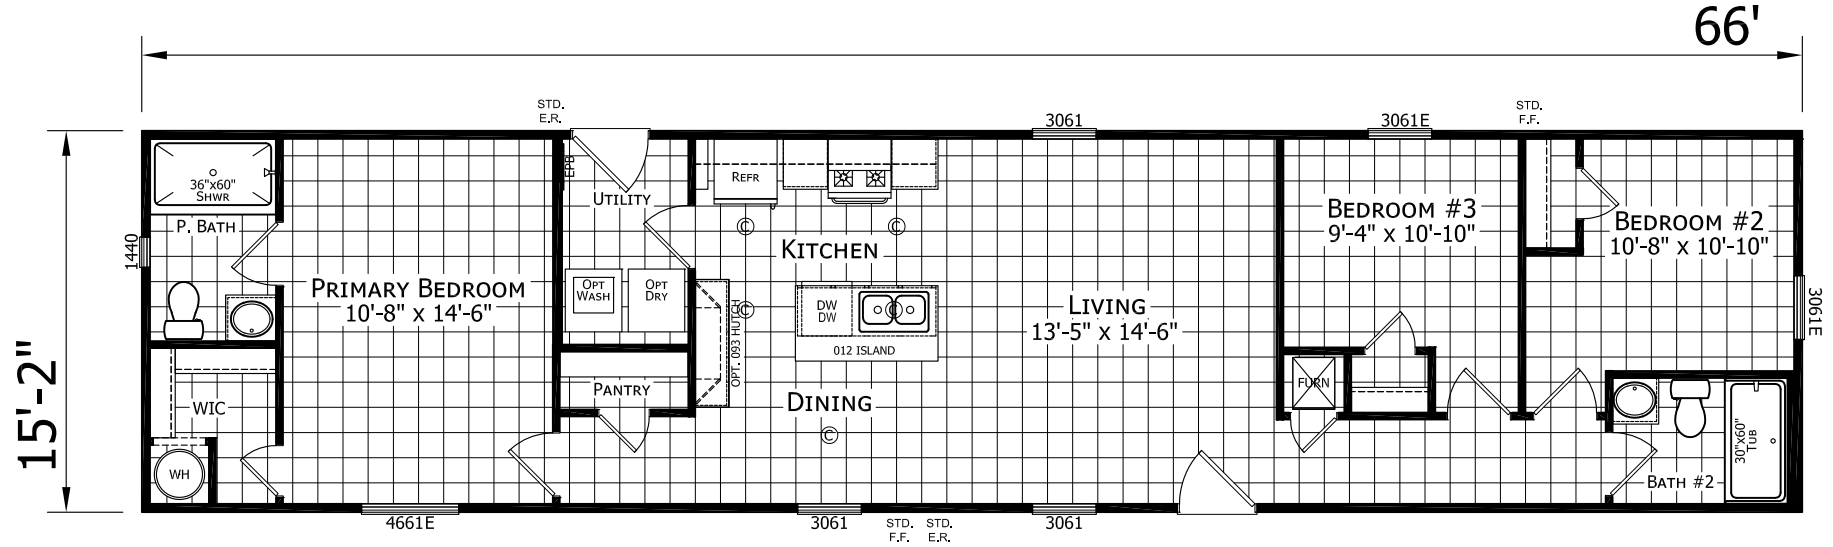

Hamill

Dutch Diamond II Series

1,001 SQ. FT. (Approximate) 3 Bedroom, 2 Bath

Last Updated: 2-9-23

FACTORY EXPO HOME CENTERS
 6855 West 700 South
 Topeka, IN 46571

FactoryDirectMobileHomes.com | 1-800-581-5380