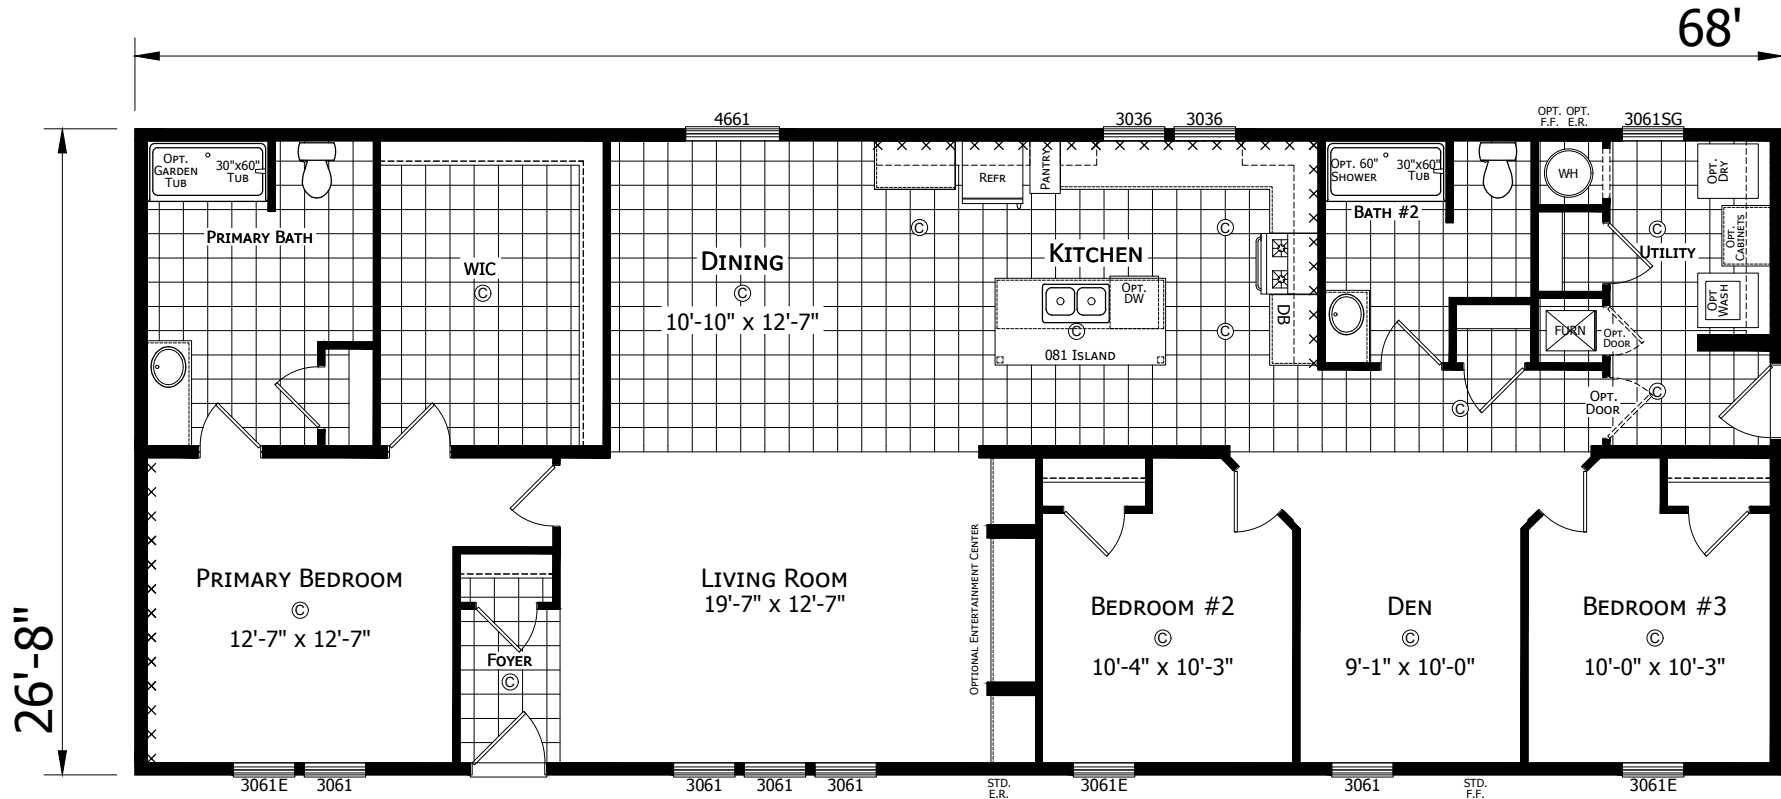

# Hanfield

Dutch Aspire - Multi-Section Series

1,813 SQ. FT. (Approximate) 3 Bedroom, 2 Bath

Last Updated: 2-8-24

**CHAMPION HOMES CENTER**  
 6855 West 700 South  
 Topeka, IN 46571

**FactoryDirectMobileHomes.com | 1-800-581-5380**