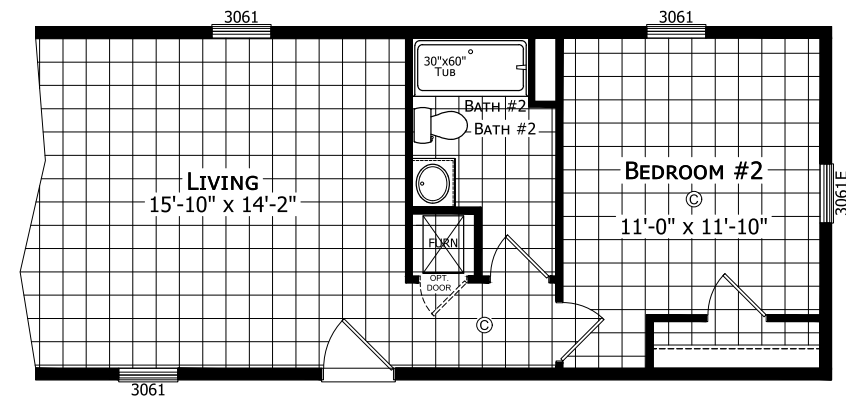

Hastings

Dutch Aspire - Single Section Series

1001 SQ. FT. (Approximate) 3 Bedroom, 2 Bath

Last Updated: 1-15-25

OPT. REVERSE AISLE

2 BEDROOM OPTION

CHAMPION HOMES CENTER
6855 West 700 South
Topeka, IN 46571