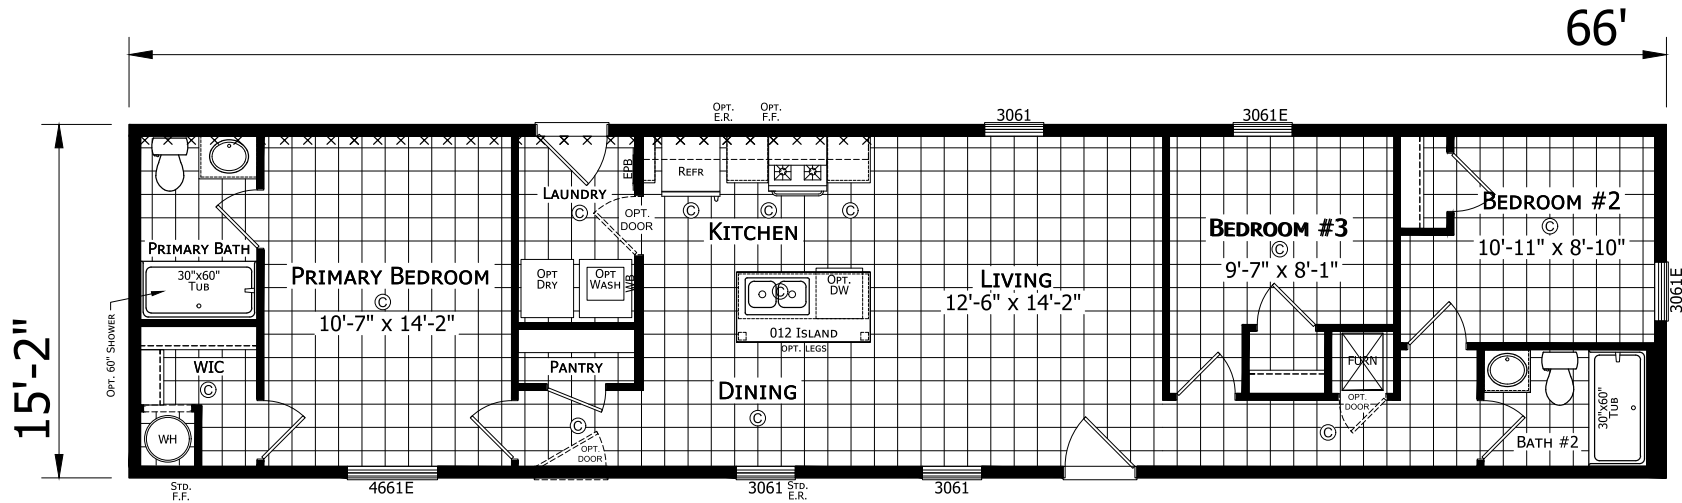

Hastings

Dutch Aspire - Single Section Series

1001 SQ. FT. (Approximate) 3 Bedroom, 2 Bath

Last Updated: 1-15-25

OPT. REVERSE AISLE

2 BEDROOM OPTION

CHAMPION HOMES CENTER
6855 West 700 South
Topeka, IN 46571