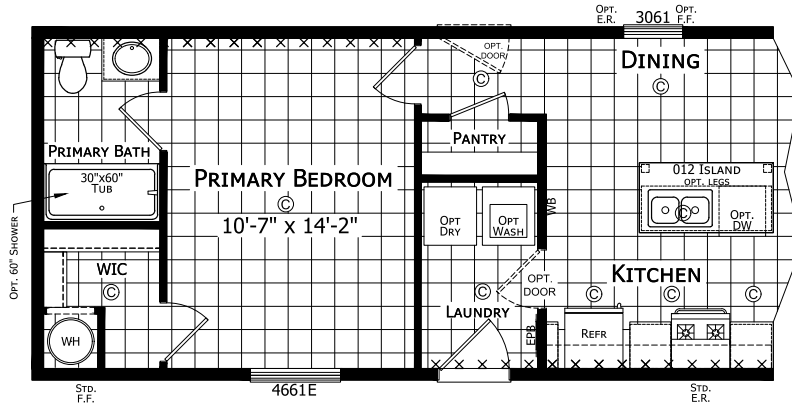

Hastings

Dutch Aspire - Single Section Series

1001 SQ. FT. (Approximate) 3 Bedroom, 2 Bath

Last Updated: 1-15-25

OPT. REVERSE AISLE

2 BEDROOM OPTION

CHAMPION HOMES CENTER
6855 West 700 South
Topeka, IN 46571