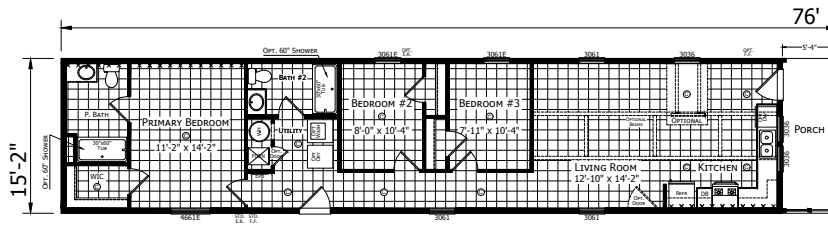

Headlee

Dutch Aspire - Single Section Series

1,153 SQ. FT. (Approximate) 3 Bedroom, 2 Bath

Last Updated: 10-16-23

OPT. REVERSE AISLE

2 BEDROOM OPTION

CHAMPION HOMES CENTER
6855 West 700 South
Topeka, IN 46571