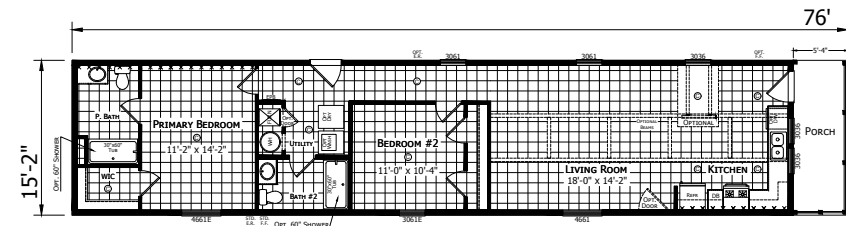

Headlee

Dutch Aspire - Single Section Series

1,153 SQ. FT. (Approximate) 3 Bedroom, 2 Bath

Last Updated: 10-16-23

OPT. REVERSE AISLE

2 BEDROOM OPTION

CHAMPION HOMES CENTER
6855 West 700 South
Topeka, IN 46571