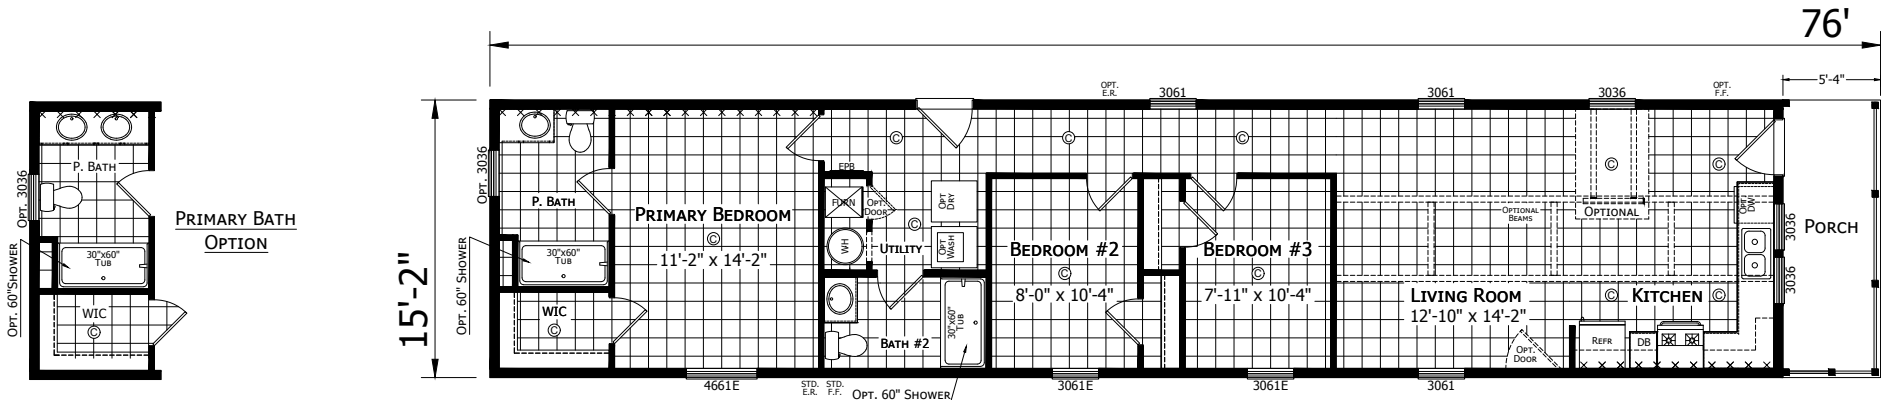

Headlee

Dutch Aspire - Single Section Series

1,153 SQ. FT. (Approximate) 3 Bedroom, 2 Bath

Last Updated: 10-16-23

OPT. REVERSE AISLE

2 BEDROOM OPTION

CHAMPION HOMES CENTER
6855 West 700 South
Topeka, IN 46571