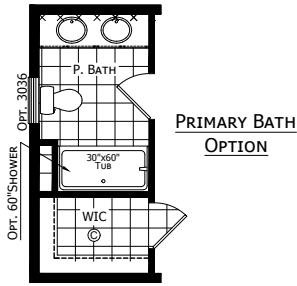

Headlee

Dutch Aspire - Single Section Series

1,153 SQ. FT. (Approximate) 3 Bedroom, 2 Bath

Last Updated: 10-16-23

OPT. REVERSE AISLE

2 BEDROOM OPTION

CHAMPION HOMES CENTER
6855 West 700 South
Topeka, IN 46571