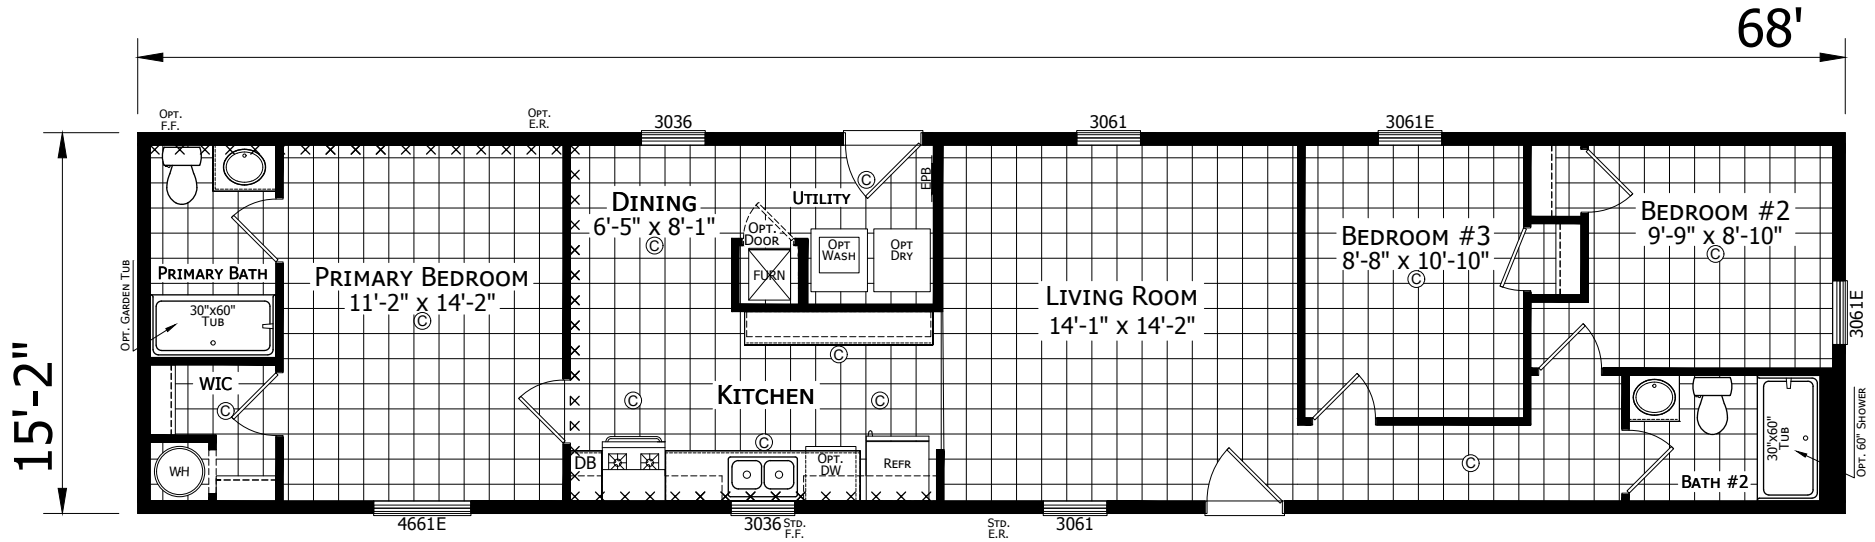

Hervey

Dutch Aspire - Single Section Series

1,031 SQ. FT. (Approximate) 3 Bedroom, 2 Bath

Last Updated: 8-29-23

FACTORY EXPO HOME CENTERS
 6855 West 700 South
 Topeka, IN 46571

FactoryDirectMobileHomes.com | 1-800-581-5380