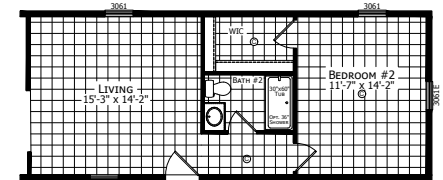

Hervey

Dutch Aspire - Single Section Series

1,031 SQ. FT. (Approximate) 3 Bedroom, 2 Bath

Last Updated: 8-29-23

FACTORY EXPO HOME CENTERS
 6855 West 700 South
 Topeka, IN 46571

FactoryDirectMobileHomes.com | 1-800-581-5380