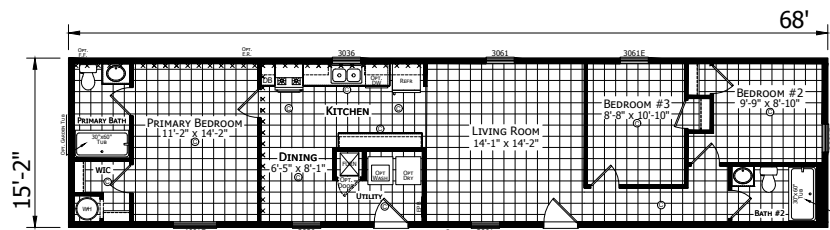

Hervey

Dutch Aspire - Single Section Series

1,031 SQ. FT. (Approximate) 3 Bedroom, 2 Bath

Last Updated: 8-29-23

FACTORY EXPO HOME CENTERS
 6855 West 700 South
 Topeka, IN 46571

FactoryDirectMobileHomes.com | 1-800-581-5380