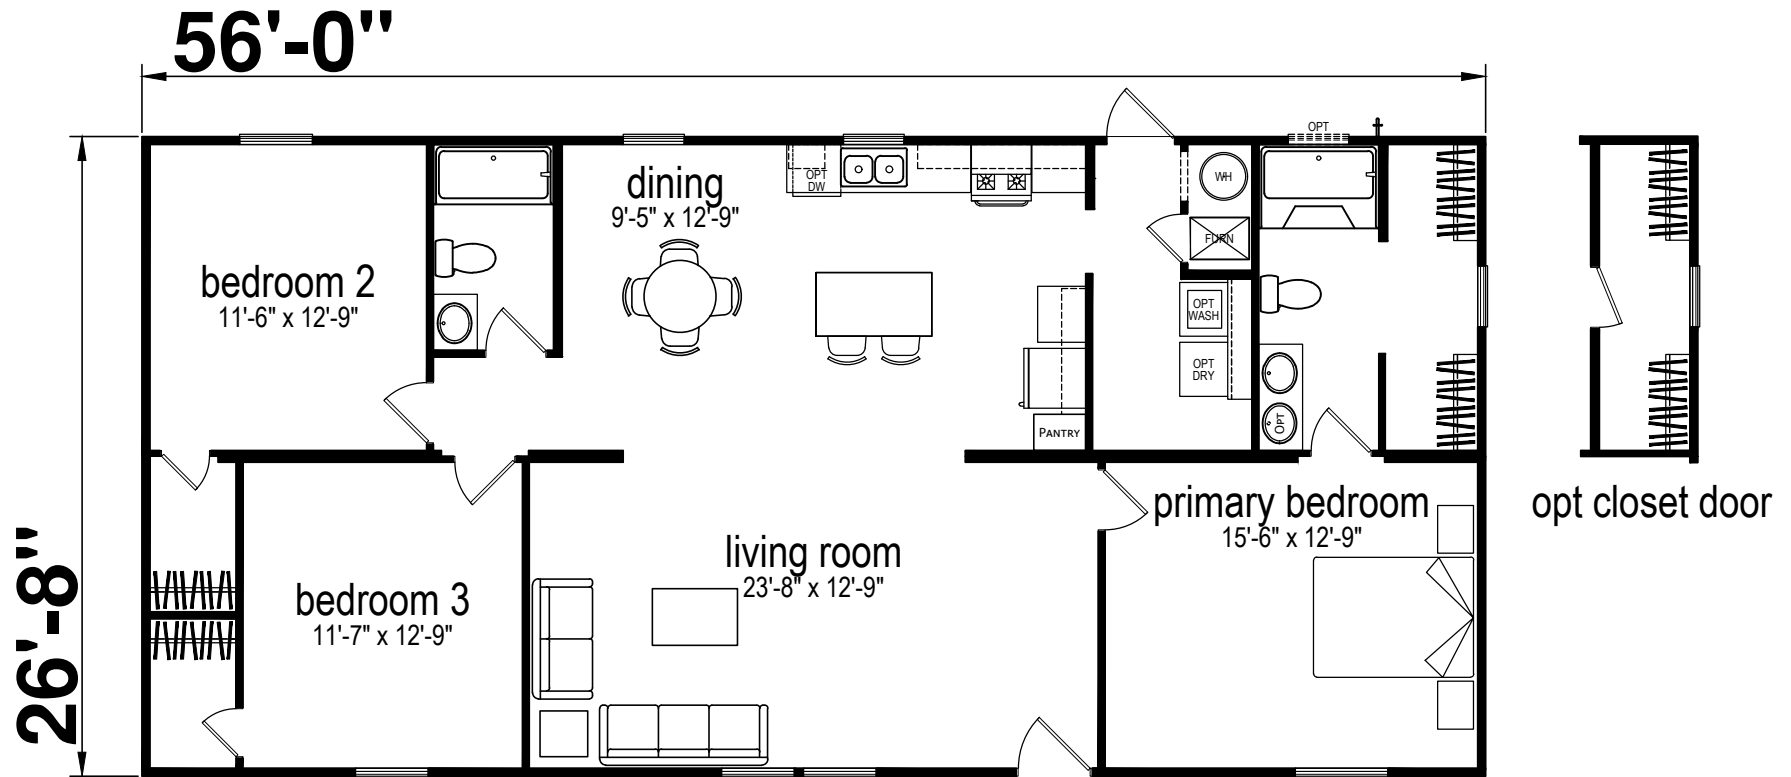

Kayenta

Prime Series

1493 SQ. FT. (Approximate) 3 Bedroom, 2 Bath

Last Updated: 1-7-25

CHAMPION HOMES CENTER
6855 West 700 South
Topeka, IN 46571

FactoryDirectMobileHomes.com | 1-800-581-5380

IMPORTANT: Champion Homes reserves the right to modify, cancel or substitute products or features of this event at any time without prior notice or obligation. Pictures and other promotional materials are representative and may depict or contain floor plans, square footages, elevations, options, upgrades, extra design features, decorations, floor coverings, specialty light fixtures, custom paint and wall coverings, window treatments, landscaping, sound and alarm systems, furnishings, appliances, and other designer/decorator features and amenities that are not included as part of the home and/or may not be available at all locations. Home, pricing and community information is subject to change, and homes to prior sale, at any time without notice or obligation. ©2020 Champion Homes. All rights reserved.