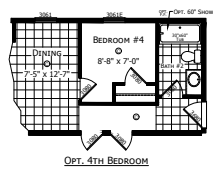

Keeler

Dutch Aspire - Multi-Section Series

1,493 SQ. FT. (Approximate) 3 Bedroom, 2 Bath

Last Updated: 2-8-24

FLOOR PLAN AVAILABLE IN A FLIPPED VERSION.

CHAMPION HOMES CENTER
6855 West 700 South
Topeka, IN 46571