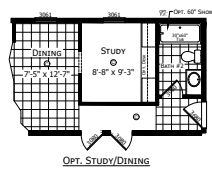

Keeler

Dutch Aspire - Multi-Section Series

1,493 SQ. FT. (Approximate) 3 Bedroom, 2 Bath

Last Updated: 2-8-24

FLOOR PLAN AVAILABLE IN A FLIPPED VERSION.

CHAMPION HOMES CENTER
6855 West 700 South
Topeka, IN 46571