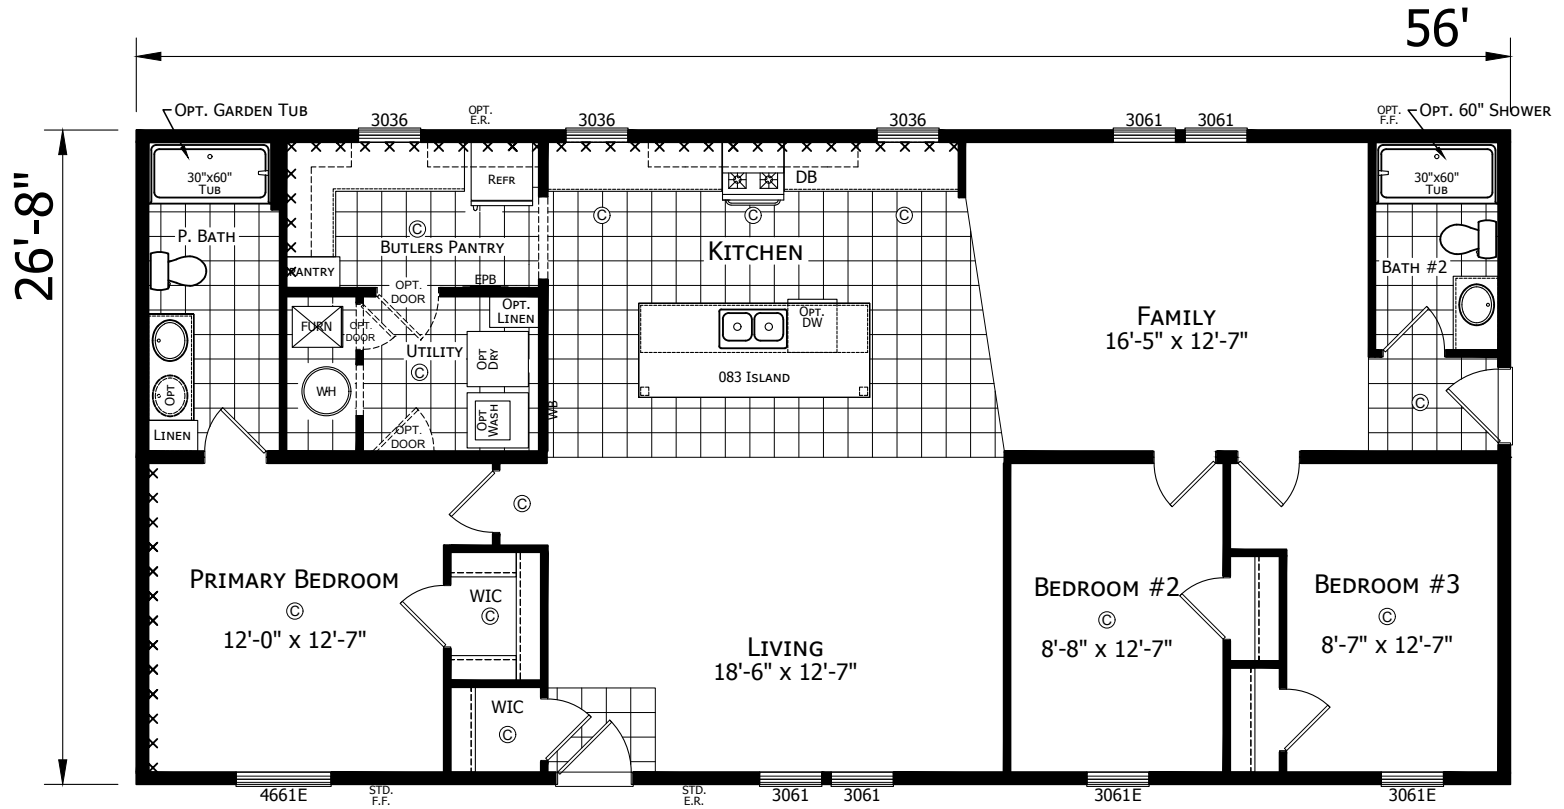

Keeler

Dutch Aspire - Multi-Section Series

1,493 SQ. FT. (Approximate) 3 Bedroom, 2 Bath

Last Updated: 2-8-24

FLOOR PLAN AVAILABLE IN A FLIPPED VERSION.

CHAMPION HOMES CENTER
6855 West 700 South
Topeka, IN 46571