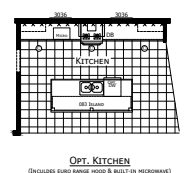

Keeler

Dutch Aspire - Multi-Section Series

1,493 SQ. FT. (Approximate) 3 Bedroom, 2 Bath

Last Updated: 2-8-24

FLOOR PLAN AVAILABLE IN A FLIPPED VERSION.

CHAMPION HOMES CENTER
6855 West 700 South
Topeka, IN 46571