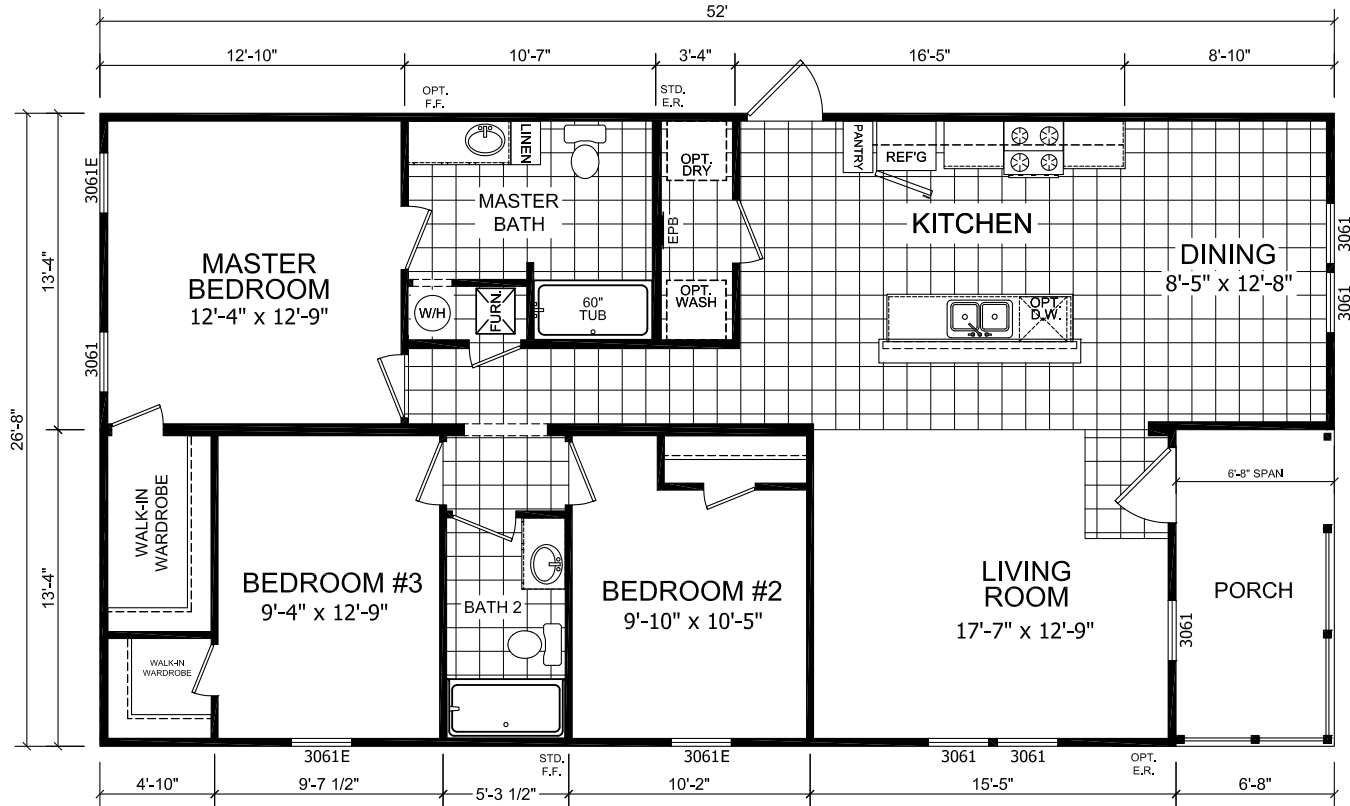

Lamong

Dutch Diamond - Lifestyle Series

1,404 SQ. FT. (Approximate) 3 Bedroom, 1 Bath

Last Updated: 2-11-22

CHAMPION HOMES CENTER
6855 West 700 South
Topeka, IN 46571

FactoryDirectMobileHomes.com | 1-800-581-5380