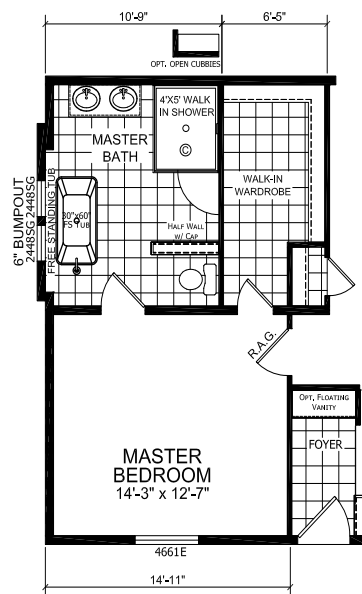

Larwill

Gold Star Multi-Section Series

Factory Expo

"Factory Direct Pricing" HOME CENTERS

3 Bedrooms, 2 Baths
Approx. 1,600 Sq. Ft.

Last Updated: 2-14-2020

OPT. MASTER BEDROOM
36" DOORS AVAILABLE

OPT. SERENITY MASTER BATH