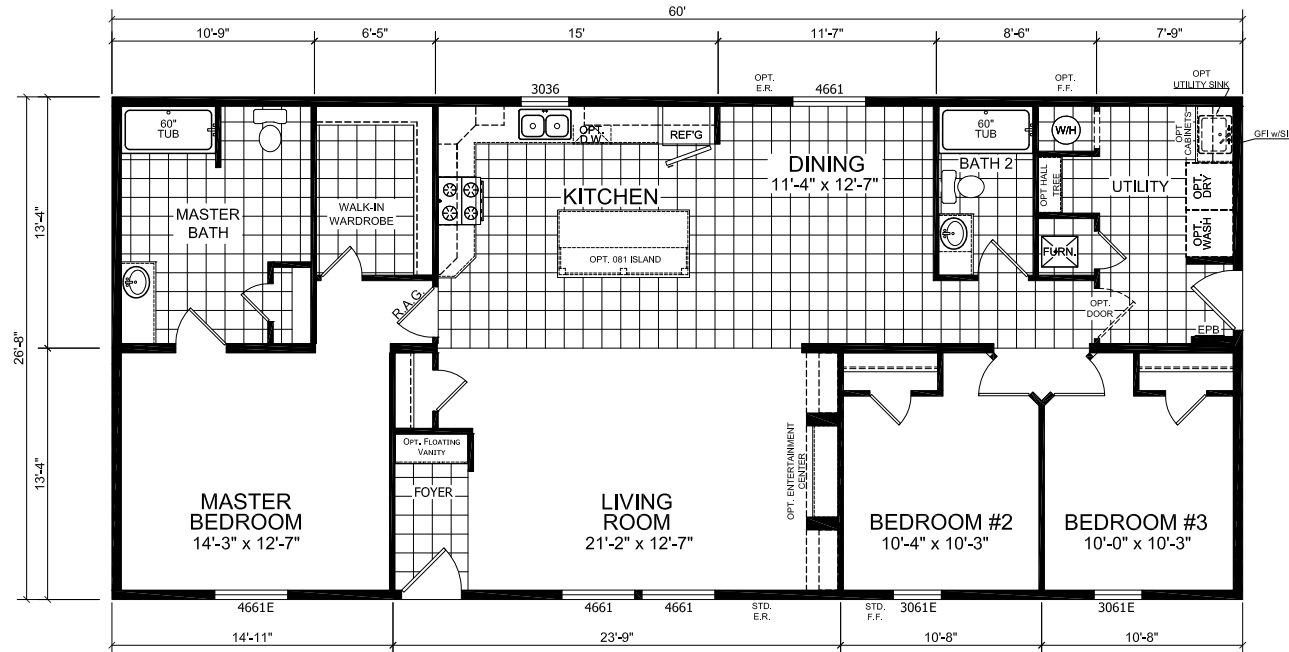

Larwill

Gold Star Multi-Section Series

Factory Expo

"Factory Direct Pricing" HOME CENTERS

3 Bedrooms, 2 Baths
Approx. 1,600 Sq. Ft.

Last Updated: 2-14-2020

OPT. MASTER BEDROOM
36" DOORS AVAILABLE

OPT. SERENITY MASTER BATH