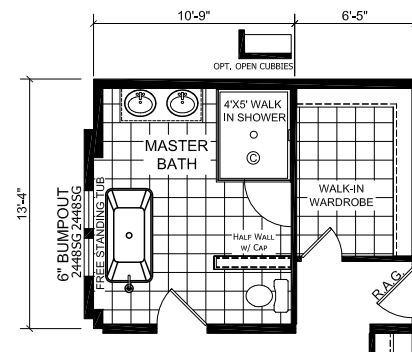

Larwill

Gold Star Multi-Section Series

Factory Expo

"Factory Direct Pricing" HOME CENTERS

3 Bedrooms, 2 Baths
Approx. 1,600 Sq. Ft.

Last Updated: 2-14-2020

OPT. MASTER BEDROOM
36" DOORS AVAILABLE

OPT. SERENITY MASTER BATH