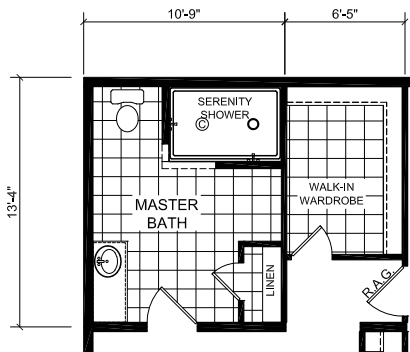

Larwill

Gold Star Multi-Section Series

Factory Expo

"Factory Direct Pricing" HOME CENTERS

3 Bedrooms, 2 Baths
Approx. 1,600 Sq. Ft.

Last Updated: 2-14-2020

OPT. MASTER BEDROOM
36" DOORS AVAILABLE

OPT. SERENITY MASTER BATH