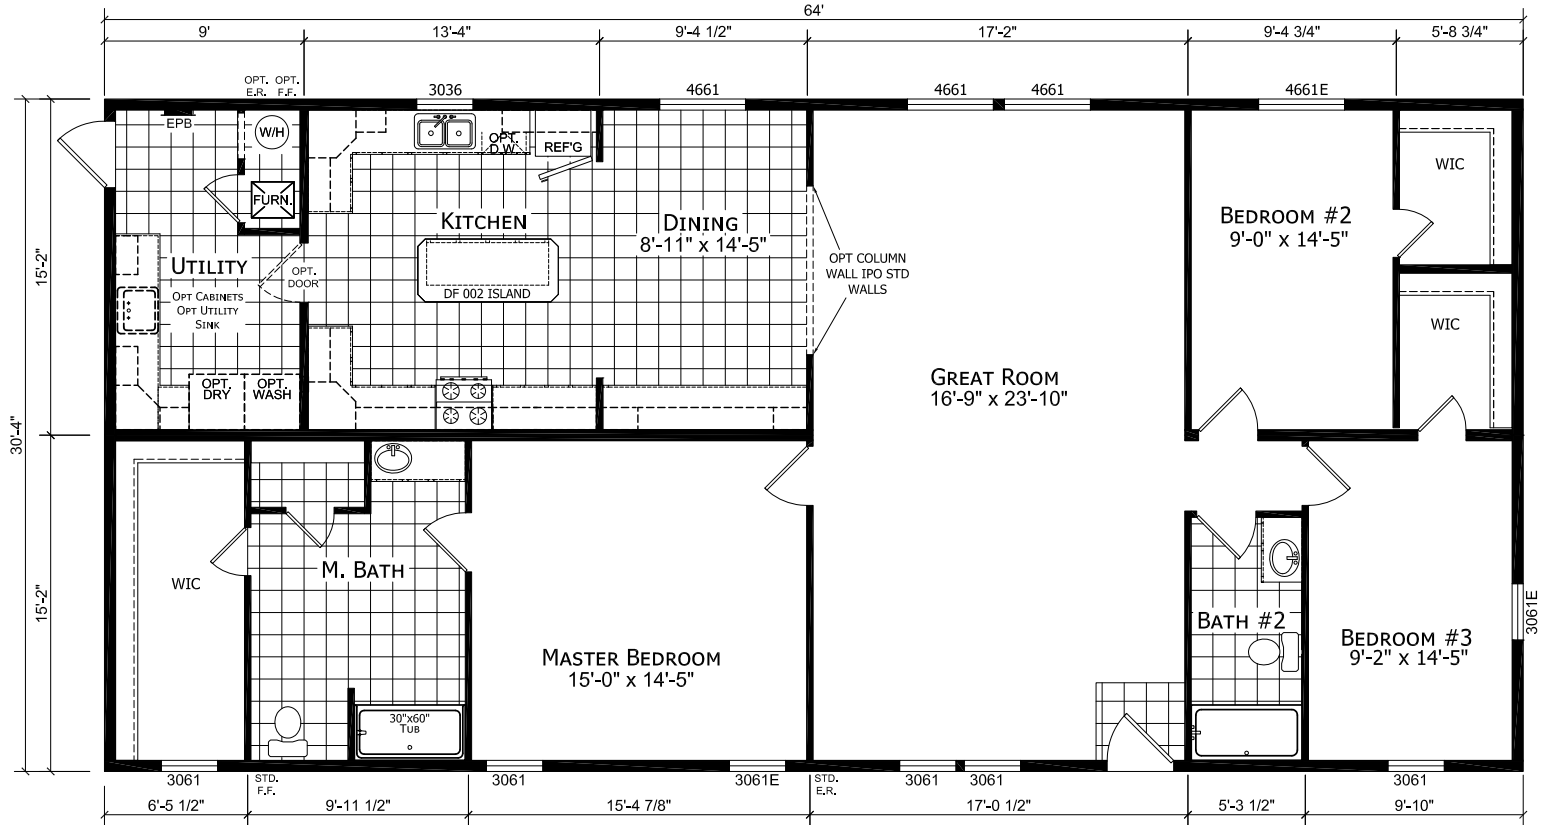

Lasker

Dutch Diamond - Henderson Series

1,920 SQ. FT. (Approximate) 3 Bedroom, 2 Bath

Last Updated: 11-22-22

CHAMPION HOMES CENTER
6855 West 700 South
Topeka, IN 46571

FactoryDirectMobileHomes.com | 1-800-581-5380