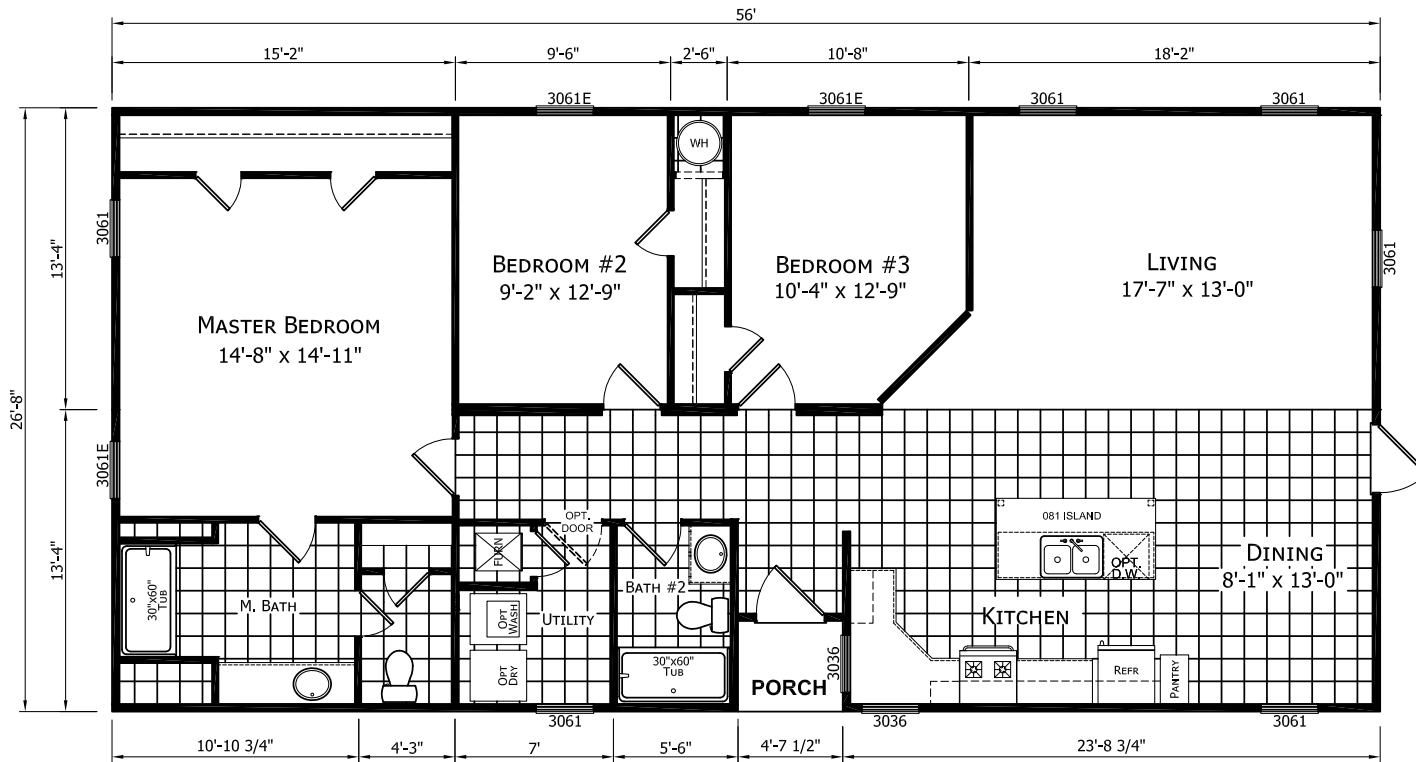

# Loree

Dutch Diamond - Lifestyle Series

1,512 SQ. FT. (Approximate) 3 Bedroom, 2 Bath

Last Updated: 2-11-22

OPTIONAL PORCH

**CHAMPION HOMES CENTER**  
 6855 West 700 South  
 Topeka, IN 46571

**FactoryDirectMobileHomes.com | 1-800-581-5380**