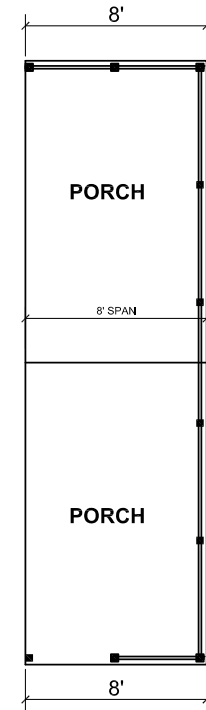

# Loree

Dutch Diamond - Lifestyle Series

1,512 SQ. FT. (Approximate) 3 Bedroom, 2 Bath

Last Updated: 2-11-22

OPTIONAL PORCH

**CHAMPION HOMES CENTER**  
 6855 West 700 South  
 Topeka, IN 46571

**FactoryDirectMobileHomes.com | 1-800-581-5380**