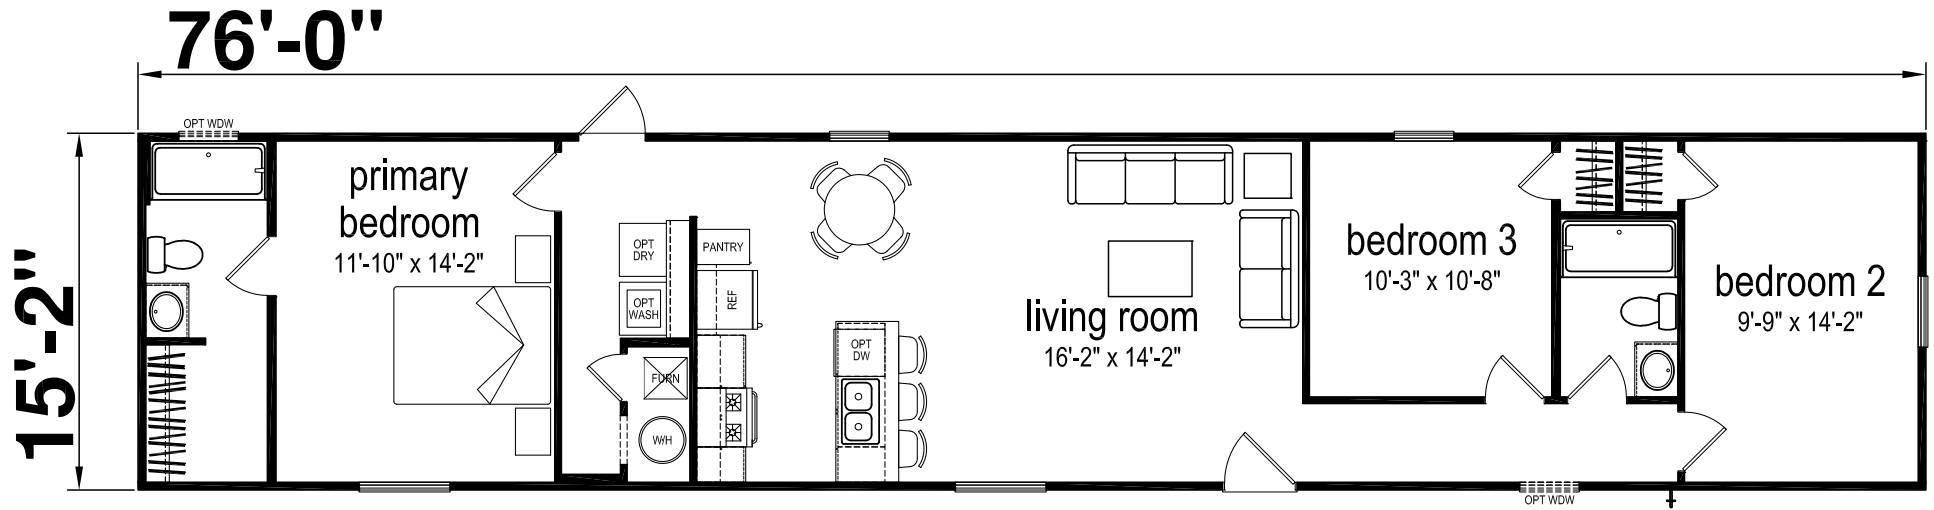

# Maiden

Prime Series

1,533 SQ. FT. (Approximate) 3 Bedroom, 2 Bath

Last Updated: 12-9-24

**CHAMPION HOMES CENTER**  
6855 West 700 South  
Topeka, IN 46571

**FactoryDirectMobileHomes.com | 1-800-581-5380**