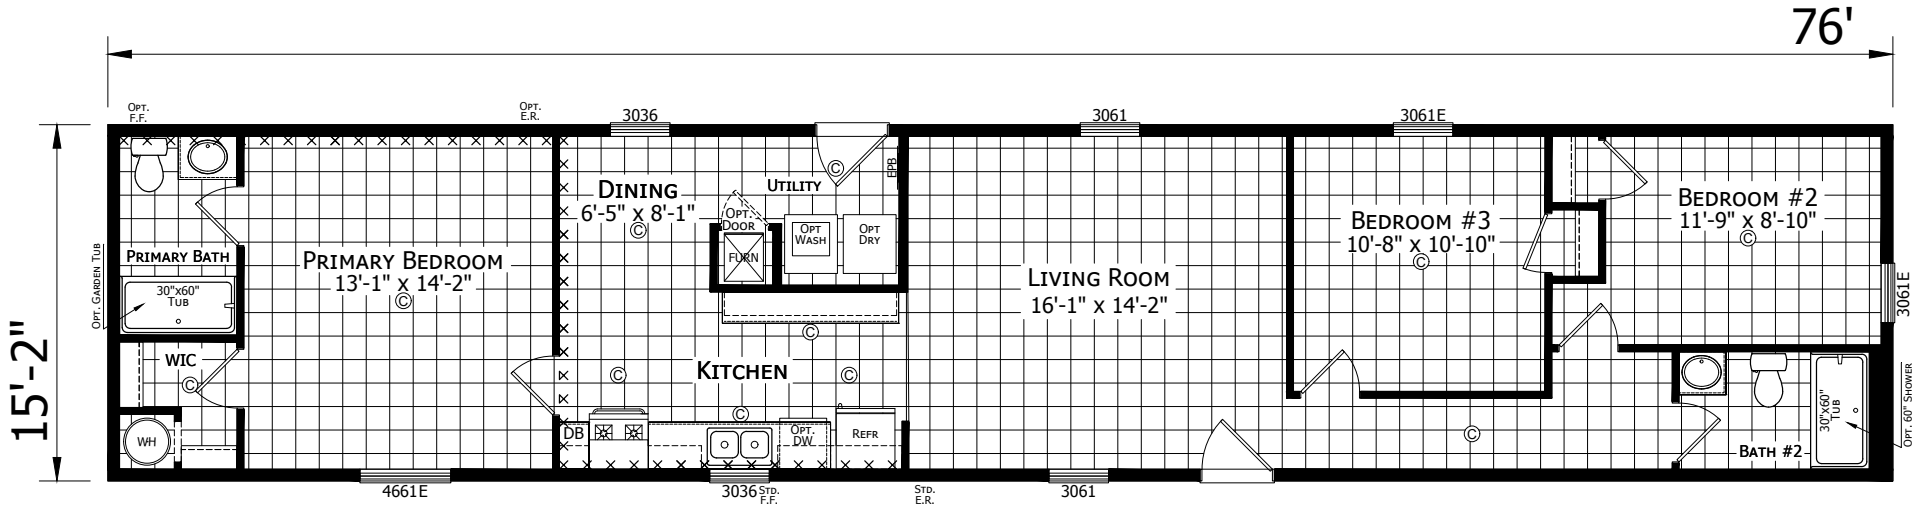

# Malden

Dutch Aspire - Single Section Series

1,153 SQ. FT. (Approximate) 3 Bedroom, 2 Bath

Last Updated: 10-16-23

OPT. REVERSE AISLE

2 BEDROOM OPTION

**CHAMPION HOMES CENTER**  
6855 West 700 South  
Topeka, IN 46571