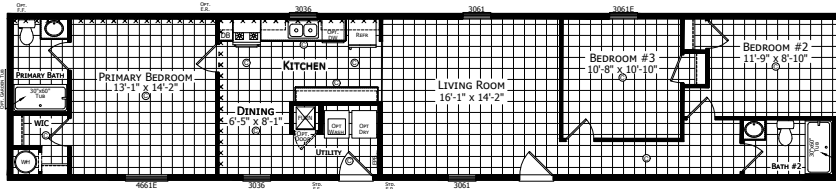

# Malden

Dutch Aspire - Single Section Series

1,153 SQ. FT. (Approximate) 3 Bedroom, 2 Bath

Last Updated: 10-16-23

OPT. REVERSE AISLE

2 BEDROOM OPTION

**CHAMPION HOMES CENTER**  
6855 West 700 South  
Topeka, IN 46571