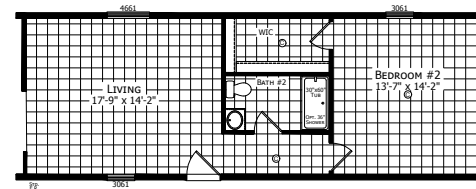

# Malden

Dutch Aspire - Single Section Series

1,153 SQ. FT. (Approximate) 3 Bedroom, 2 Bath

Last Updated: 10-16-23

OPT. REVERSE AISLE

2 BEDROOM OPTION

**CHAMPION HOMES CENTER**  
6855 West 700 South  
Topeka, IN 46571