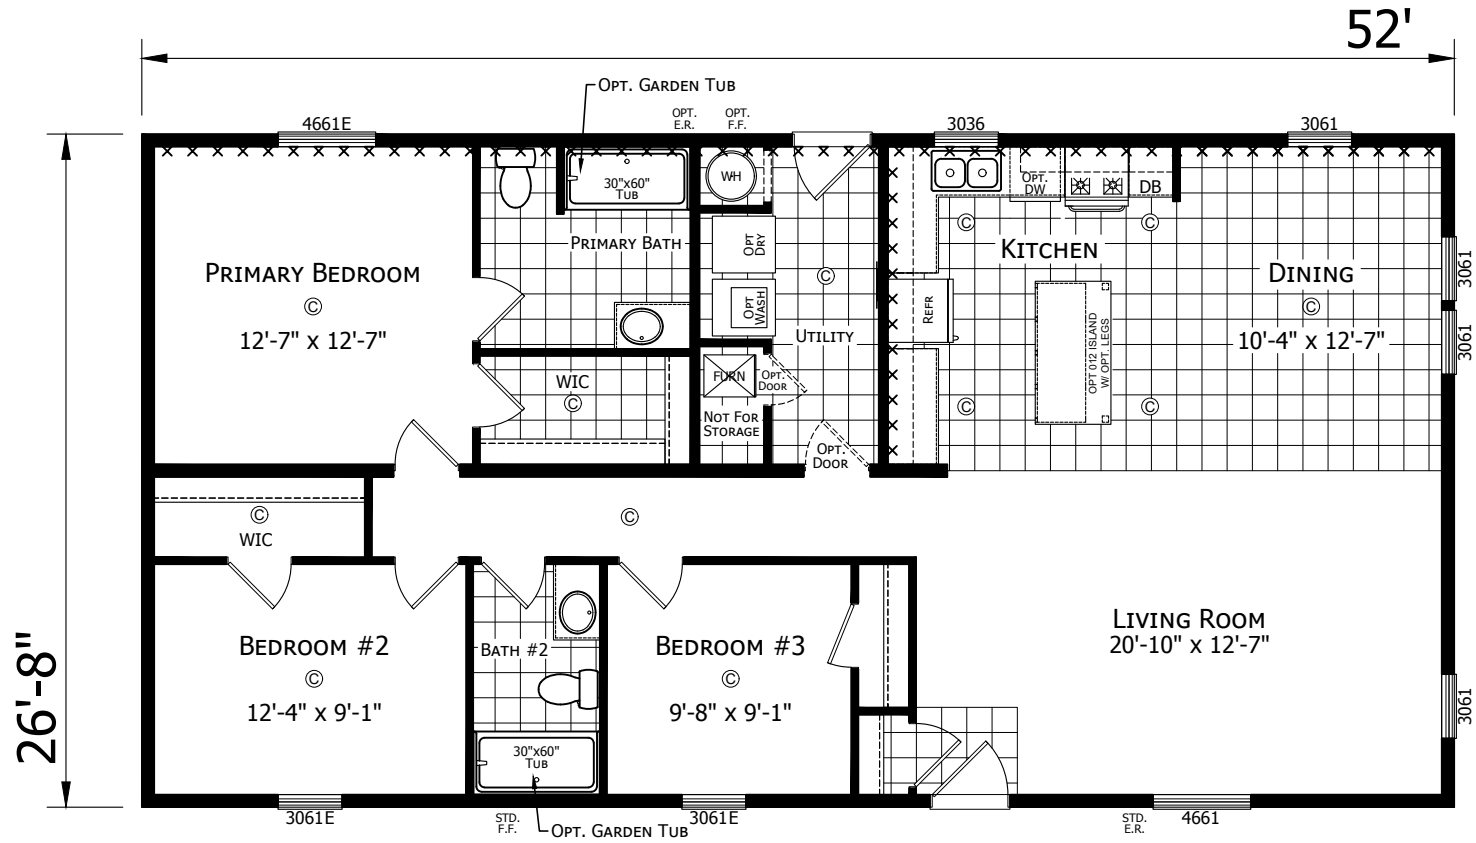

Manistique

Dutch Aspire - Multi-Section Series

1,387 SQ. FT. (Approximate) 3 Bedroom, 2 Bath

Last Updated: 2-8-24

CHAMPION HOMES CENTER
6855 West 700 South
Topeka, IN 46571

FactoryDirectMobileHomes.com | 1-800-581-5380