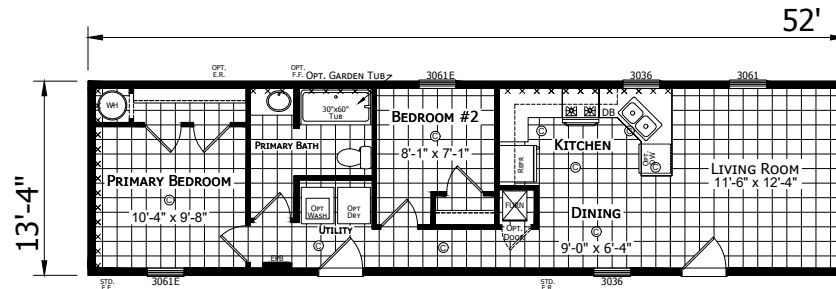

# Maynard

Dutch Aspire - Single Section Series

693 SQ. FT. (Approximate) 2 Bedroom, 1 Bath

Last Updated: 10-16-23

OPT. REVERSE AISLE

**CHAMPION HOMES CENTER**  
6855 West 700 South  
Topeka, IN 46571

**FactoryDirectMobileHomes.com | 1-800-581-5380**