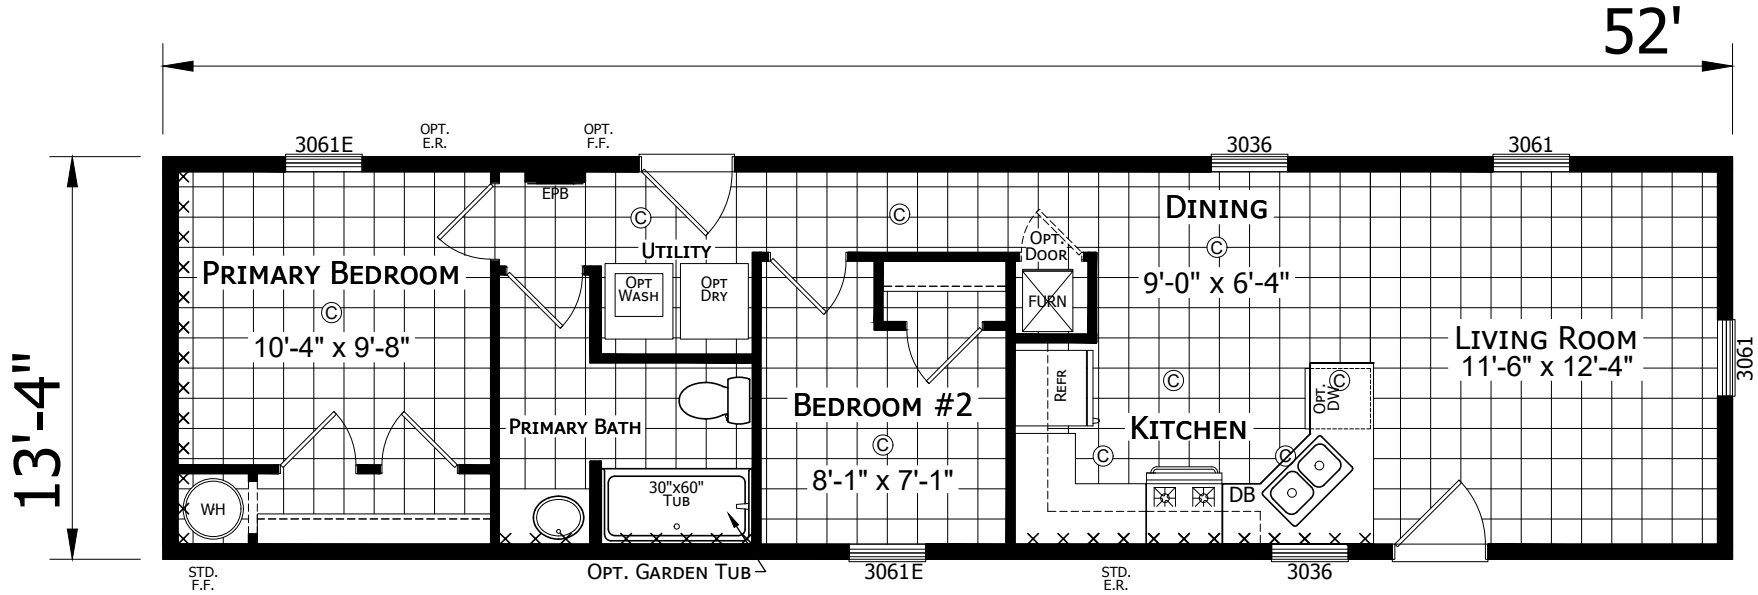

# Maynard

Dutch Aspire - Single Section Series

693 SQ. FT. (Approximate) 2 Bedroom, 1 Bath

Last Updated: 10-16-23

OPT. REVERSE AISLE

**CHAMPION HOMES CENTER**  
6855 West 700 South  
Topeka, IN 46571

**FactoryDirectMobileHomes.com | 1-800-581-5380**