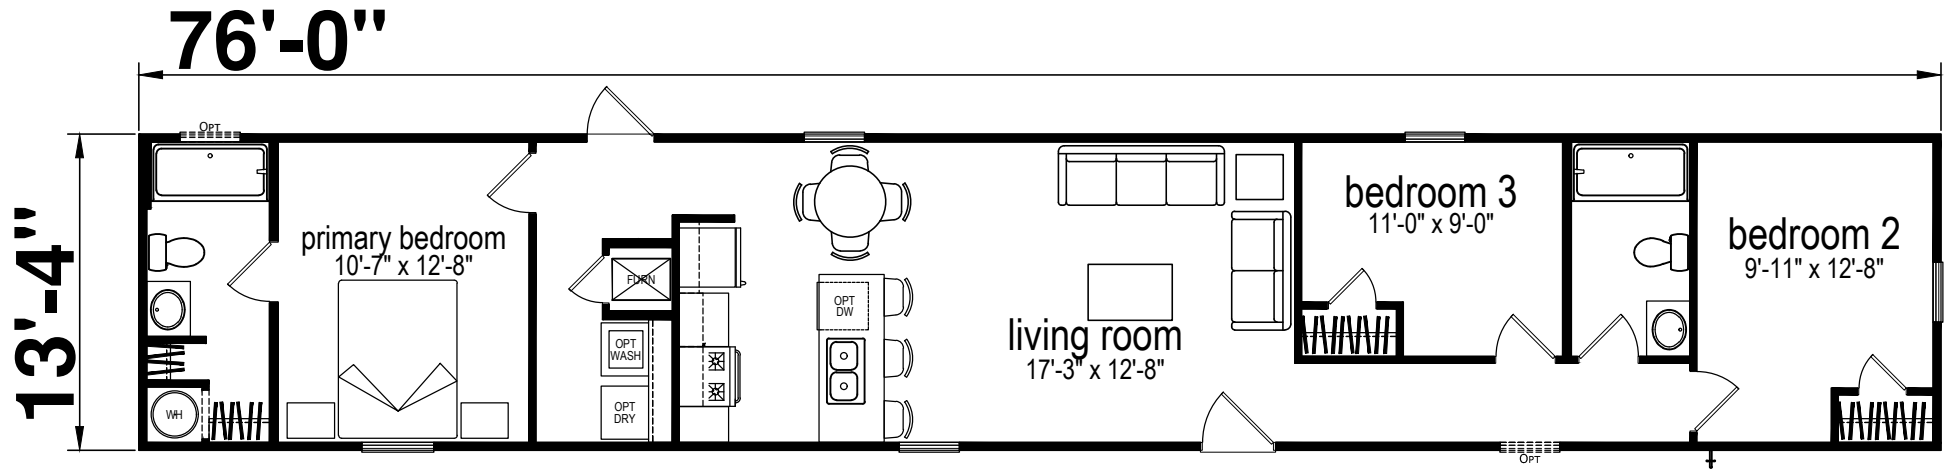

McNabb

Prime Series

1,013 SQ. FT. (Approximate) 3 Bedroom, 2 Bath

Last Updated: 12-9-24

CHAMPION HOMES CENTER
6855 West 700 South
Topeka, IN 46571

FactoryDirectMobileHomes.com | 1-800-581-5380

IMPORTANT: Champion Homes reserves the right to modify, cancel or substitute products or features of this event at any time without prior notice or obligation. Pictures and other promotional materials are representative and may depict or contain floor plans, square footages, elevations, options, upgrades, extra design features, decorations, floor coverings, specialty light fixtures, custom paint and wall coverings, window treatments, landscaping, sound and alarm systems, furnishings, appliances, and other designer/decorator features and amenities that are not included as part of the home and/or may not be available at all locations. Home, pricing and community information is subject to change, and homes to prior sale, at any time without notice or obligation. ©2020 Champion Homes. All rights reserved.