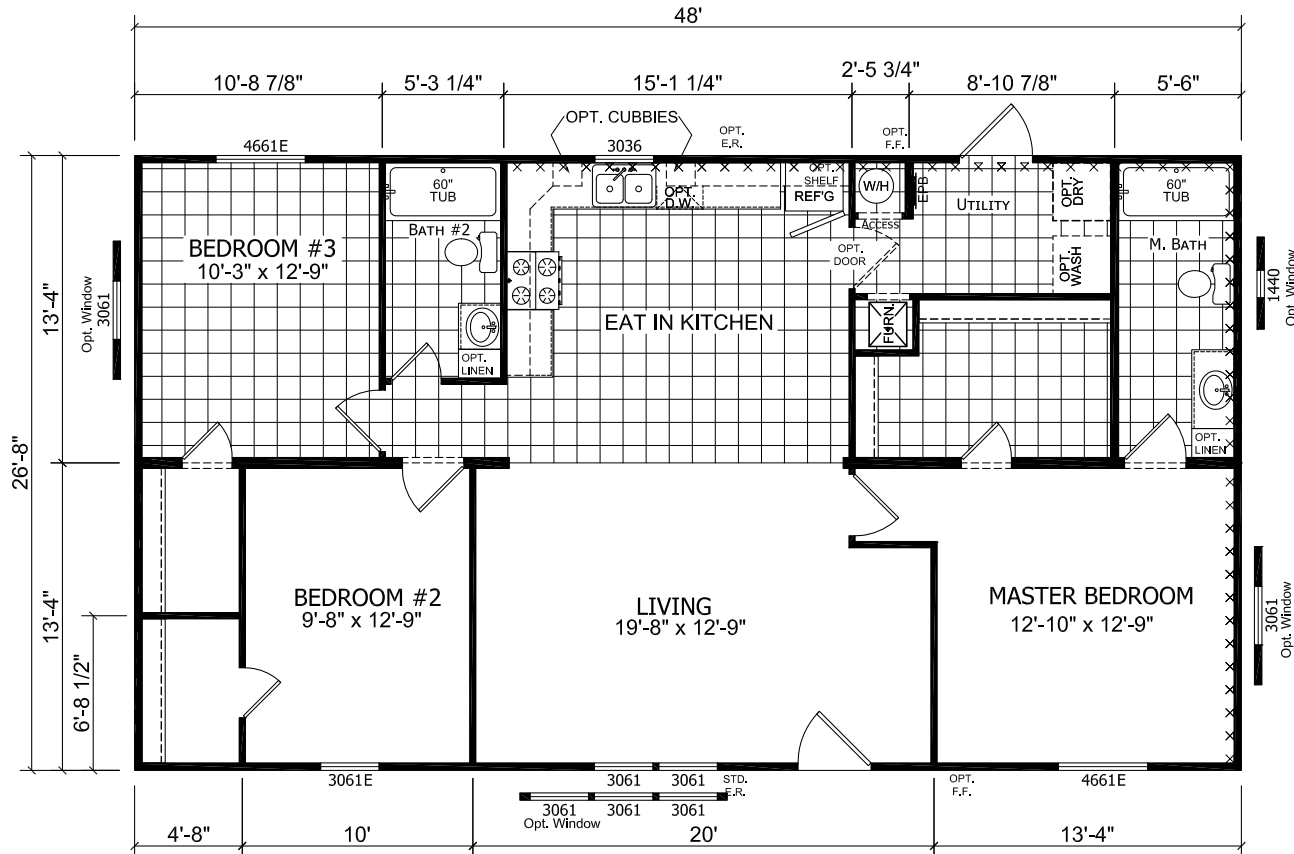

# Meadow Oak

Dutch Edge II Multi-Section Series

1,280 SQ. FT. (Approximate) 3 Bedroom, 2 Bath

Last Updated: 2-14-22

**CHAMPION HOMES CENTER**  
6855 West 700 South  
Topeka, IN 46571

**FactoryDirectMobileHomes.com | 1-800-581-5380**