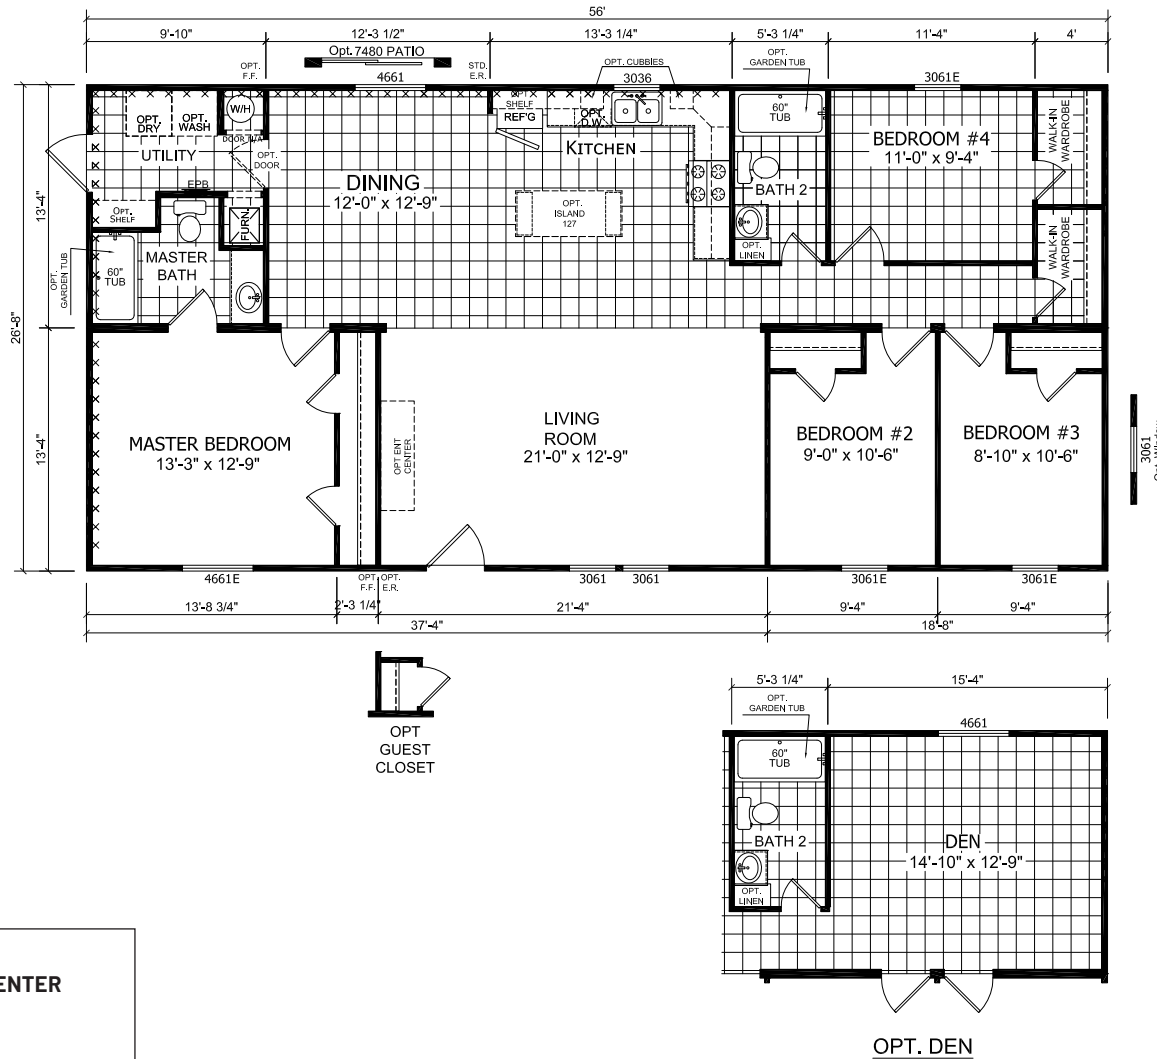

# Meadow Rose

Dutch Edge II Multi-Section Series

1,483 SQ. FT. (Approximate) 4 Bedroom, 2 Bath

Last Updated: 2-14-22

**CHAMPION HOMES CENTER**  
 6855 West 700 South  
 Topeka, IN 46571

**FactoryDirectMobileHomes.com | 1-800-581-5380**