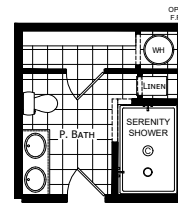

# Mishawaka

Dutch Aspire - Multi-Section Series

1,400 SQ. FT. (Approximate) 4 Bedroom, 2 Bath

Last Updated: 2-8-24

FLOOR PLAN AVAILABLE IN A FLIPPED VERSION.

OPT. END ENTRY

OPT. SERENITY SHOWER

OPT. FAMILY ROOM