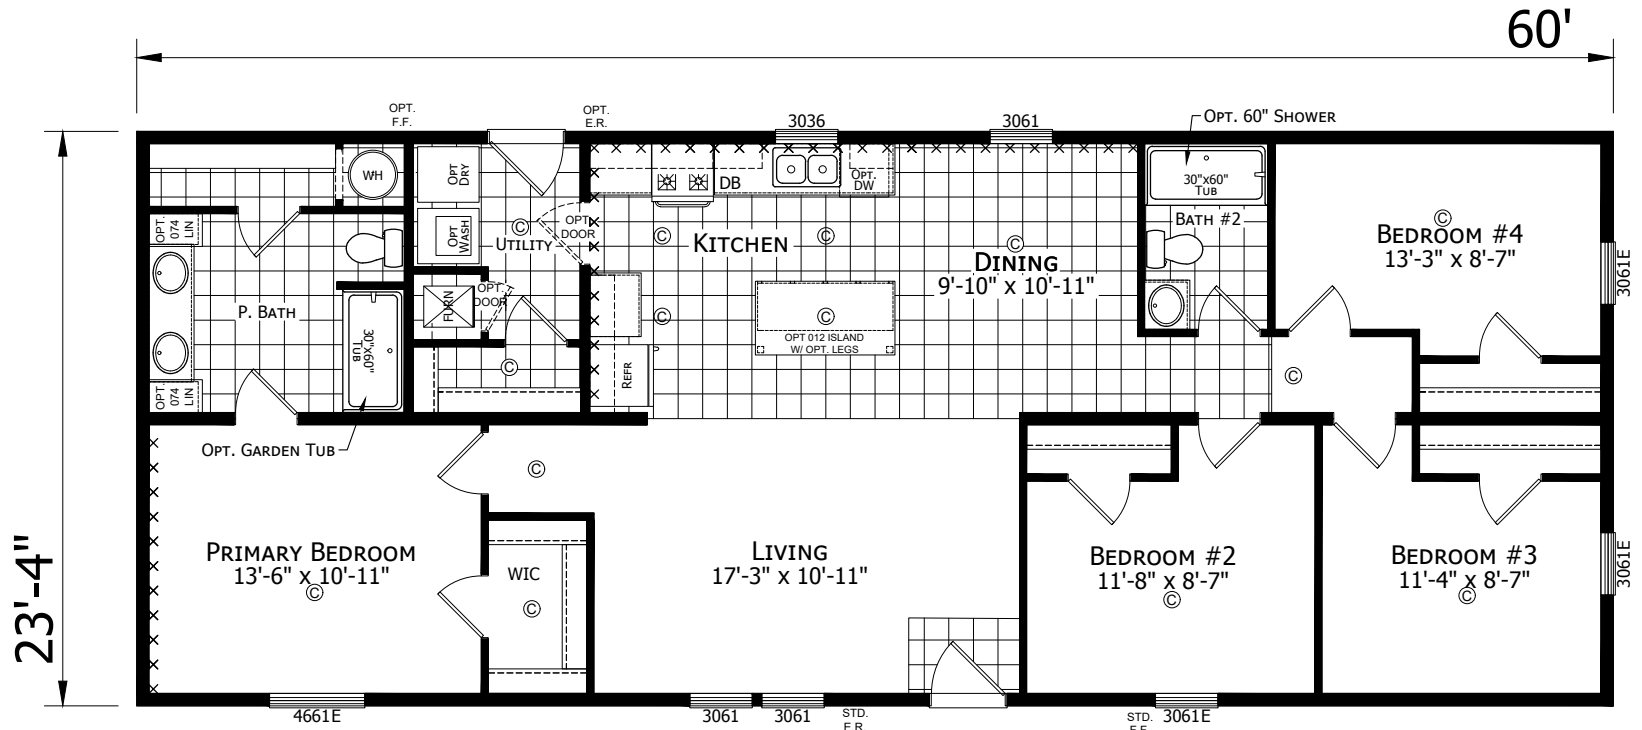

# Mishawaka

Dutch Aspire - Multi-Section Series

1,400 SQ. FT. (Approximate) 4 Bedroom, 2 Bath

Last Updated: 2-8-24

FLOOR PLAN AVAILABLE IN A FLIPPED VERSION.

OPT. END ENTRY

OPT. SERENITY SHOWER

OPT. FAMILY ROOM