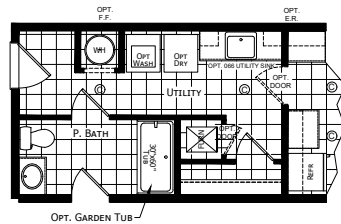

# Mishawaka

Dutch Aspire - Multi-Section Series

1,400 SQ. FT. (Approximate) 4 Bedroom, 2 Bath

Last Updated: 2-8-24

FLOOR PLAN AVAILABLE IN A FLIPPED VERSION.

OPT. END ENTRY

OPT. SERENITY SHOWER

OPT. FAMILY ROOM