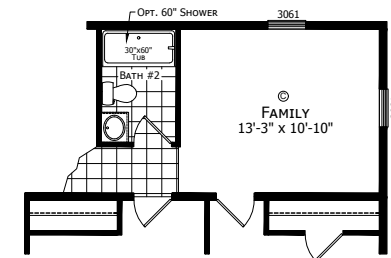

# Mishawaka

Dutch Aspire - Multi-Section Series

1,400 SQ. FT. (Approximate) 4 Bedroom, 2 Bath

Last Updated: 2-8-24

FLOOR PLAN AVAILABLE IN A FLIPPED VERSION.

OPT. END ENTRY

OPT. SERENITY SHOWER

OPT. FAMILY ROOM