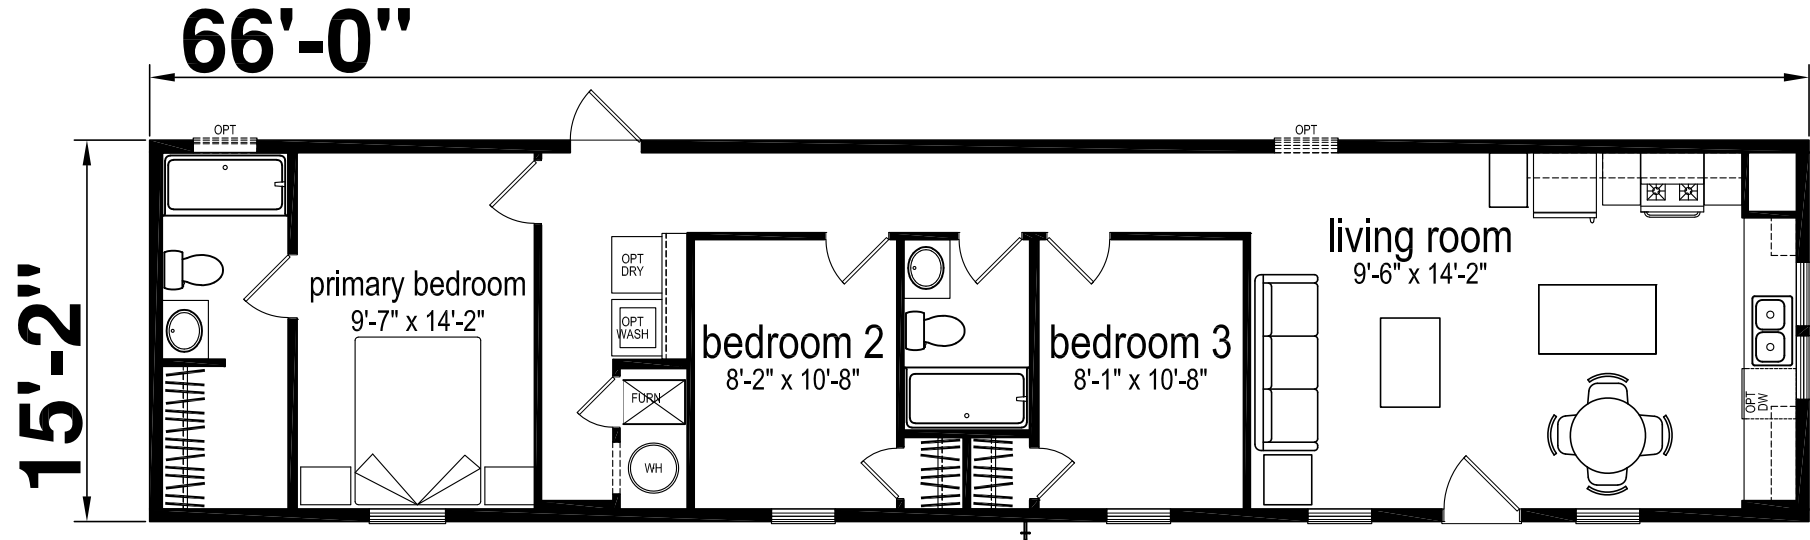

Montclair

Prime Series

1001 SQ. FT. (Approximate) 3 Bedroom, 2 Bath

Last Updated: 11-25-24

CHAMPION HOMES CENTER
6855 West 700 South
Topeka, IN 46571

FactoryDirectMobileHomes.com | 1-800-581-5380

IMPORTANT: Champion Homes reserves the right to modify, cancel or substitute products or features of this event at any time without prior notice or obligation. Pictures and other promotional materials are representative and may depict or contain floor plans, square footages, elevations, options, upgrades, extra design features, decorations, floor coverings, specialty light fixtures, custom paint and wall coverings, window treatments, landscaping, sound and alarm systems, furnishings, appliances, and other designer/decorator features and amenities that are not included as part of the home and/or may not be available at all locations. Home, pricing and community information is subject to change, and homes to prior sale, at any time without notice or obligation. ©2020 Champion Homes. All rights reserved.