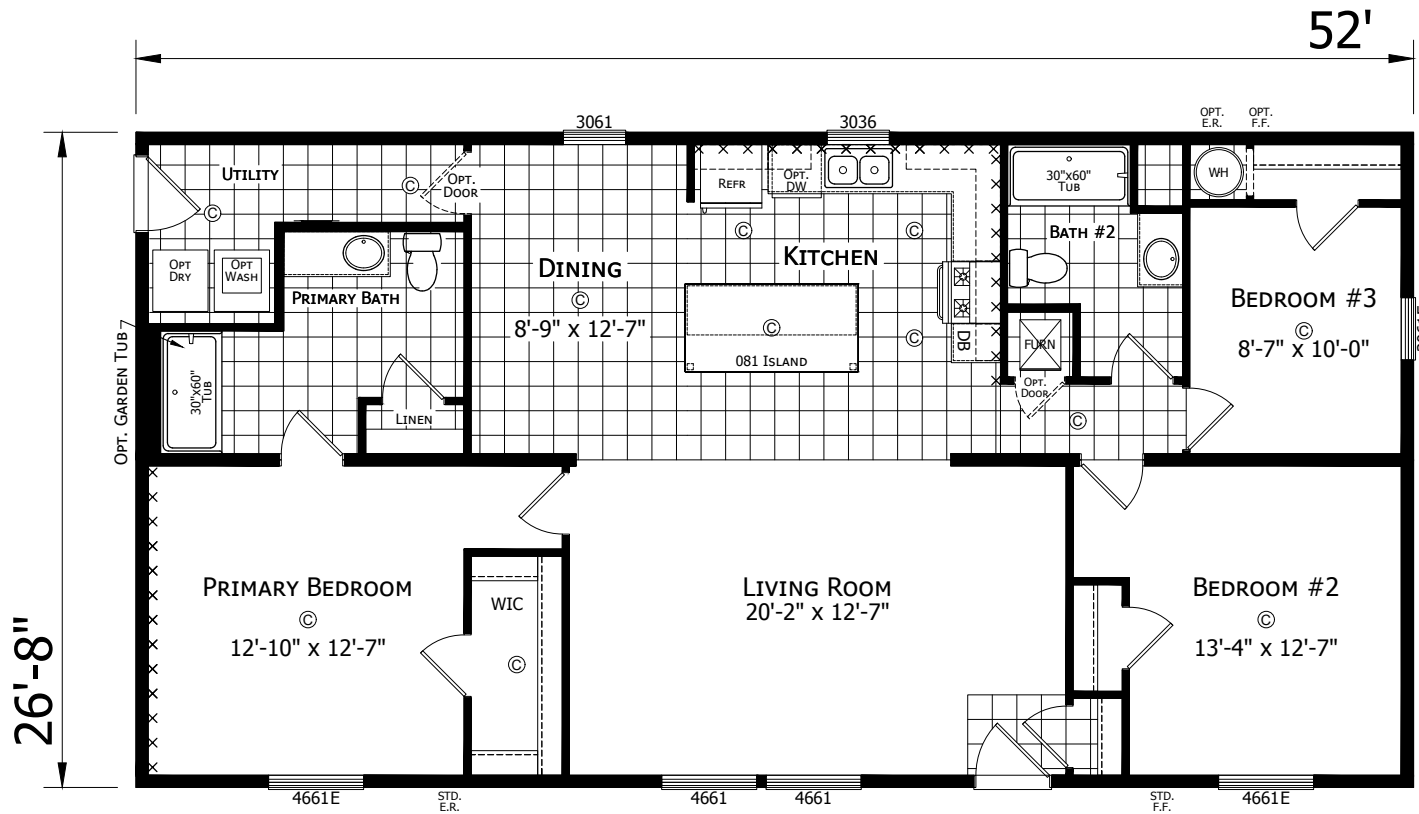

Mullett

Dutch Aspire - Multi-Section Series

1,387 SQ. FT. (Approximate) 3 Bedroom, 2 Bath

Last Updated: 2-8-24

FLOOR PLAN AVAILABLE IN A FLIPPED VERSION.

OPTIONAL ULTIMATE KITCHEN 2

OPTIONAL PRIMARY BATH

OPTIONAL SERENITY BATH