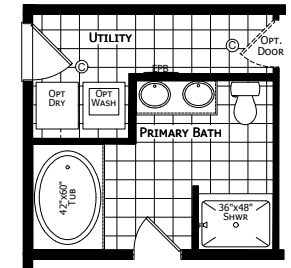

Mullett

Dutch Aspire - Multi-Section Series

1,387 SQ. FT. (Approximate) 3 Bedroom, 2 Bath

Last Updated: 2-8-24

FLOOR PLAN AVAILABLE IN A FLIPPED VERSION.

OPTIONAL ULTIMATE KITCHEN 2

OPTIONAL PRIMARY BATH

OPTIONAL SERENITY BATH