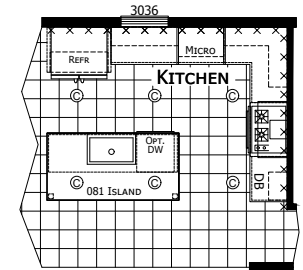

Mullett

Dutch Aspire - Multi-Section Series

1,387 SQ. FT. (Approximate) 3 Bedroom, 2 Bath

Last Updated: 2-8-24

FLOOR PLAN AVAILABLE IN A FLIPPED VERSION.

OPTIONAL ULTIMATE KITCHEN 2

OPTIONAL PRIMARY BATH

OPTIONAL SERENITY BATH