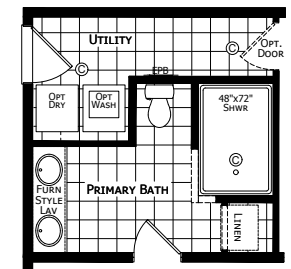

Mullett

Dutch Aspire - Multi-Section Series

1,387 SQ. FT. (Approximate) 3 Bedroom, 2 Bath

Last Updated: 2-8-24

FLOOR PLAN AVAILABLE IN A FLIPPED VERSION.

OPTIONAL ULTIMATE KITCHEN 2

OPTIONAL PRIMARY BATH

OPTIONAL SERENITY BATH