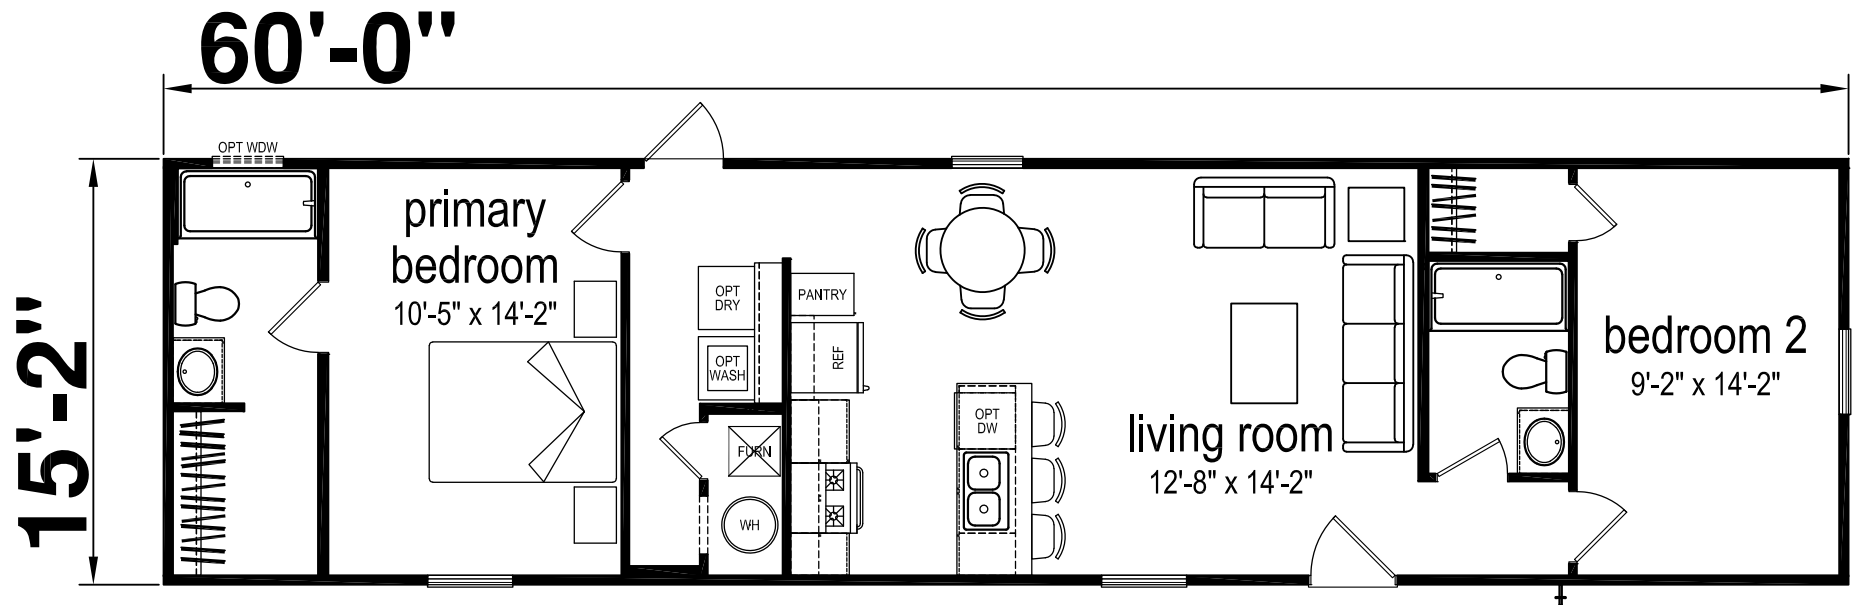

Nasby

Prime Series

910 SQ. FT. (Approximate) 2 Bedroom, 2 Bath

Last Updated: 12-9-24

CHAMPION HOMES CENTER
6855 West 700 South
Topeka, IN 46571

FactoryDirectMobileHomes.com | 1-800-581-5380

IMPORTANT: Champion Homes reserves the right to modify, cancel or substitute products or features of this event at any time without prior notice or obligation. Pictures and other promotional materials are representative and may depict or contain floor plans, square footages, elevations, options, upgrades, extra design features, decorations, floor coverings, specialty light fixtures, custom paint and wall coverings, window treatments, landscaping, sound and alarm systems, furnishings, appliances, and other designer/decorator features and amenities that are not included as part of the home and/or may not be available at all locations. Home, pricing and community information is subject to change, and homes to prior sale, at any time without notice or obligation. ©2020 Champion Homes. All rights reserved.