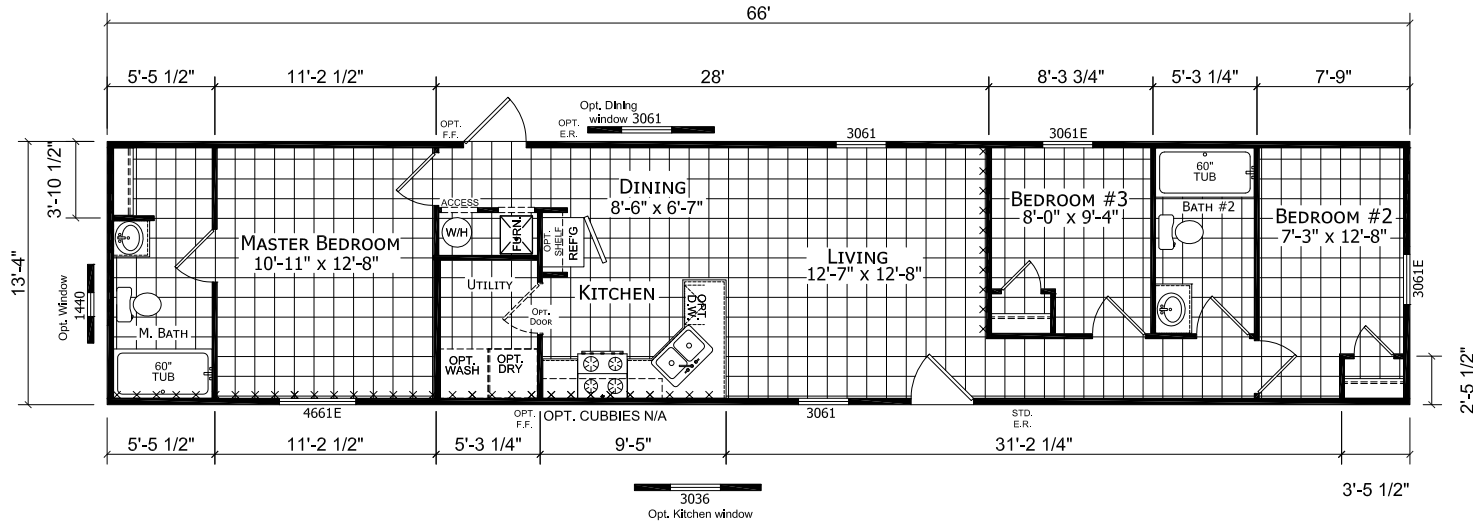

Oakmont

Dutch Edge II Single Section Series

884 SQ. FT. (Approximate) 3 Bedroom, 2 Bath

Last Updated: 2-14-22

FACTORY EXPO HOME CENTERS
6855 West 700 South
Topeka, IN 46571

FactoryDirectMobileHomes.com | 1-800-581-5380