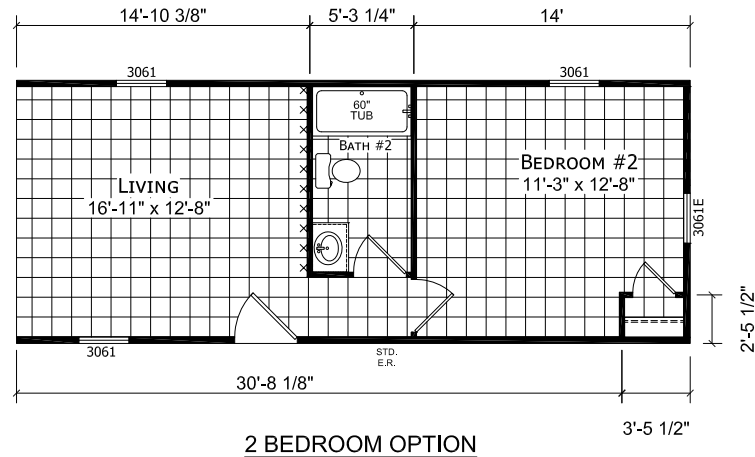

Oakmont

Dutch Edge II Single Section Series

884 SQ. FT. (Approximate) 3 Bedroom, 2 Bath

Last Updated: 2-14-22

FACTORY EXPO HOME CENTERS
6855 West 700 South
Topeka, IN 46571

FactoryDirectMobileHomes.com | 1-800-581-5380