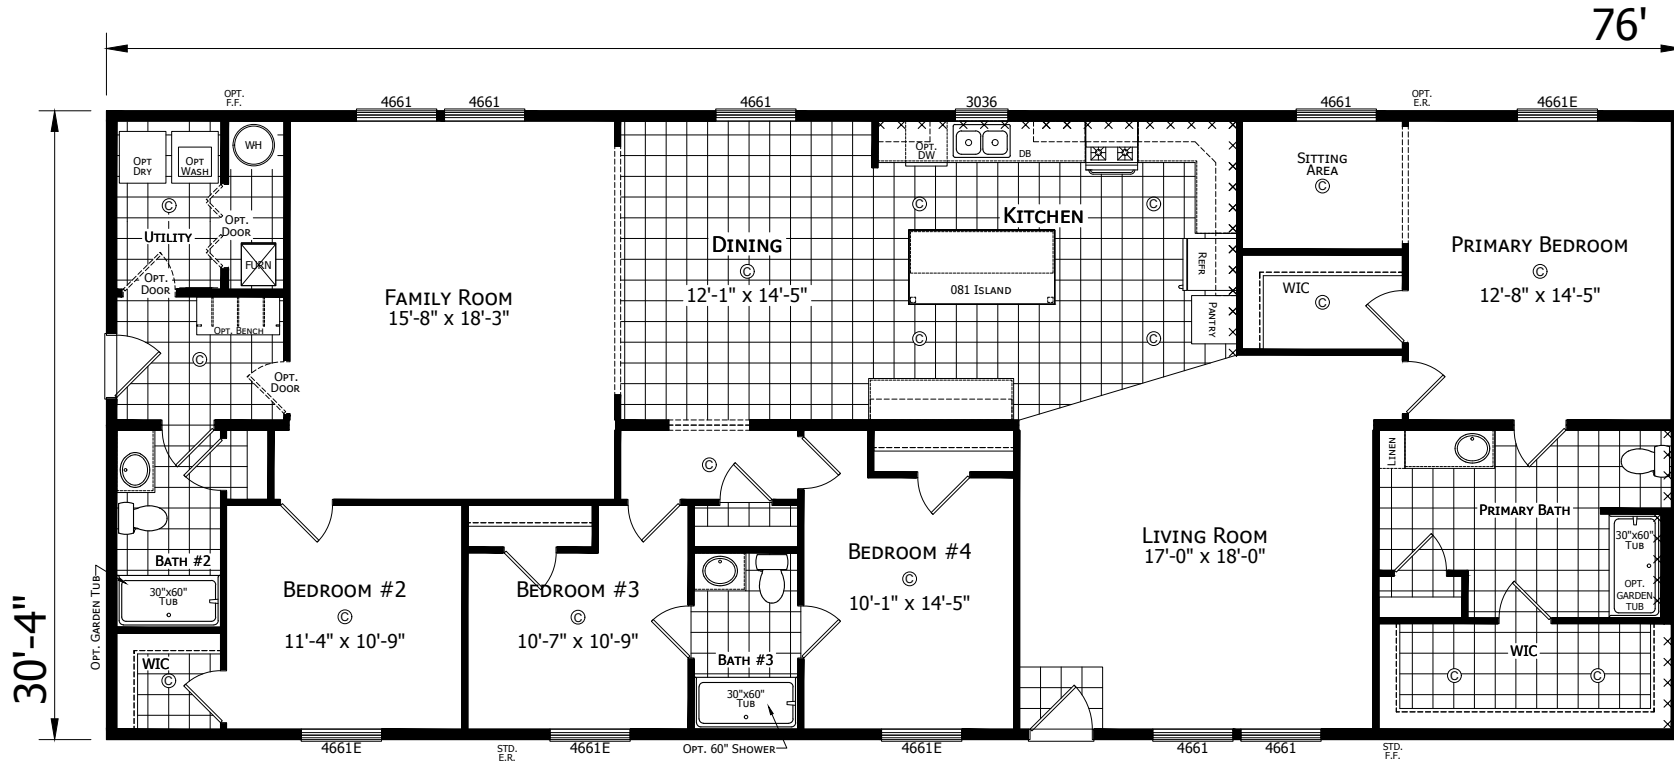

Onsted

Dutch Aspire - Multi-Section Series

2,305 SQ. FT. (Approximate) 4 Bedroom, 3 Bath

Last Updated: 3-13-24

CHAMPION HOMES CENTER
6855 West 700 South
Topeka, IN 46571

OPTIONAL SERENITY BATH

OPTIONAL PRIMARY BATH