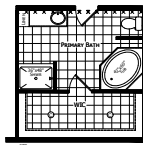

Onsted

Dutch Aspire - Multi-Section Series

2,305 SQ. FT. (Approximate) 4 Bedroom, 3 Bath

Last Updated: 3-13-24

CHAMPION HOMES CENTER
6855 West 700 South
Topeka, IN 46571

OPTIONAL SERENITY BATH

OPTIONAL PRIMARY BATH

OPTIONAL RADIANT SPA BATH

OPTIONAL UTILITY SINK

OPTIONAL ULTIMATE KITCHEN 2

OPTIONAL WALK-IN CLOSET

FactoryDirectMobileHomes.com | 1-800-581-5380

IMPORTANT: Champion Homes reserves the right to modify, cancel or substitute products or features of this event at any time without prior notice or obligation. Pictures and other promotional materials are representative and may depict or contain floor plans, square footages, elevations, options, upgrades, extra design features, decorations, floor coverings, specialty light fixtures, custom paint and wall coverings, window treatments, landscaping, sound and alarm systems, furnishings, appliances, and other designer/decorator features and amenities that are not included as part of the home and/or may not be available at all locations. Home, pricing and community information is subject to change, and homes to prior sale, at any time without notice or obligation. ©2020 Champion Homes. All rights reserved.