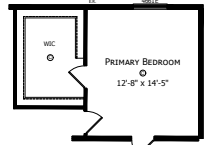

OPTIONAL WALK-IN CLOSET

FactoryDirectMobileHomes.com | 1-800-581-5380

IMPORTANT: Champion Homes reserves the right to modify, cancel or substitute products or features of this event at any time without prior notice or obligation. Pictures and other promotional materials are representative and may depict or contain floor plans, square footages, elevations, options, upgrades, extra design features, decorations, floor coverings, specialty light fixtures, custom paint and wall coverings, window treatments, landscaping, sound and alarm systems, furnishings, appliances, and other designer/decorator features and amenities that are not included as part of the home and/or may not be available at all locations. Home, pricing and community information is subject to change, and homes to prior sale, at any time without notice or obligation. ©2020 Champion Homes. All rights reserved.

MANUFACTURED BY: