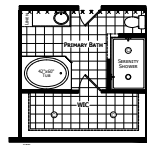

Onsted

Dutch Aspire - Multi-Section Series

2,305 SQ. FT. (Approximate) 4 Bedroom, 3 Bath

Last Updated: 3-13-24

CHAMPION HOMES CENTER
6855 West 700 South
Topeka, IN 46571

OPTIONAL SERENITY BATH

OPTIONAL PRIMARY BATH

OPTIONAL RADIANT SPA BATH

OPTIONAL UTILITY SINK

OPTIONAL ULTIMATE KITCHEN 2

OPTIONAL WALK-IN CLOSET

FactoryDirectMobileHomes.com | 1-800-581-5380

IMPORTANT: Champion Homes reserves the right to modify, cancel or substitute products or features of this event at any time without prior notice or obligation. Pictures and other promotional materials are representative and may depict or contain floor plans, square footages, elevations, options, upgrades, extra design features, decorations, floor coverings, specialty light fixtures, custom paint and wall coverings, window treatments, landscaping, sound and alarm systems, furnishings, appliances, and other designer/decorator features and amenities that are not included as part of the home and/or may not be available at all locations. Home, pricing and community information is subject to change, and homes to prior sale, at any time without notice or obligation. ©2020 Champion Homes. All rights reserved.