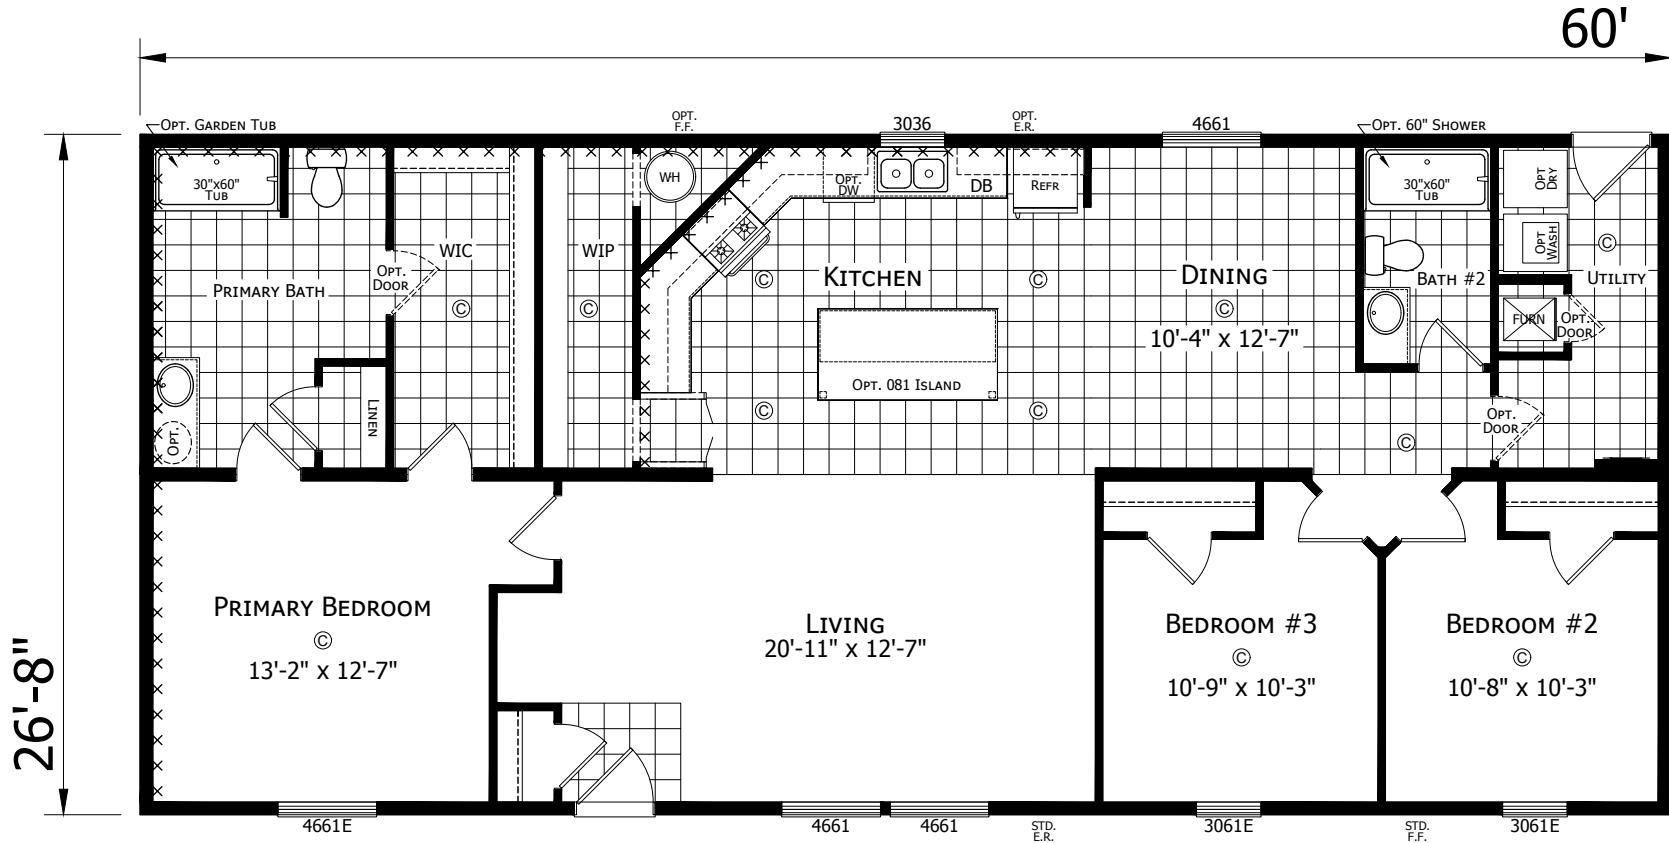

Ossian

Dutch Aspire - Multi-Section Series

1,600 SQ. FT. (Approximate) 3 Bedroom, 2 Bath

Last Updated: 2-8-24

CHAMPION HOMES CENTER
 6855 West 700 South
 Topeka, IN 46571

FactoryDirectMobileHomes.com | 1-800-581-5380