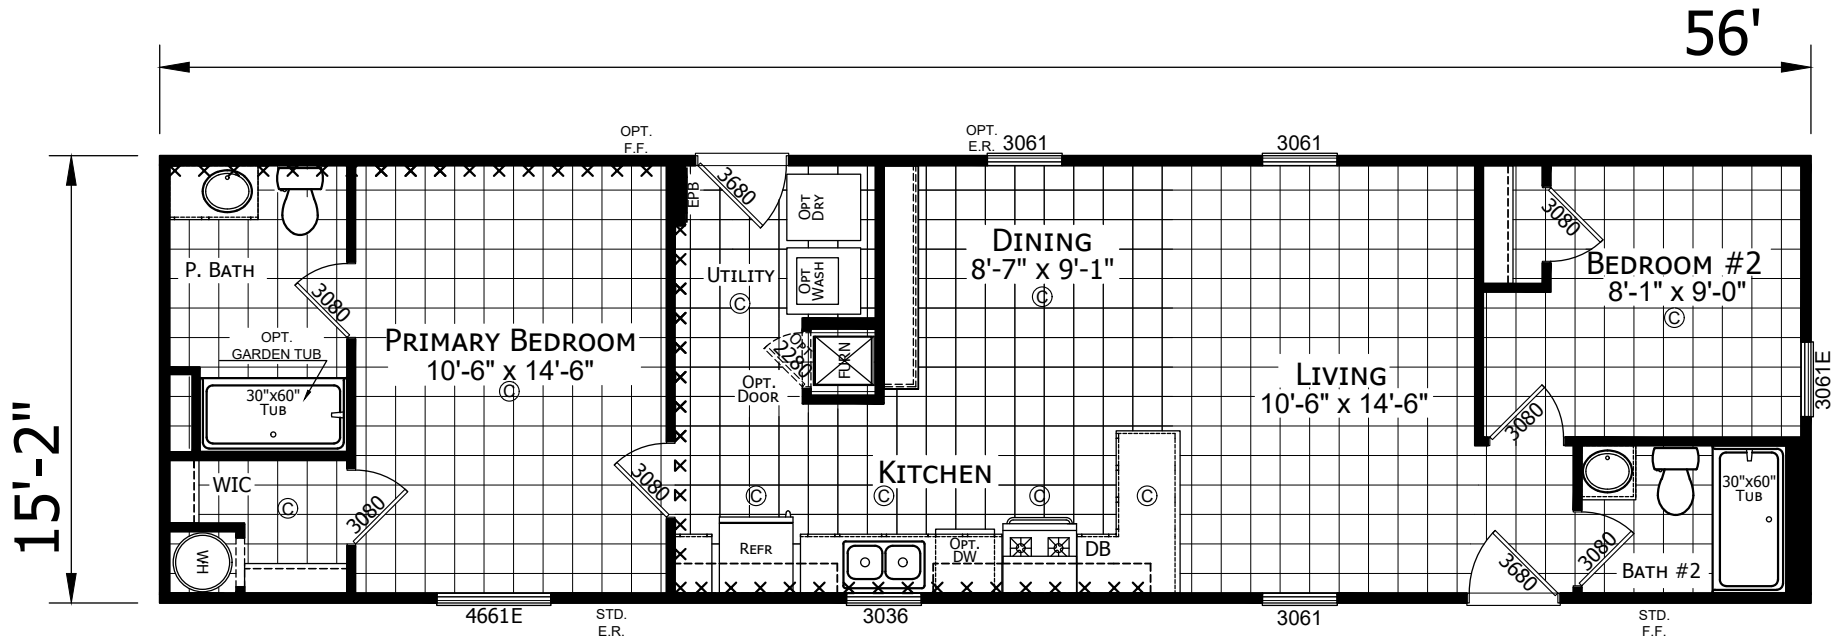

# Parkes

Dutch Aspire - Single Section Series

849 SQ. FT. (Approximate) 2 Bedroom, 2 Bath

Last Updated: 8-29-23

OPT. REVERSE AISLE

**FACTORY EXPO HOME CENTERS**  
 6855 West 700 South  
 Topeka, IN 46571

**FactoryDirectMobileHomes.com | 1-800-581-5380**