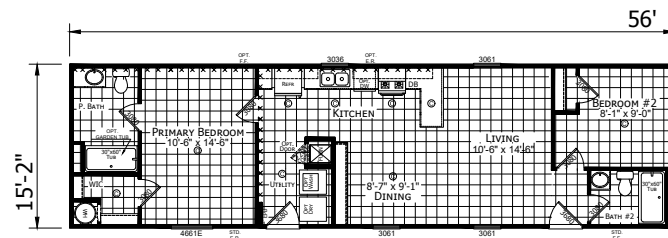

# Parkes

Dutch Aspire - Single Section Series

849 SQ. FT. (Approximate) 2 Bedroom, 2 Bath

Last Updated: 8-29-23

OPT. REVERSE AISLE

**FACTORY EXPO HOME CENTERS**  
 6855 West 700 South  
 Topeka, IN 46571

**FactoryDirectMobileHomes.com | 1-800-581-5380**