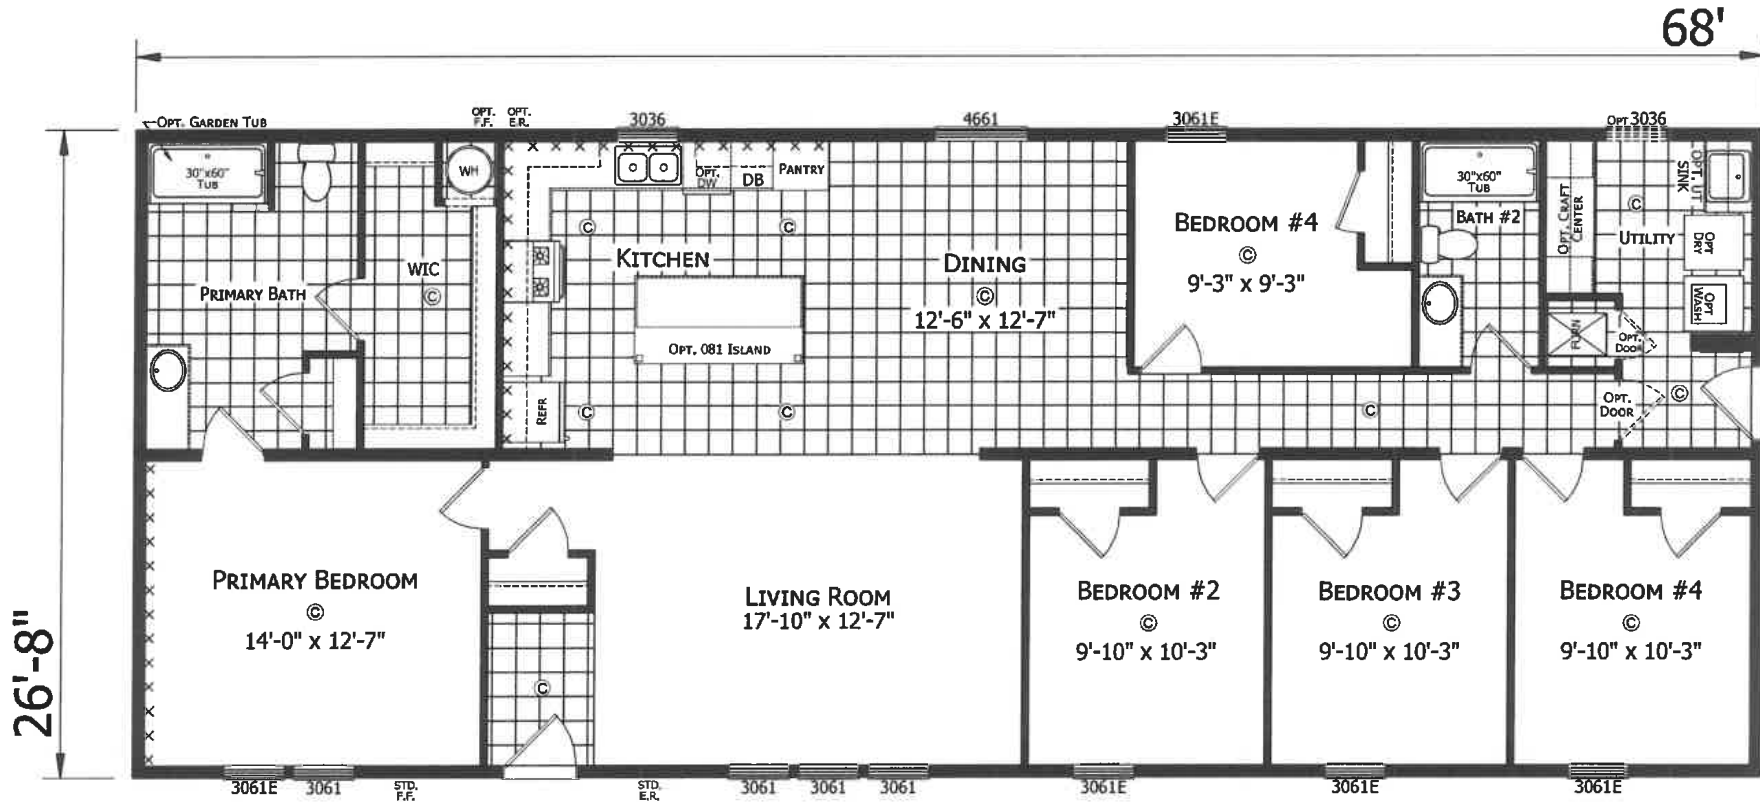

Penwell

Dutch Aspire - Multi-Section Series

1,813 SQ. FT. (Approximate) 5 Bedroom, 2 Bath

Last Updated: 1-14-25

CHAMPION HOMES CENTER
 6855 West 700 South
 Topeka, IN 46571

FactoryDirectMobileHomes.com | 1-800-581-5380