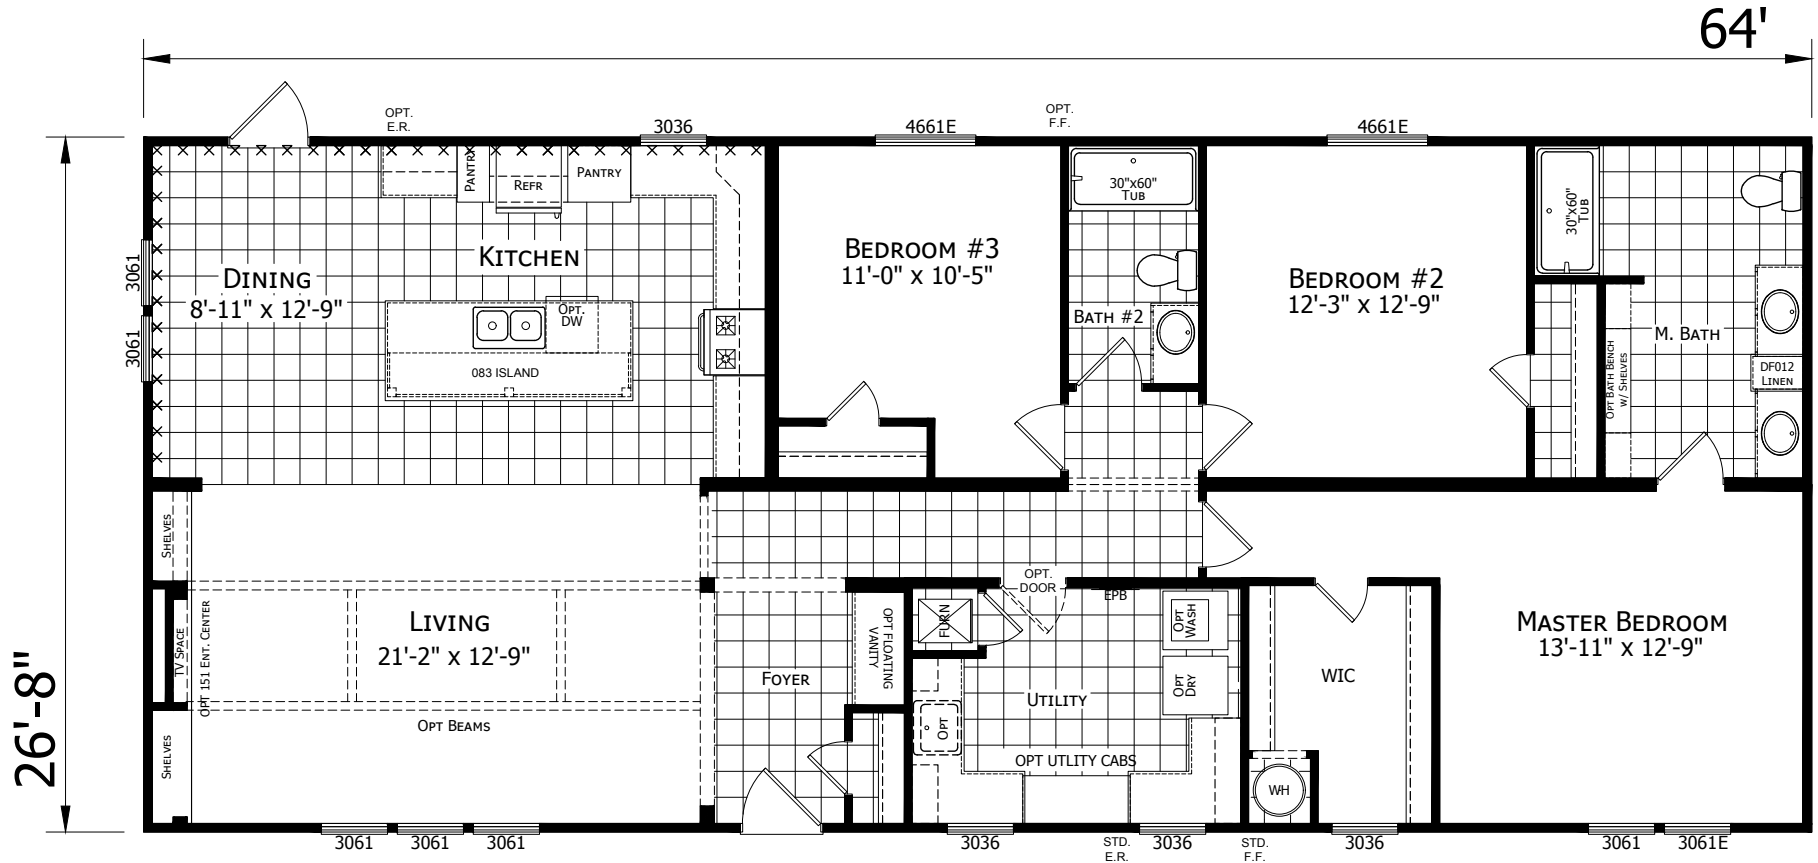

Pierceton

Dutch Diamond - Multi-Section Series

1,706 SQ. FT. (Approximate) 3 Bedroom, 2 Bath

CHAMPION[®]
HOMES CENTER

Last Updated: 2-11-22

CHAMPION HOMES CENTER
6855 West 700 South
Topeka, IN 46571

FactoryDirectMobileHomes.com | 1-800-581-5380