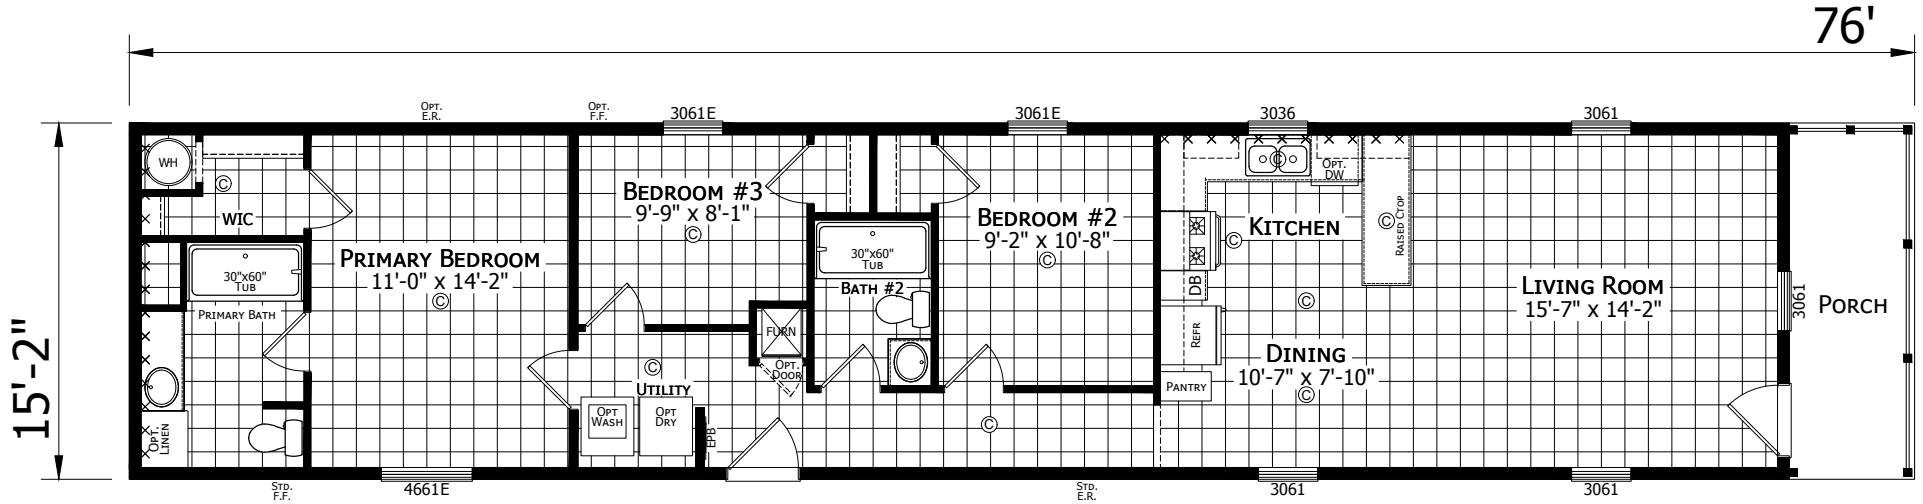

Portage

Dutch Aspire - Single Section Series

1,153 SQ. FT. (Approximate) 3 Bedroom, 2 Bath

Last Updated: 10-16-23

OPT. REVERSE AISLE

SERENITY SHOWER

CHAMPION HOMES CENTER
6855 West 700 South
Topeka, IN 46571