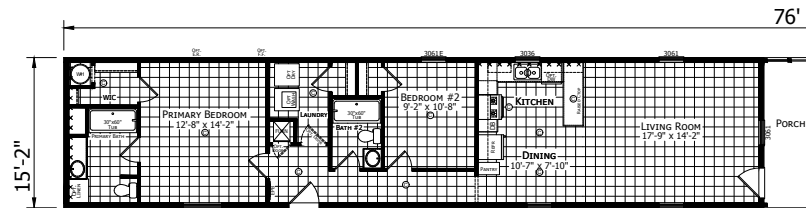

Portage

Dutch Aspire - Single Section Series

1,153 SQ. FT. (Approximate) 3 Bedroom, 2 Bath

Last Updated: 10-16-23

OPT. REVERSE AISLE

SERENITY SHOWER

CHAMPION HOMES CENTER
6855 West 700 South
Topeka, IN 46571