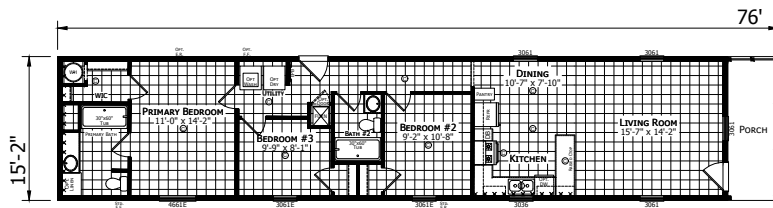

Portage

Dutch Aspire - Single Section Series

1,153 SQ. FT. (Approximate) 3 Bedroom, 2 Bath

Last Updated: 10-16-23

OPT. REVERSE AISLE

SERENITY SHOWER

CHAMPION HOMES CENTER
6855 West 700 South
Topeka, IN 46571