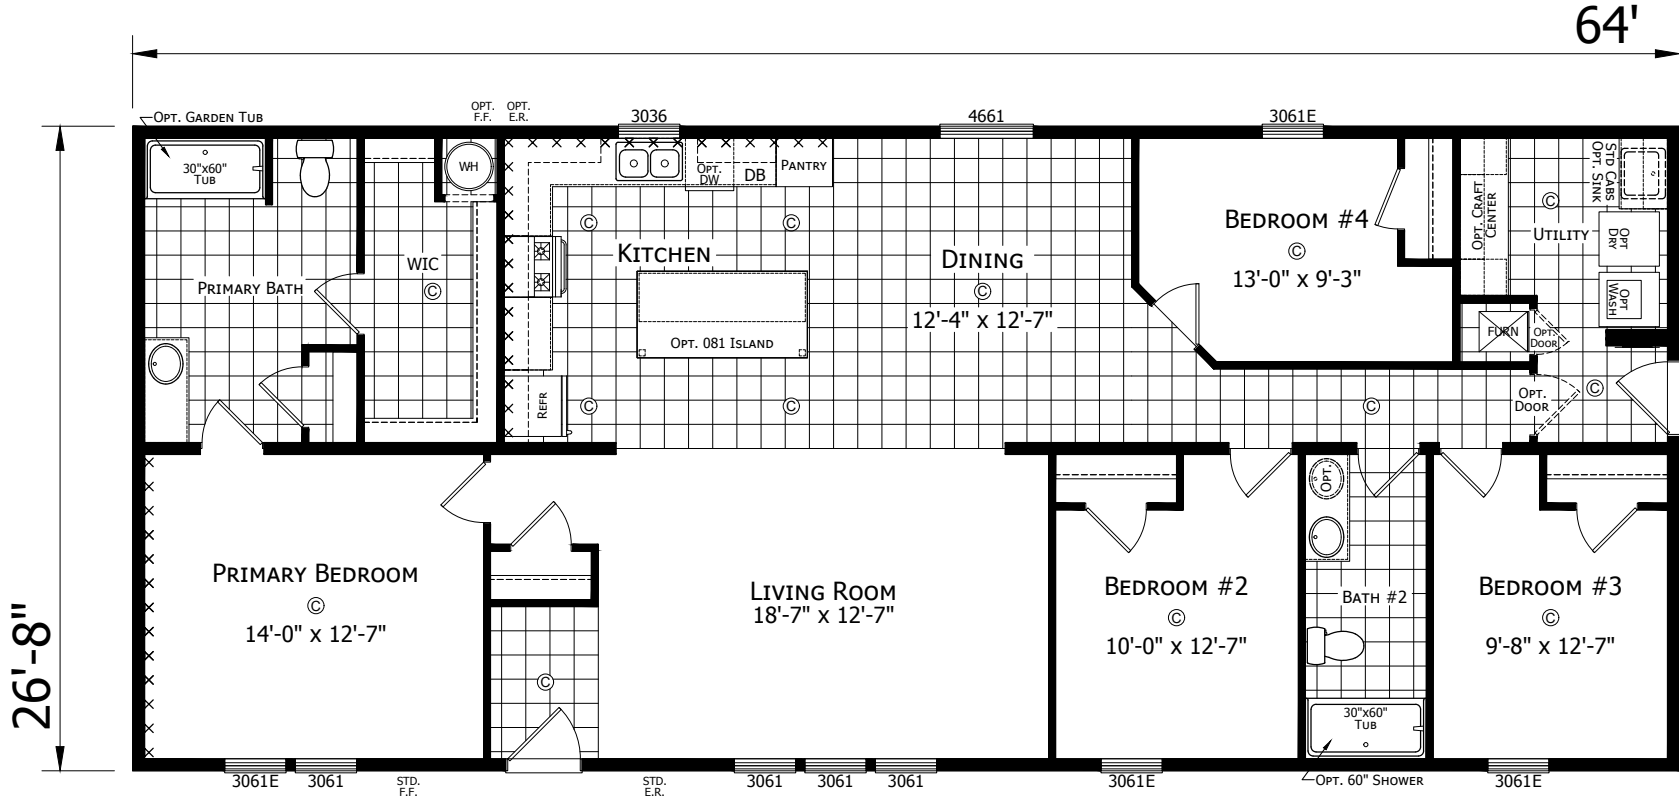

Preble

Dutch Aspire - Multi-Section Series

1,707 SQ. FT. (Approximate) 4 Bedroom, 2 Bath

Last Updated: 2-8-24

CHAMPION HOMES CENTER
6855 West 700 South
Topeka, IN 46571

FactoryDirectMobileHomes.com | 1-800-581-5380