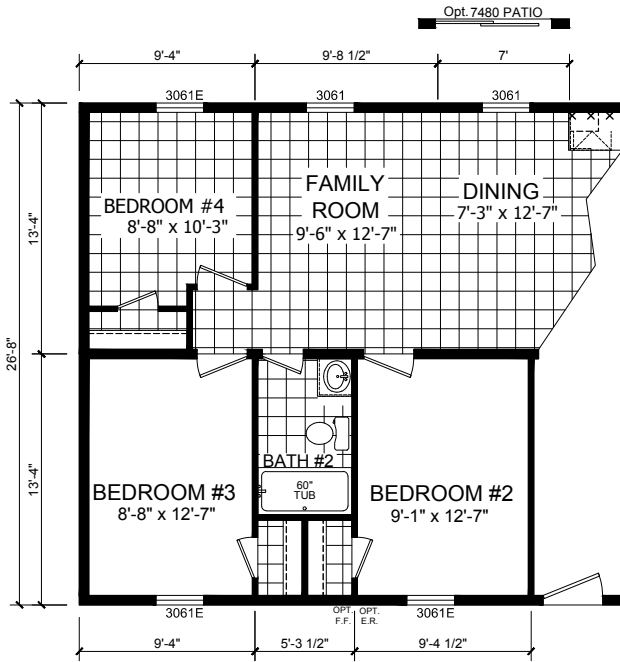

# Primrose

Dutch Edge II Multi-Section Series

1,600 SQ. FT. (Approximate) 3 Bedroom, 2 Bath

Last Updated: 2-14-22

OPTIONAL 4TH BEDROOM

**CHAMPION HOMES CENTER**  
6855 West 700 South  
Topeka, IN 46571

**FactoryDirectMobileHomes.com | 1-800-581-5380**