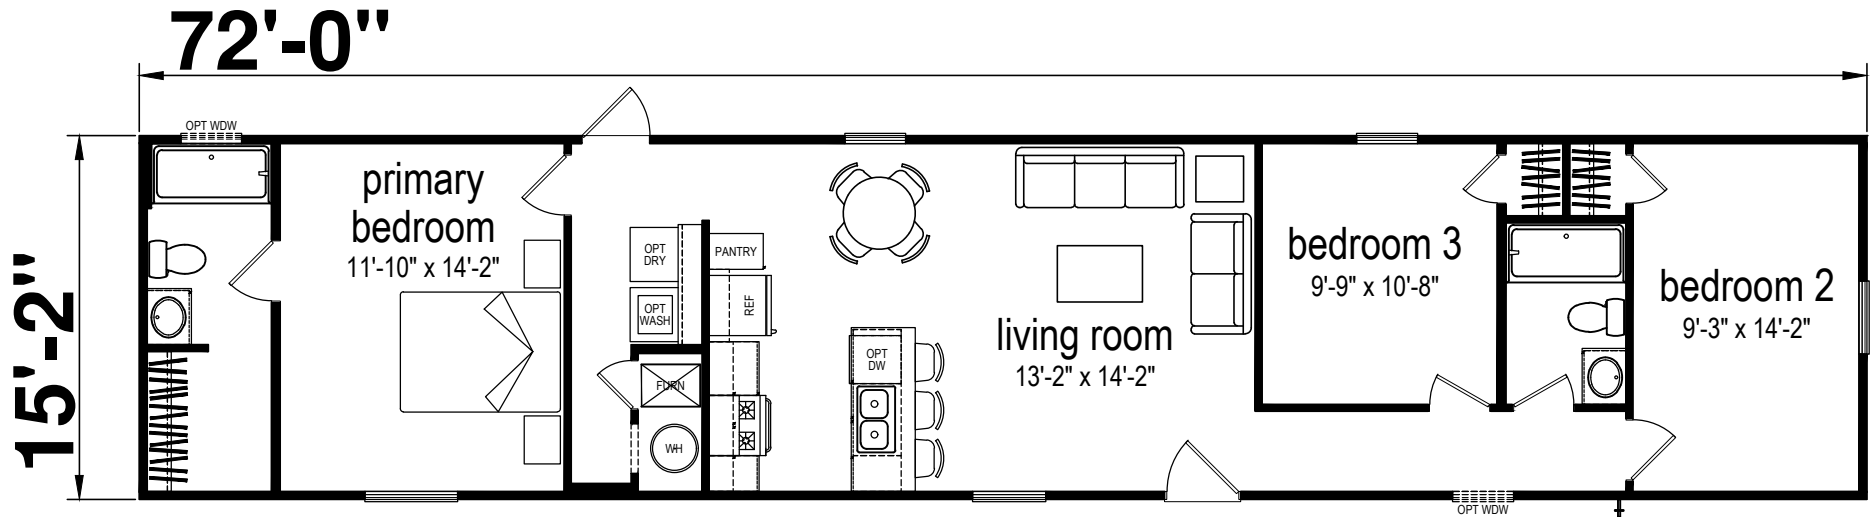

Reeder

Prime Series

1,092 SQ. FT. (Approximate) 3 Bedroom, 2 Bath

Last Updated: 12-9-24

CHAMPION HOMES CENTER
6855 West 700 South
Topeka, IN 46571

FactoryDirectMobileHomes.com | 1-800-581-5380

IMPORTANT: Champion Homes reserves the right to modify, cancel or substitute products or features of this event at any time without prior notice or obligation. Pictures and other promotional materials are representative and may depict or contain floor plans, square footages, elevations, options, upgrades, extra design features, decorations, floor coverings, specialty light fixtures, custom paint and wall coverings, window treatments, landscaping, sound and alarm systems, furnishings, appliances, and other designer/decorator features and amenities that are not included as part of the home and/or may not be available at all locations. Home, pricing and community information is subject to change, and homes to prior sale, at any time without notice or obligation. ©2020 Champion Homes. All rights reserved.