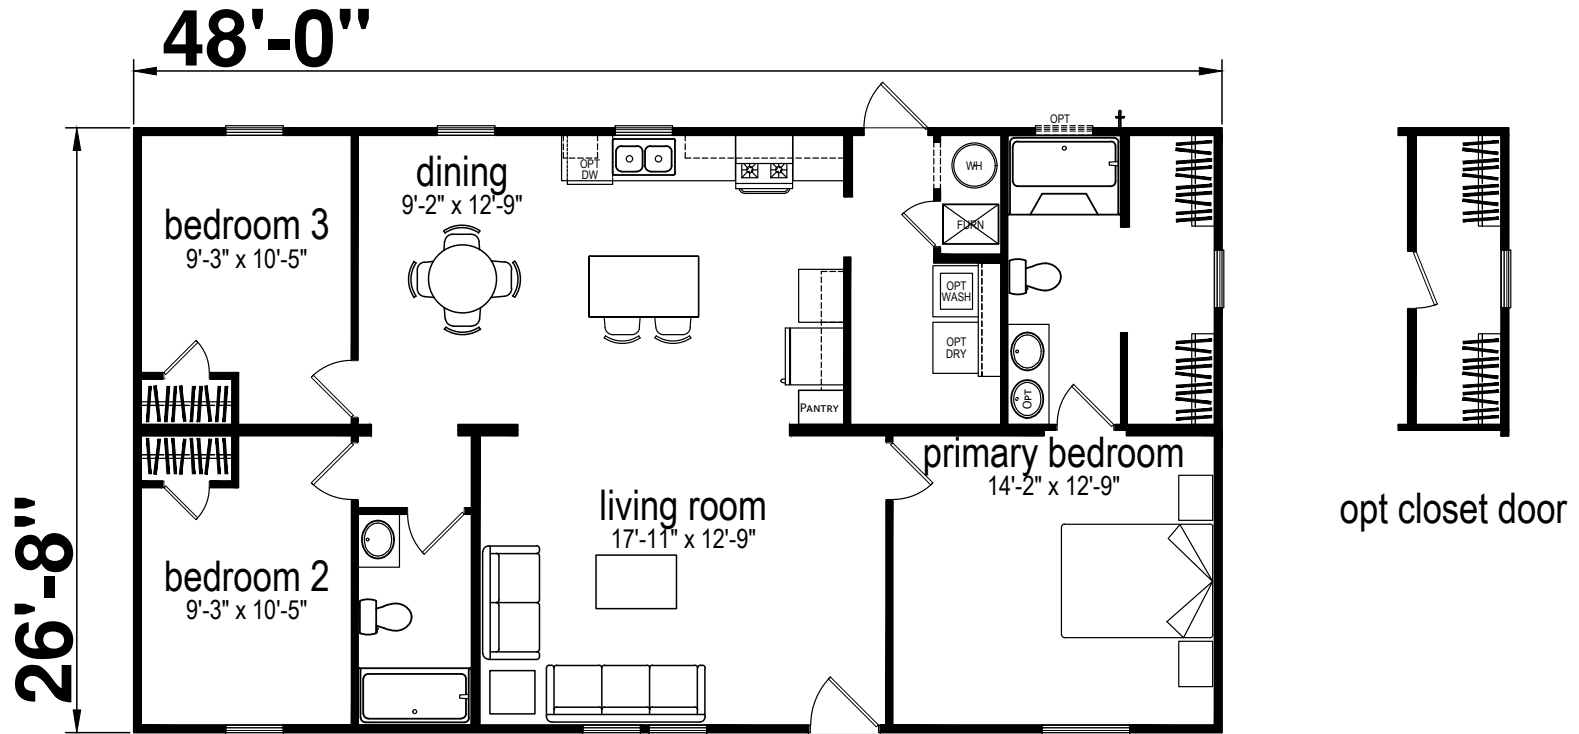

Reo

Prime Series

1,284 SQ. FT. (Approximate) 3 Bedroom, 2 Bath

Last Updated: 12-9-24

CHAMPION HOMES CENTER
6855 West 700 South
Topeka, IN 46571

FactoryDirectMobileHomes.com | 1-800-581-5380

IMPORTANT: Champion Homes reserves the right to modify, cancel or substitute products or features of this event at any time without prior notice or obligation. Pictures and other promotional materials are representative and may depict or contain floor plans, square footages, elevations, options, upgrades, extra design features, decorations, floor coverings, specialty light fixtures, custom paint and wall coverings, window treatments, landscaping, sound and alarm systems, furnishings, appliances, and other designer/decorator features and amenities that are not included as part of the home and/or may not be available at all locations. Home, pricing and community information is subject to change, and homes to prior sale, at any time without notice or obligation. ©2020 Champion Homes. All rights reserved.