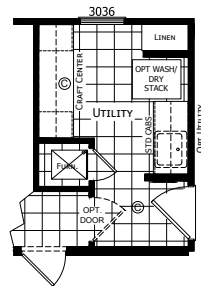

Riddleton

Dutch Diamond - Summit

1,420 SQ. FT. (Approximate) 3 Bedrooms, 2 Baths

Last Updated: 2-10-22

OPTIONAL FRONT ENTRY

OPTIONAL UTILITY ROOM "B"

OPTIONAL MASTER BATH

CHAMPION HOMES CENTER
6855 West 700 South
Topeka, IN 46571