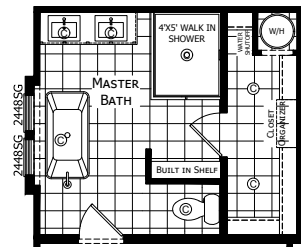

Riddleton

Dutch Diamond - Summit

1,420 SQ. FT. (Approximate) 3 Bedrooms, 2 Baths

Last Updated: 2-10-22

OPTIONAL FRONT ENTRY

OPTIONAL UTILITY ROOM "B"

OPTIONAL MASTER BATH

CHAMPION HOMES CENTER
6855 West 700 South
Topeka, IN 46571