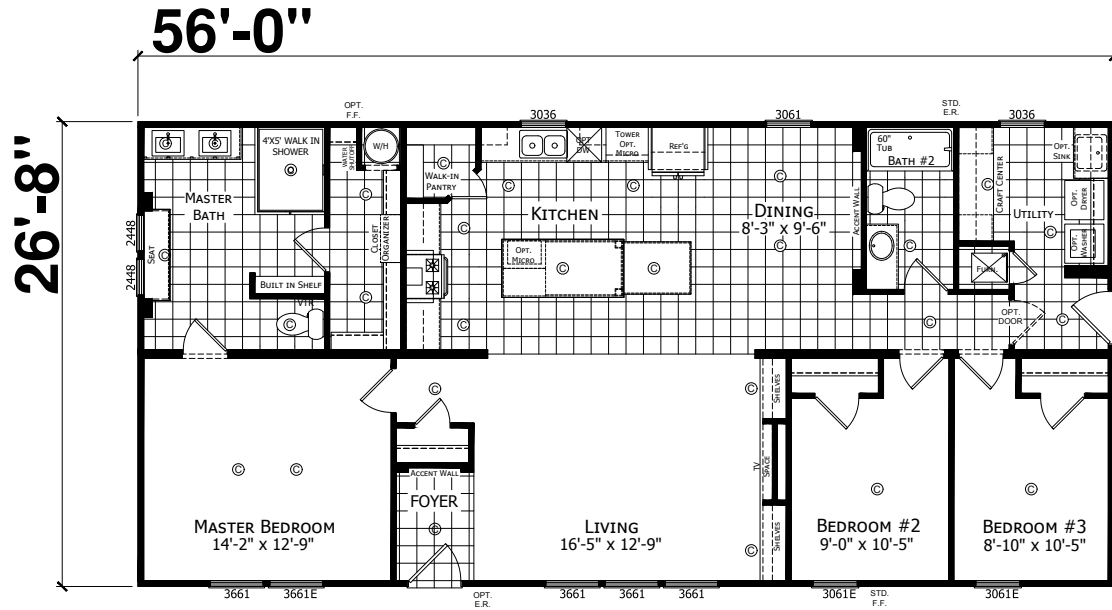

Riddleton

Dutch Diamond - Summit

1,420 SQ. FT. (Approximate) 3 Bedrooms, 2 Baths

Last Updated: 2-10-22

OPTIONAL FRONT ENTRY

OPTIONAL UTILITY ROOM "B"

OPTIONAL MASTER BATH

CHAMPION HOMES CENTER
6855 West 700 South
Topeka, IN 46571