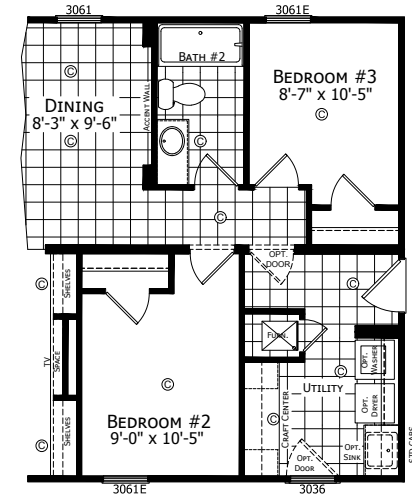

Riddleton

Dutch Diamond - Summit

1,420 SQ. FT. (Approximate) 3 Bedrooms, 2 Baths

Last Updated: 2-10-22

OPTIONAL FRONT ENTRY

OPTIONAL UTILITY ROOM "B"

OPTIONAL MASTER BATH

CHAMPION HOMES CENTER
6855 West 700 South
Topeka, IN 46571