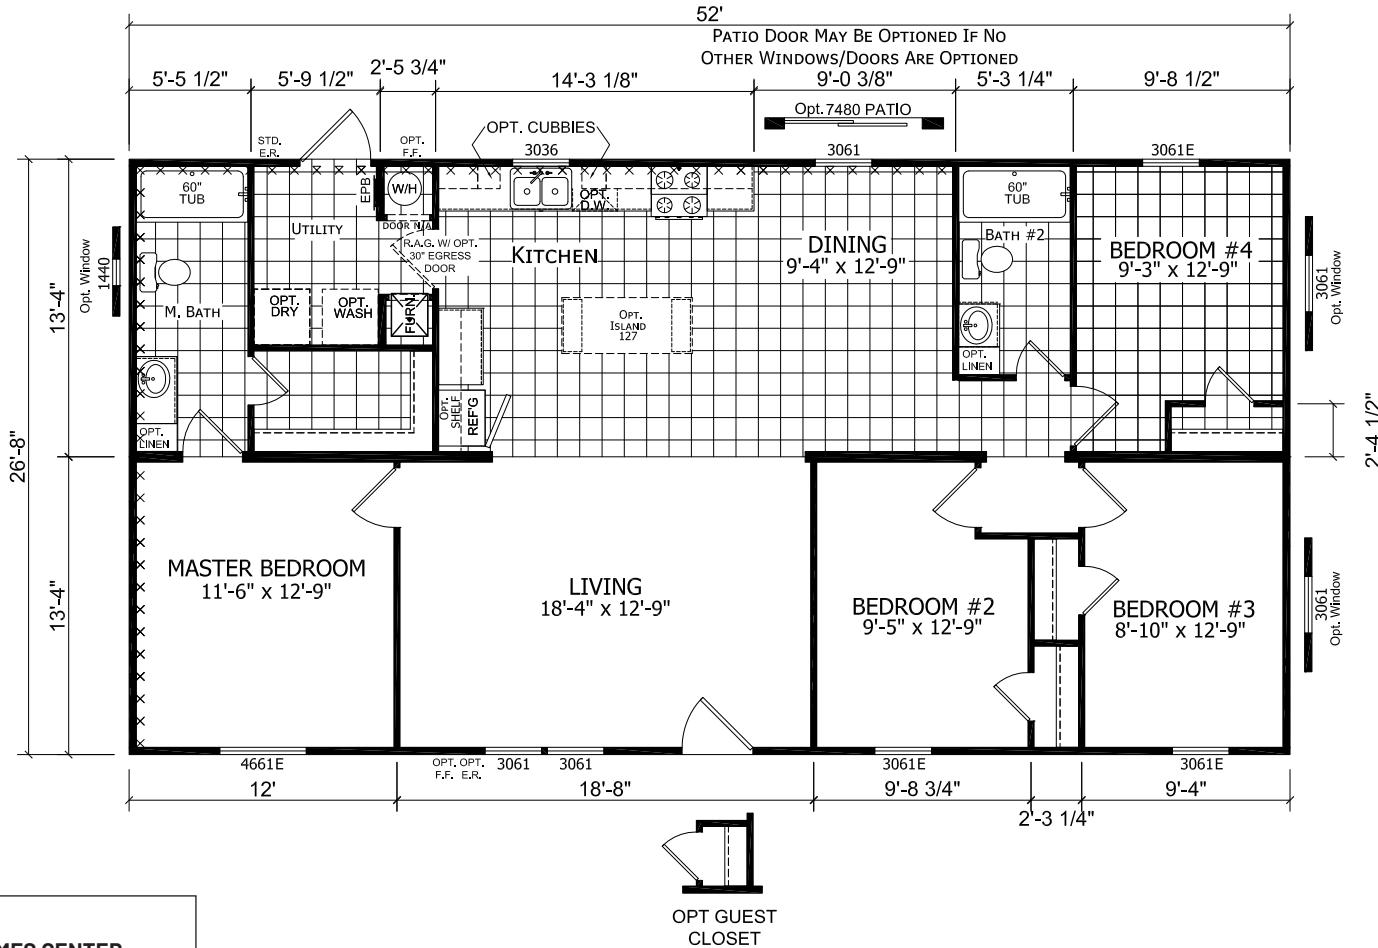

Royal Mill

Dutch Edge II Multi-Section Series

1,386 SQ. FT. (Approximate) 4 Bedroom, 2 Bath

Last Updated: 2-14-22

CHAMPION HOMES CENTER
 6855 West 700 South
 Topeka, IN 46571

FactoryDirectMobileHomes.com | 1-800-581-5380