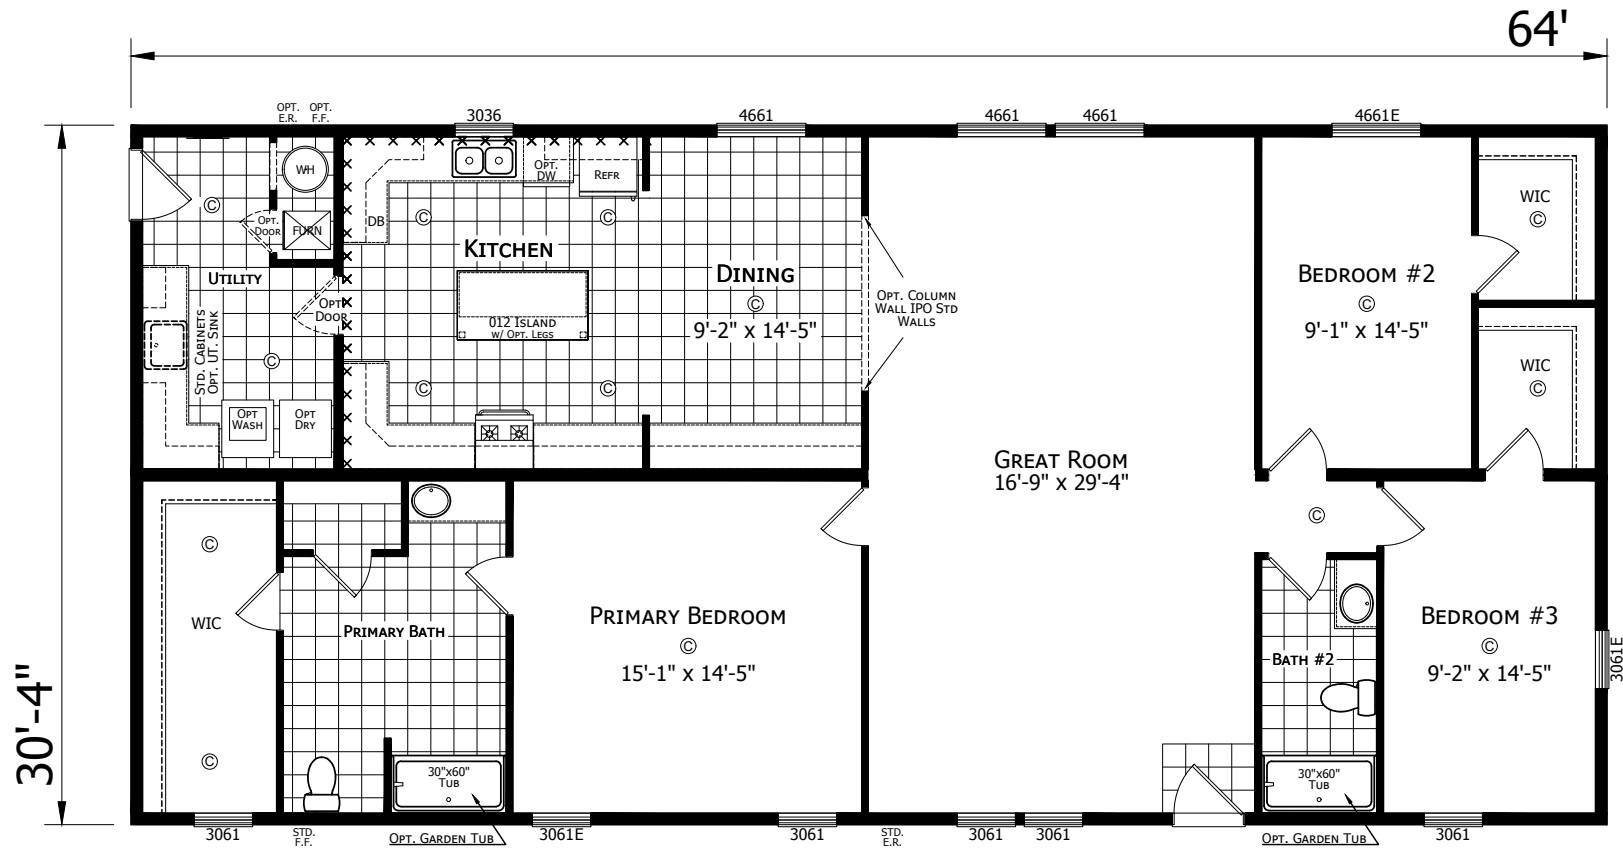

Shakamak

Dutch Aspire - Multi-Section Series

1,941 SQ. FT. (Approximate) 3 Bedroom, 2 Bath

CHAMPION[®]
HOMES CENTER

Last Updated: 2-8-24

CHAMPION HOMES CENTER
6855 West 700 South
Topeka, IN 46571

FactoryDirectMobileHomes.com | 1-800-581-5380