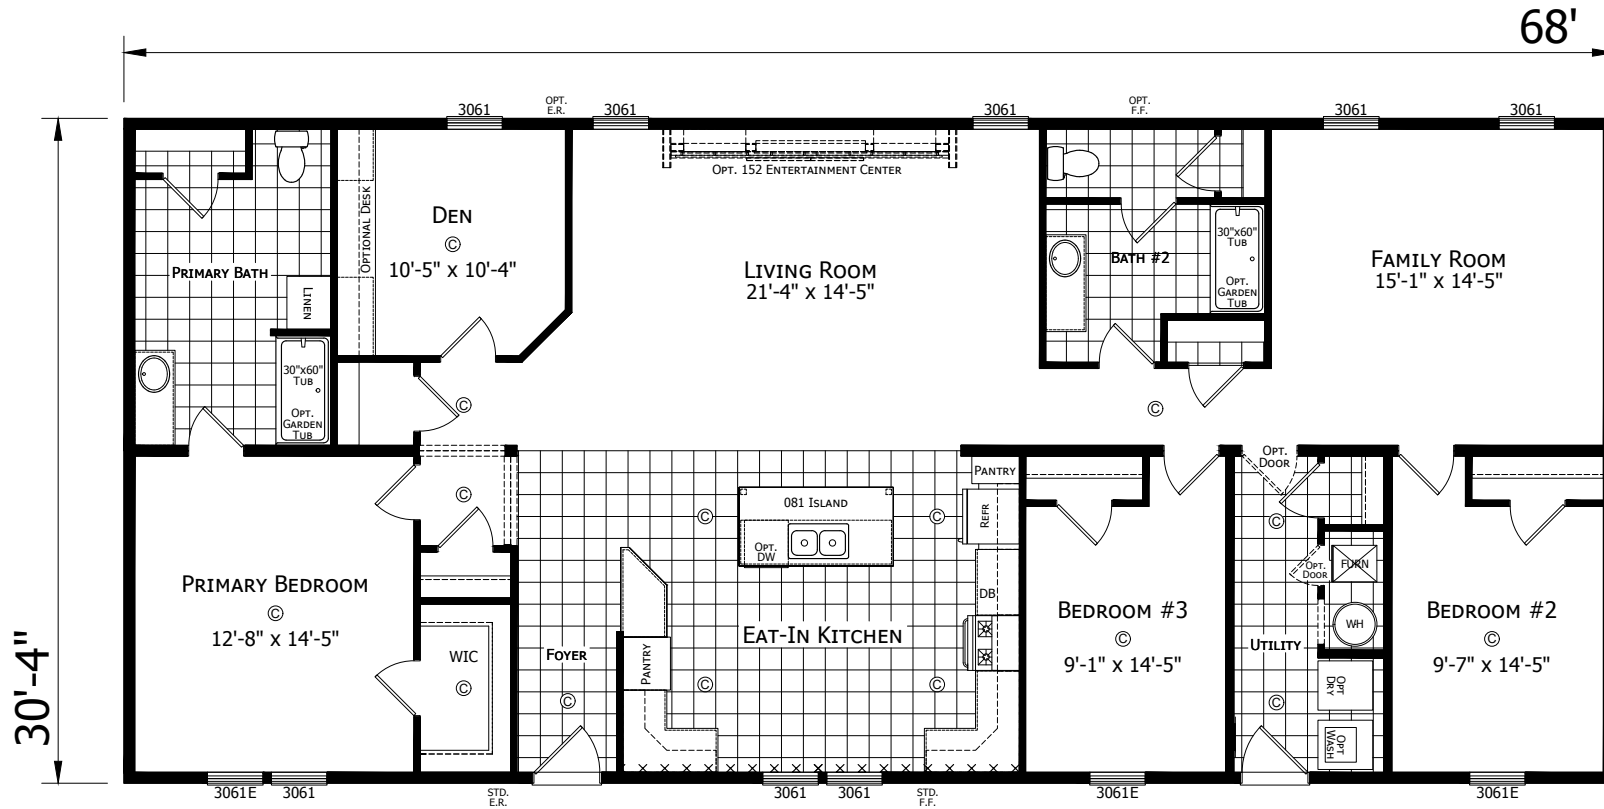

Shipshewana

Dutch Aspire - Multi-Section Series

2,063 SQ. FT. (Approximate) 3 Bedroom, 2 Bath

Last Updated: 2-8-24

CHAMPION HOMES CENTER
6855 West 700 South
Topeka, IN 46571

FactoryDirectMobileHomes.com | 1-800-581-5380