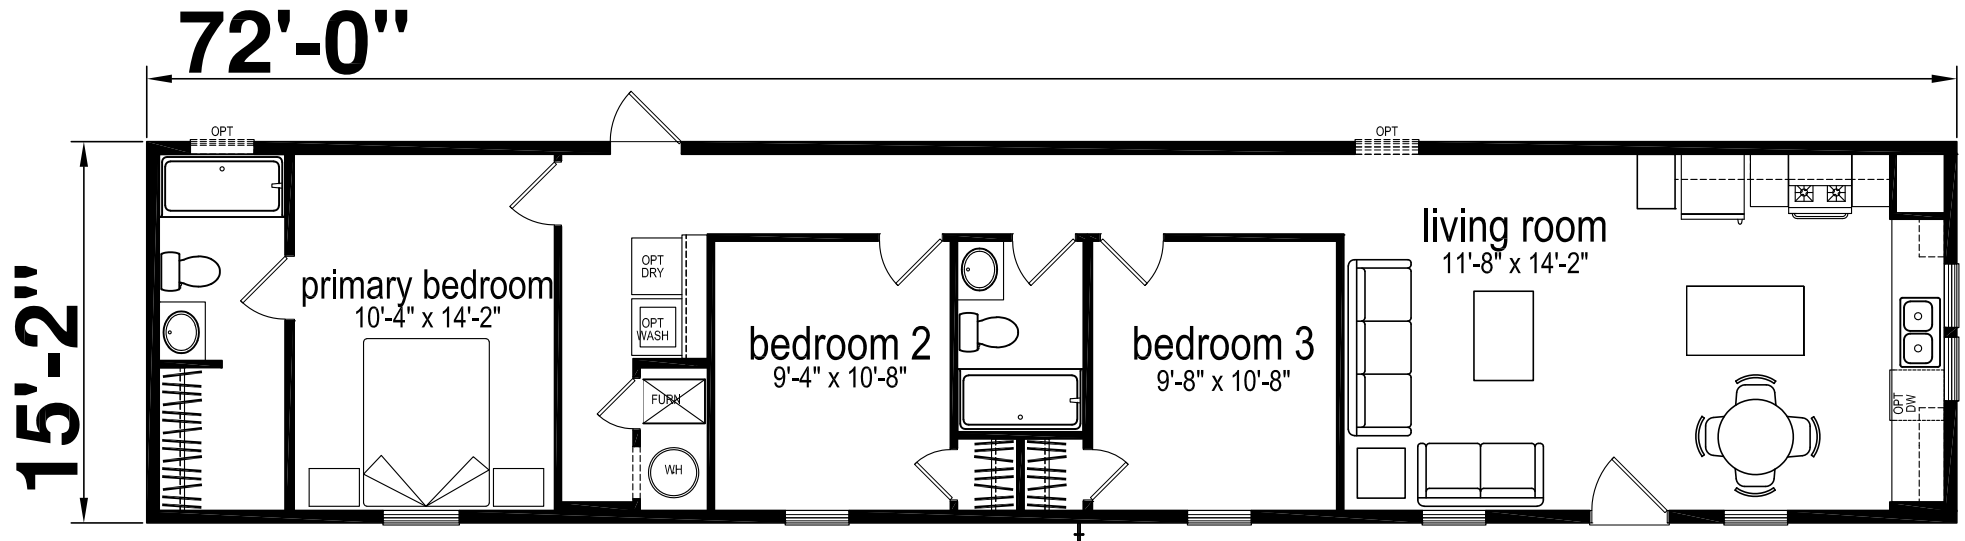

Solana

Prime Series

1092 SQ. FT. (Approximate) 3 Bedroom, 2 Bath

Last Updated: 11-25-24

CHAMPION HOMES CENTER
6855 West 700 South
Topeka, IN 46571

FactoryDirectMobileHomes.com | 1-800-581-5380

IMPORTANT: Champion Homes reserves the right to modify, cancel or substitute products or features of this event at any time without prior notice or obligation. Pictures and other promotional materials are representative and may depict or contain floor plans, square footages, elevations, options, upgrades, extra design features, decorations, floor coverings, specialty light fixtures, custom paint and wall coverings, window treatments, landscaping, sound and alarm systems, furnishings, appliances, and other designer/decorator features and amenities that are not included as part of the home and/or may not be available at all locations. Home, pricing and community information is subject to change, and homes to prior sale, at any time without notice or obligation. ©2020 Champion Homes. All rights reserved.