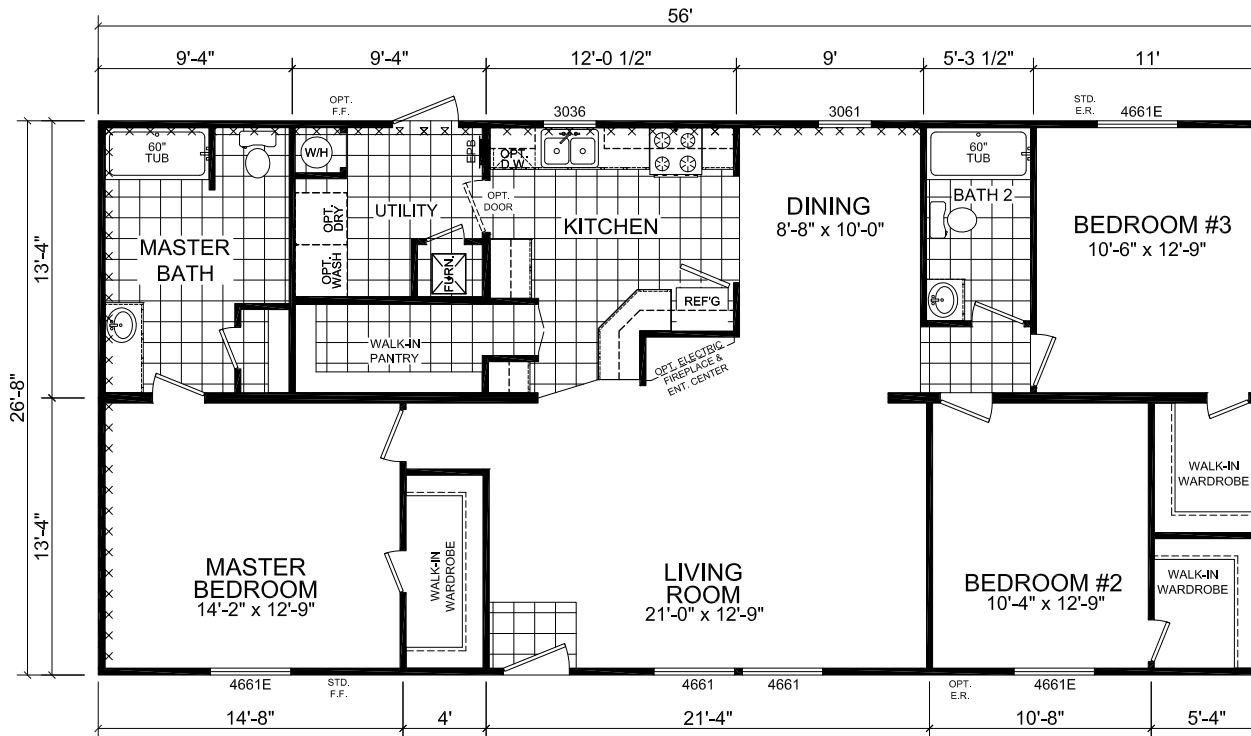

# South Bend

Dutch Diamond - Multi-Section Series

1,493 SQ. FT. (Approximate) 3 Bedroom, 2 Bath

Last Updated: 2-11-22

OPT. MASTER BATH

OPT. SERENITY BATH

**CHAMPION HOMES CENTER**  
6855 West 700 South  
Topeka, IN 46571