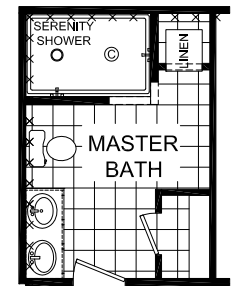

# South Bend

Dutch Diamond - Multi-Section Series

1,493 SQ. FT. (Approximate) 3 Bedroom, 2 Bath

Last Updated: 2-11-22

OPT. MASTER BATH

OPT. SERENITY BATH

**CHAMPION HOMES CENTER**  
6855 West 700 South  
Topeka, IN 46571