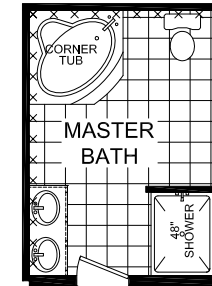

# South Bend

Dutch Diamond - Multi-Section Series

1,493 SQ. FT. (Approximate) 3 Bedroom, 2 Bath

Last Updated: 2-11-22

OPT. MASTER BATH

OPT. SERENITY BATH

**CHAMPION HOMES CENTER**  
6855 West 700 South  
Topeka, IN 46571