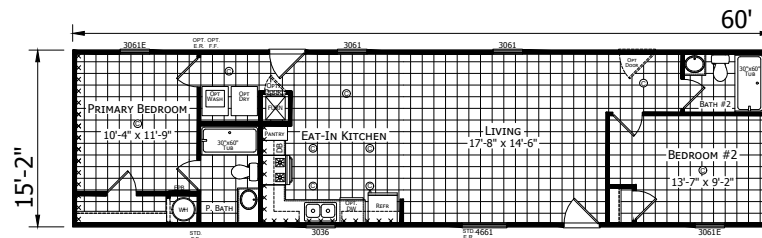

# Taree

Dutch Aspire - Single Section Series

911 SQ. FT. (Approximate) 3 Bedroom, 2 Bath

Last Updated: 8-29-23

2 BEDROOM OPTION

OPT. REVERSE AISLE

**FACTORY EXPO HOME CENTERS**  
6855 West 700 South  
Topeka, IN 46571