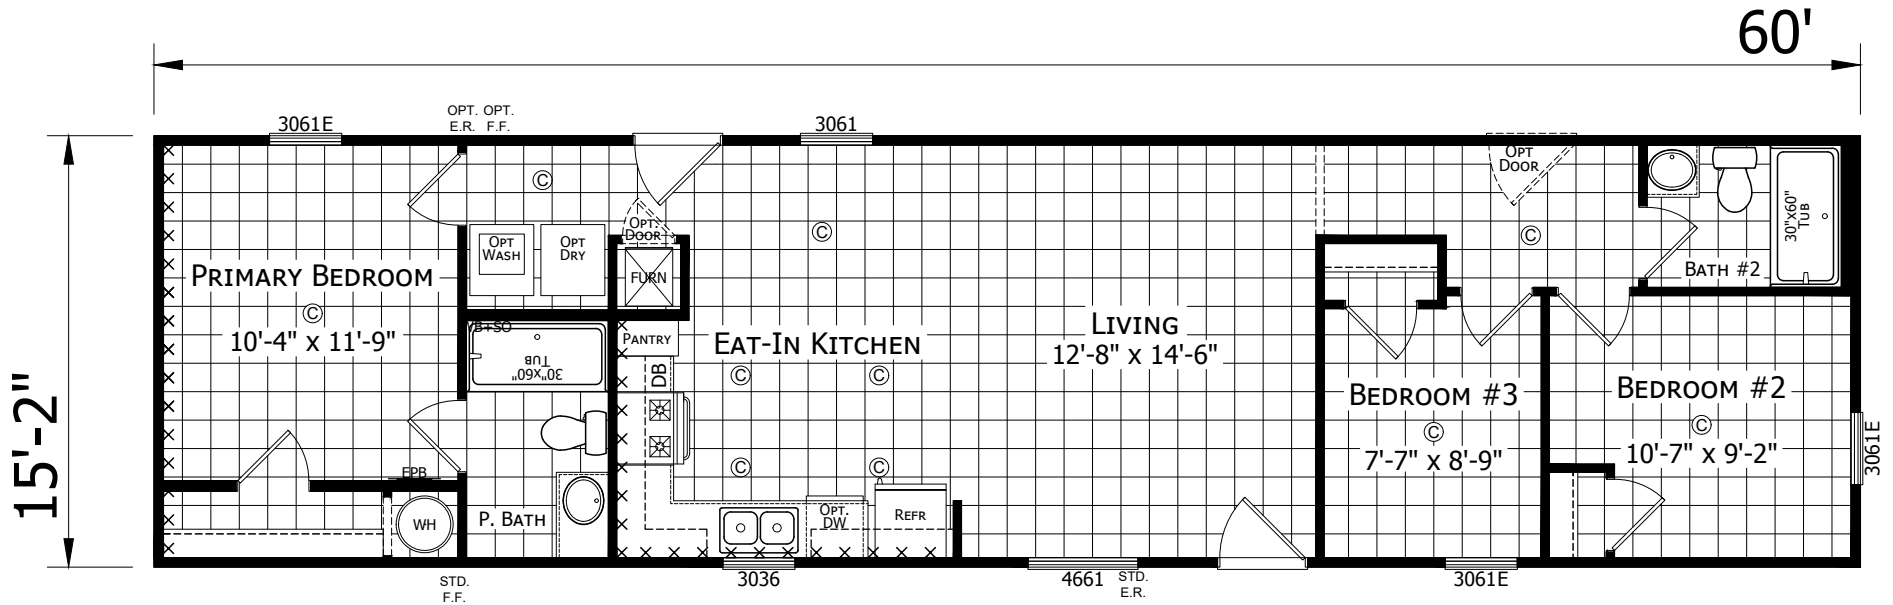

# Taree

Dutch Aspire - Single Section Series

911 SQ. FT. (Approximate) 3 Bedroom, 2 Bath

Last Updated: 8-29-23

2 BEDROOM OPTION

OPT. REVERSE AISLE

**FACTORY EXPO HOME CENTERS**  
6855 West 700 South  
Topeka, IN 46571