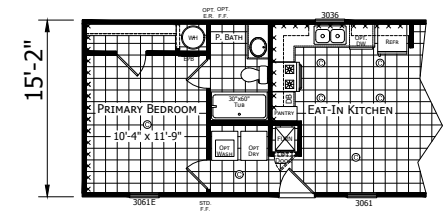

# Taree

Dutch Aspire - Single Section Series

911 SQ. FT. (Approximate) 3 Bedroom, 2 Bath

Last Updated: 8-29-23

2 BEDROOM OPTION

OPT. REVERSE AISLE

**FACTORY EXPO HOME CENTERS**  
6855 West 700 South  
Topeka, IN 46571